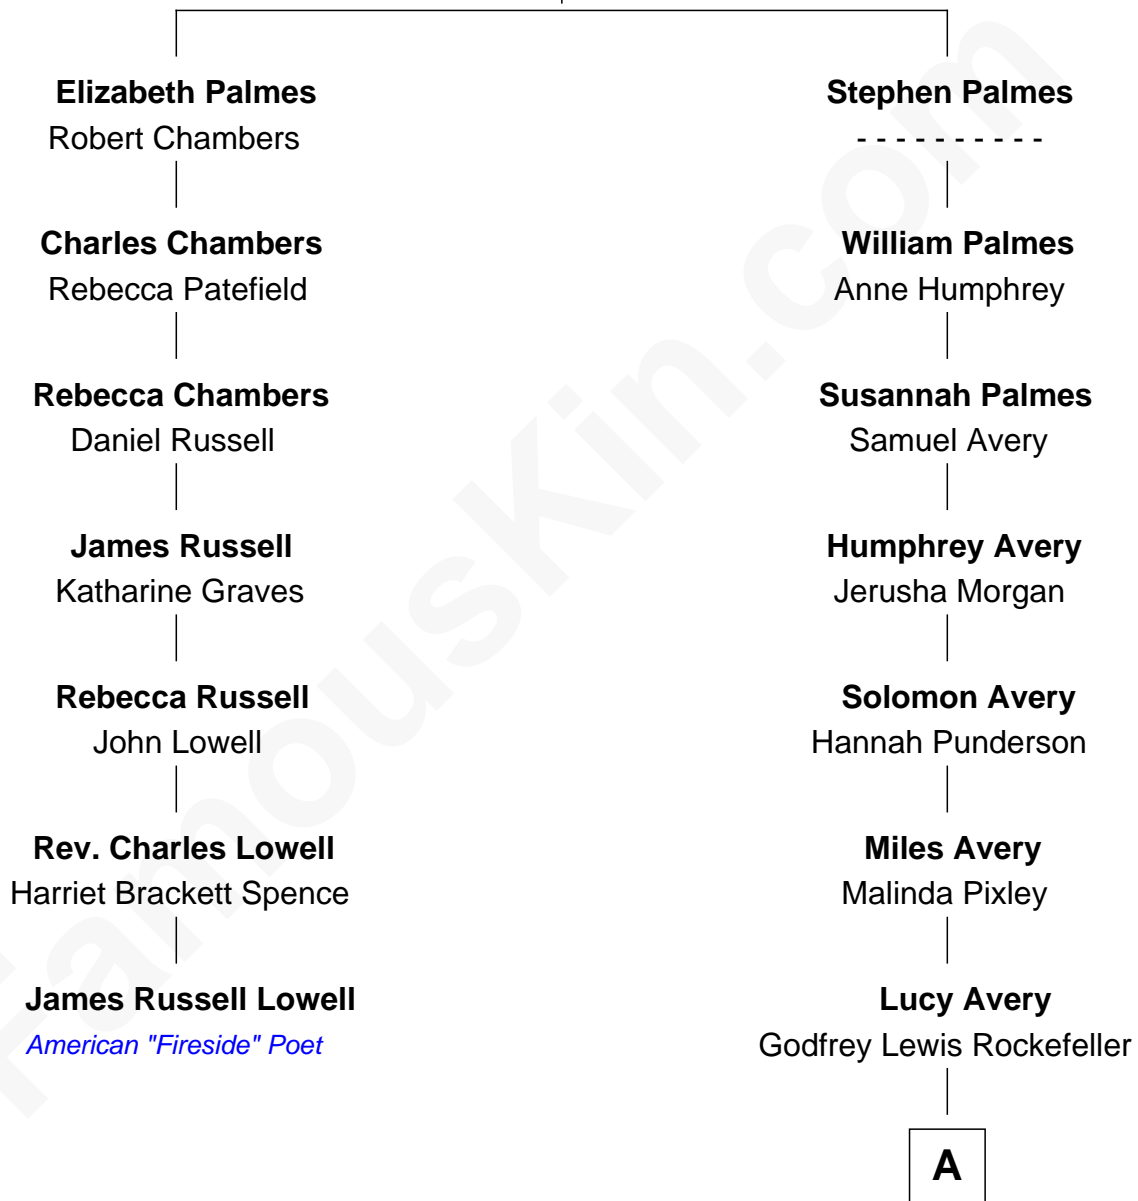

# FamousKin.com Relationship Chart of

**James Russell Lowell**

*American "Fireside" Poet*

6th cousin 2 times removed of

**John D. Rockefeller**

*Founder of the Standard Oil Company*

**Andrew Palmes**  
Elizabeth Harrison

**A**

|  
**William Avery Rockefeller**

Eliza Davison

|  
**John D. Rockefeller**

*Founder of the Standard Oil Company*

FamousKin.com