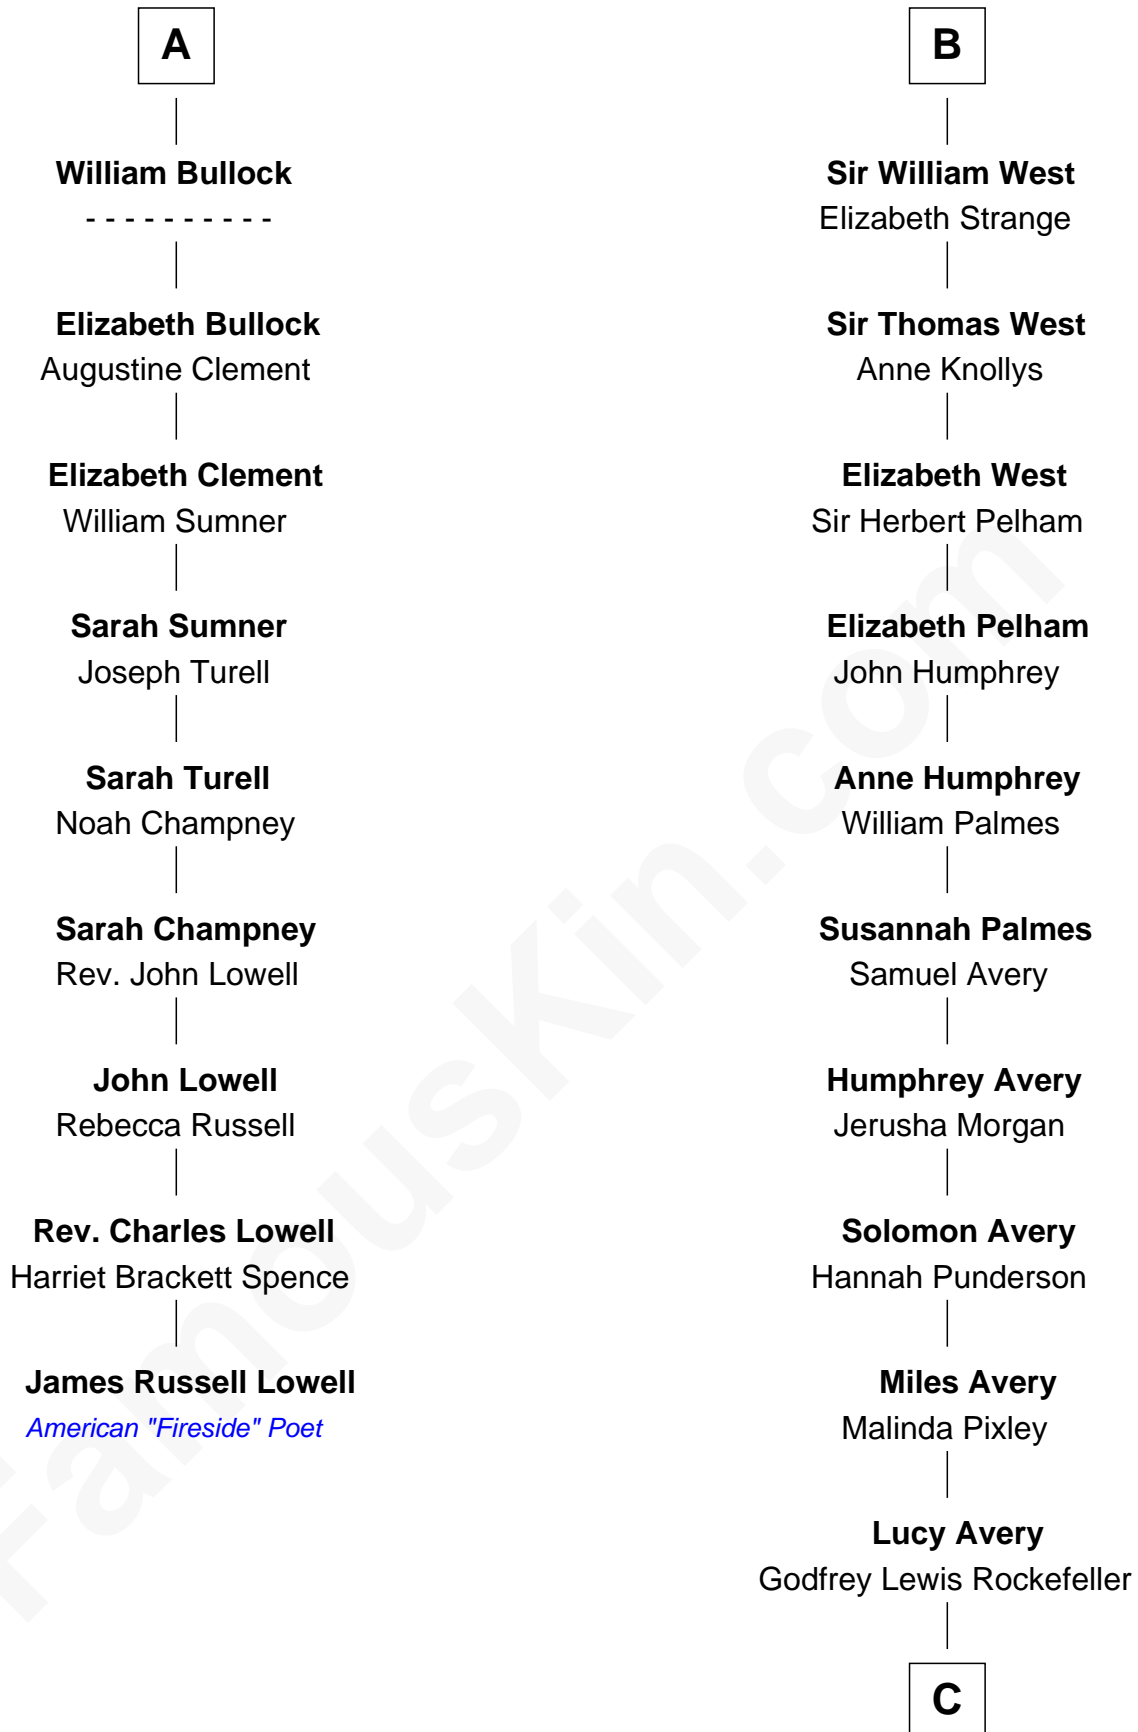

**FamousKin.com**  
**Relationship Chart of**  
**James Russell Lowell**  
*American "Fireside" Poet*

15th cousin 3 times removed of

**John D. Rockefeller**  
*Founder of the Standard Oil Company*

**C**

|  
**William Avery Rockefeller**

Eliza Davison

|  
**John D. Rockefeller**

*Founder of the Standard Oil Company*

FamousKin.com