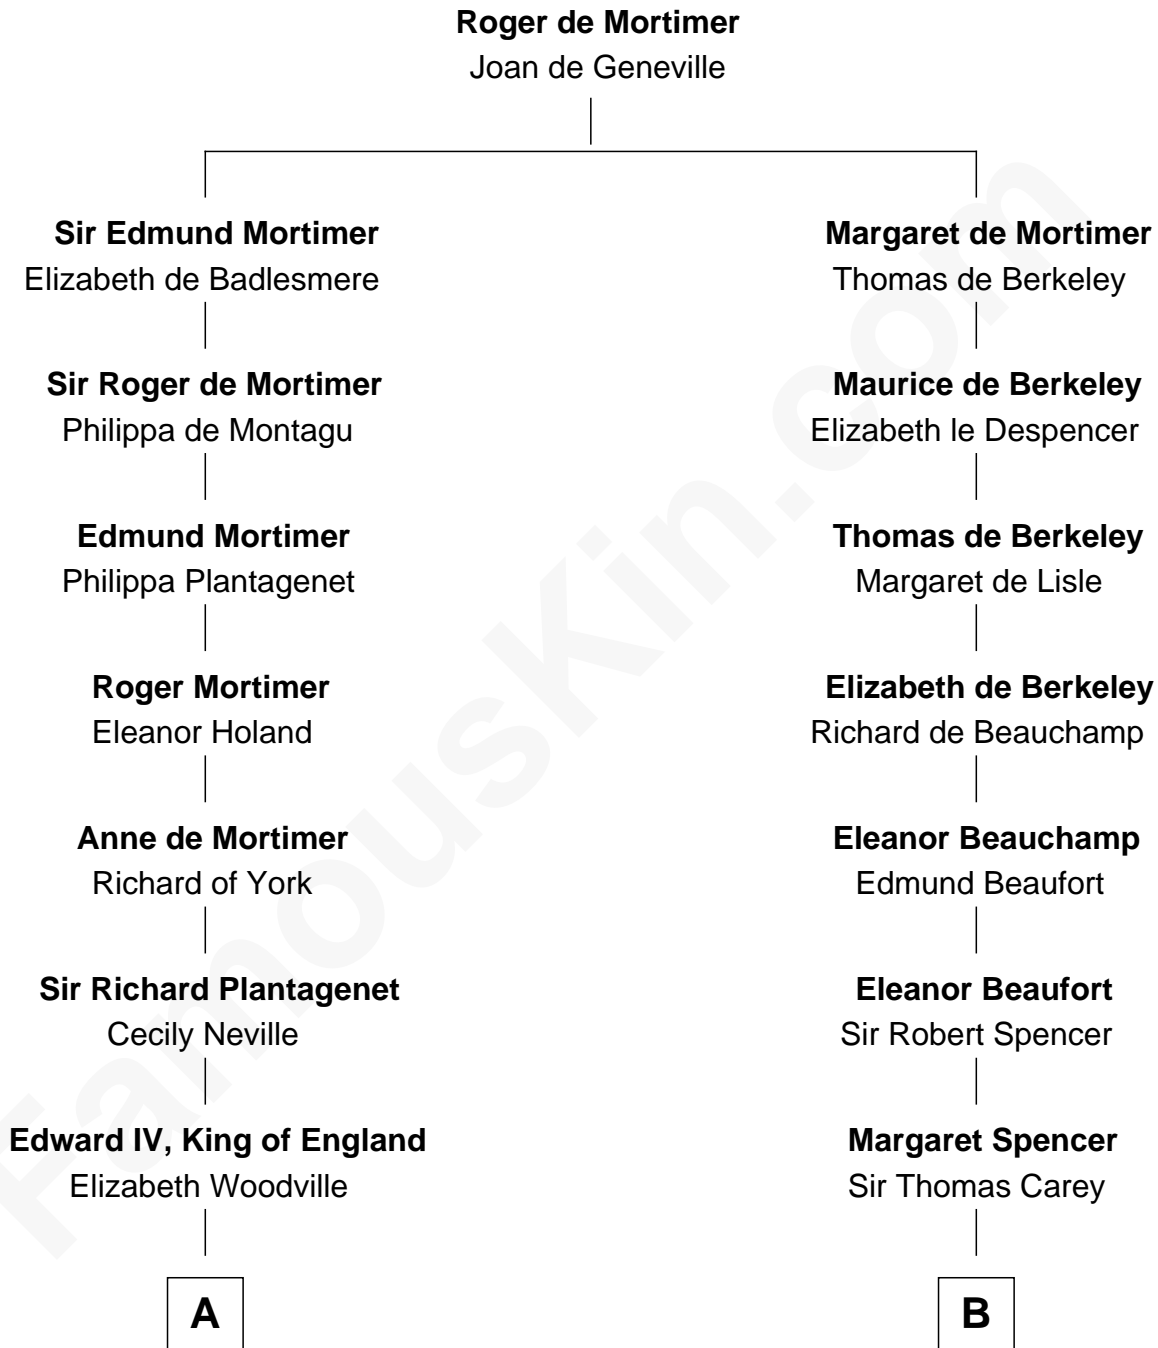

**FamousKin.com**  
**Relationship Chart of**  
**James Russell Lowell**  
*American "Fireside" Poet*

19th cousin 1 time removed of

**John D. Rockefeller**  
*Founder of the Standard Oil Company*

**C**

**Robert Traill**  
Mary Whipple

**Mary Whipple Traill**  
Keith Spence

**Harriet Brackett Spence**  
Rev. Charles Lowell

**James Russell Lowell**  
*American "Fireside" Poet*

**D**

**Lucy Avery**  
Godfrey Lewis Rockefeller

**William Avery Rockefeller**  
Eliza Davison

**John D. Rockefeller**  
*Founder of the Standard Oil Company*

FamousKin.com