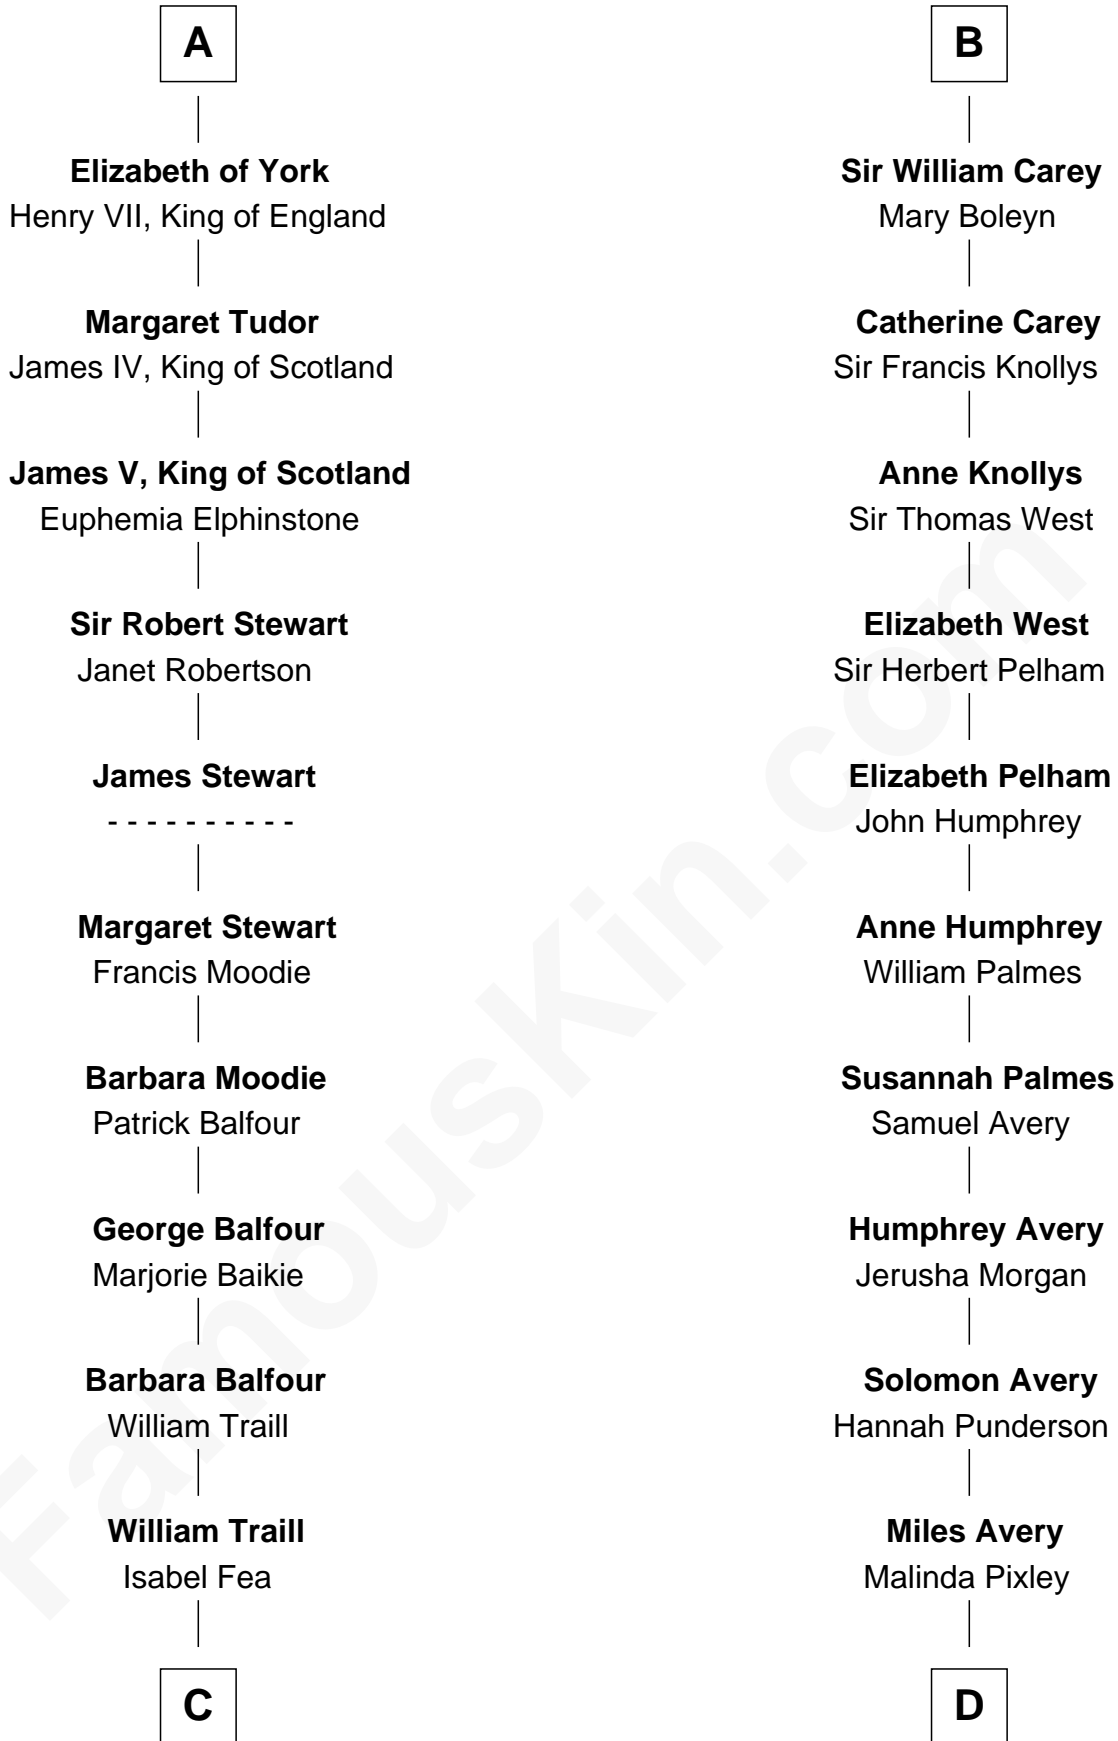

**FamousKin.com**  
**Relationship Chart of**  
**James Russell Lowell**  
*American "Fireside" Poet*

19th cousin 1 time removed of

**John D. Rockefeller**  
*Founder of the Standard Oil Company*

**C**

**Robert Traill**  
Mary Whipple

**Mary Whipple Traill**  
Keith Spence

**Harriet Brackett Spence**  
Rev. Charles Lowell

**James Russell Lowell**  
*American "Fireside" Poet*

**D**

**Lucy Avery**  
Godfrey Lewis Rockefeller

**William Avery Rockefeller**  
Eliza Davison