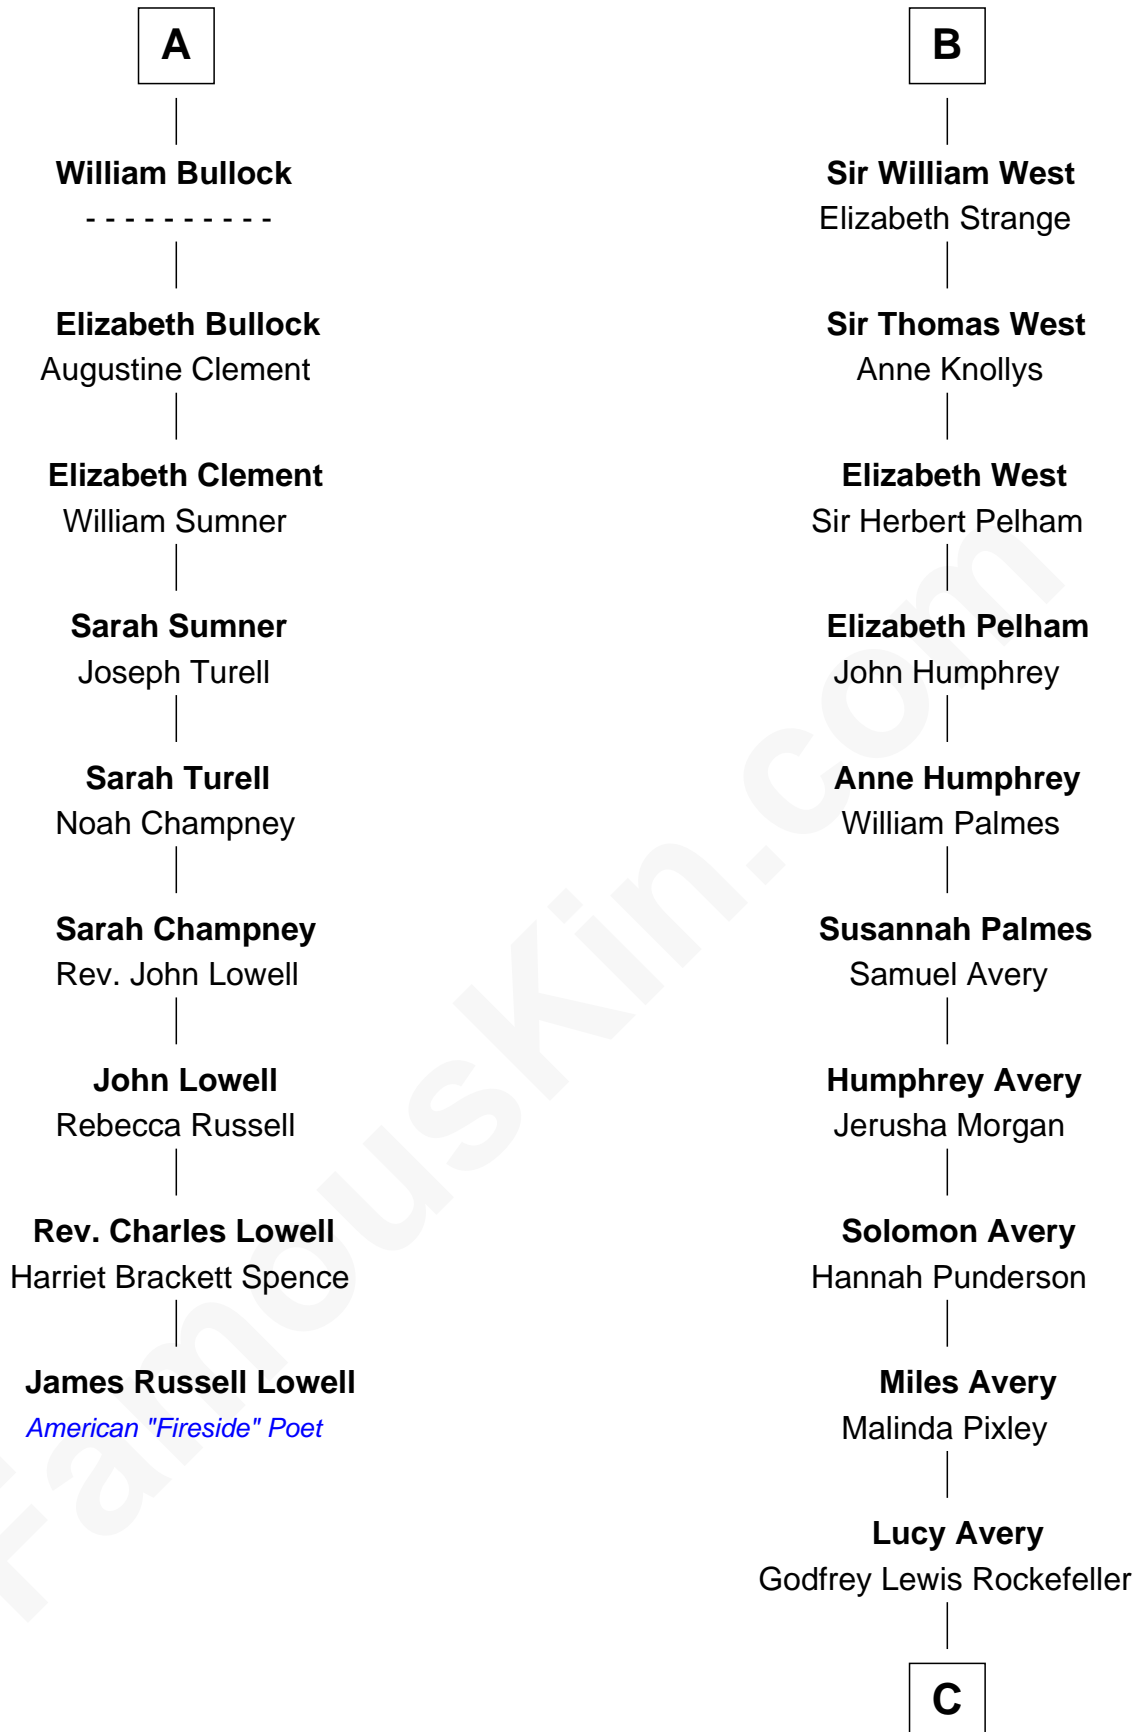

FamousKin.com
Relationship Chart of
James Russell Lowell
American "Fireside" Poet

15th cousin 5 times removed of

Nelson Rockefeller
41st U.S. Vice-President

C

William Avery Rockefeller

Eliza Davison

John Davison Rockefeller

Laura Celestia Spelman

John Davison Rockefeller

Abby Greene Aldrich

Nelson Rockefeller

41st U.S. Vice-President

FamousKin.com