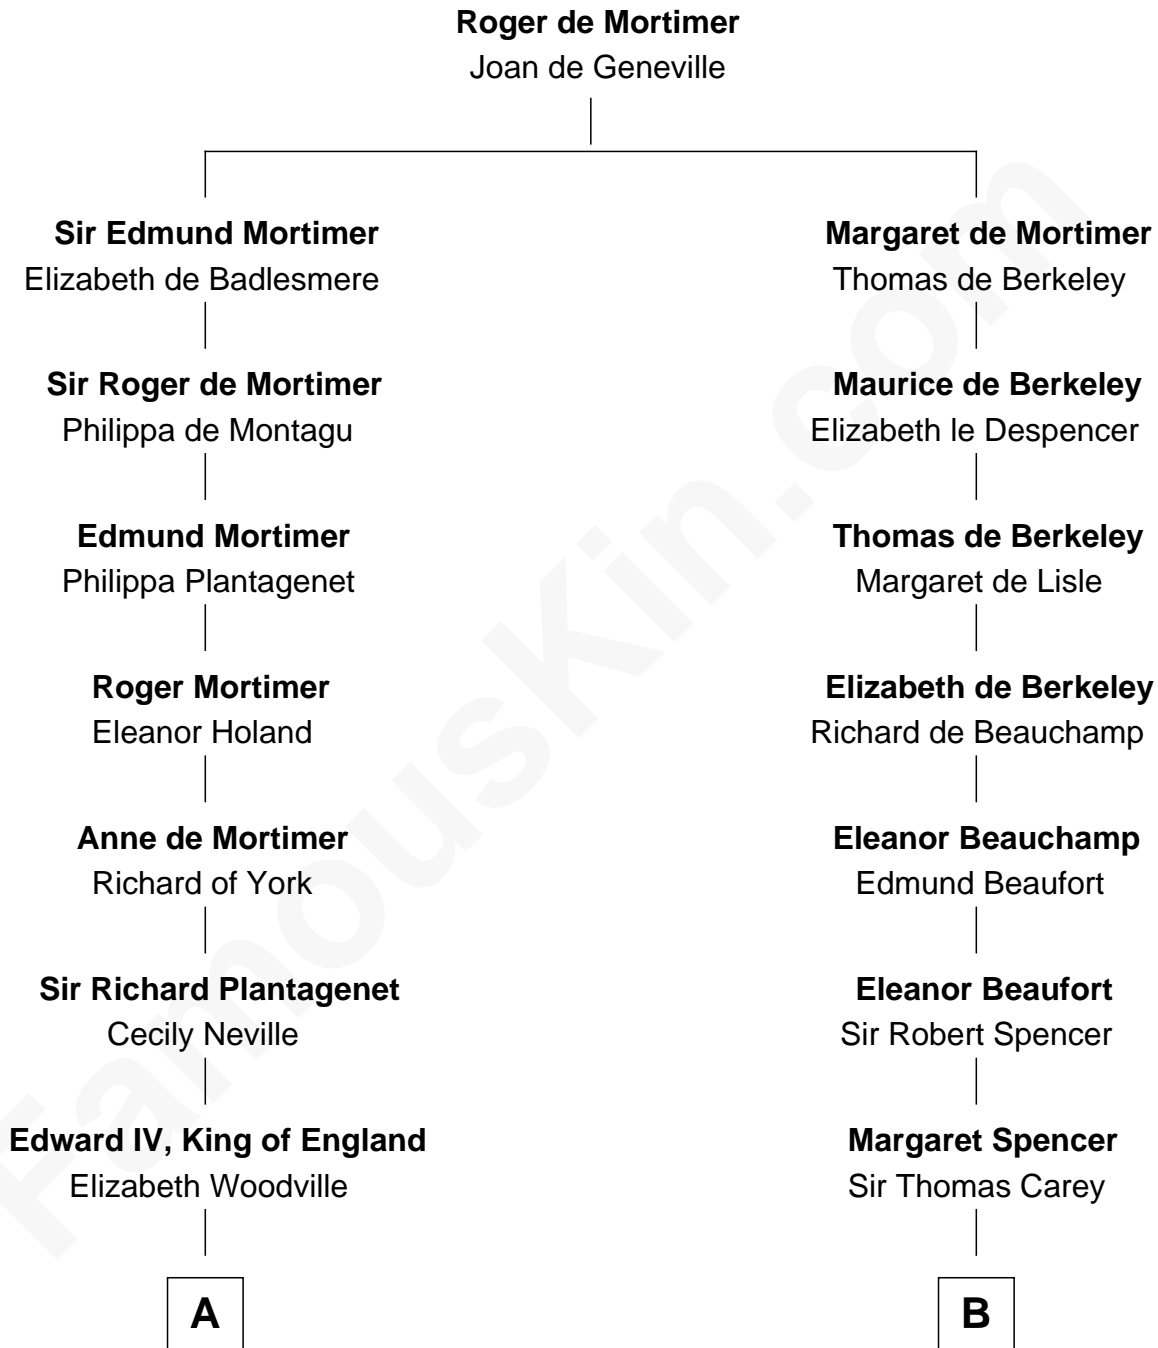

**FamousKin.com**  
**Relationship Chart of**  
**James Russell Lowell**  
*American "Fireside" Poet*

**20th cousin 1 time removed of**  
**Nelson Rockefeller**  
*41st U.S. Vice-President*

**C**

**Robert Traill**  
Mary Whipple

**Mary Whipple Traill**  
Keith Spence

**Harriet Brackett Spence**  
Rev. Charles Lowell

**James Russell Lowell**  
*American "Fireside" Poet*

**D**

**Lucy Avery**  
Godfrey Lewis Rockefeller

**William Avery Rockefeller**  
Eliza Davison

**John Davison Rockefeller**  
Laura Celestia Spelman

**John Davison Rockefeller**  
Abby Greene Aldrich

**Nelson Rockefeller**  
*41st U.S. Vice-President*