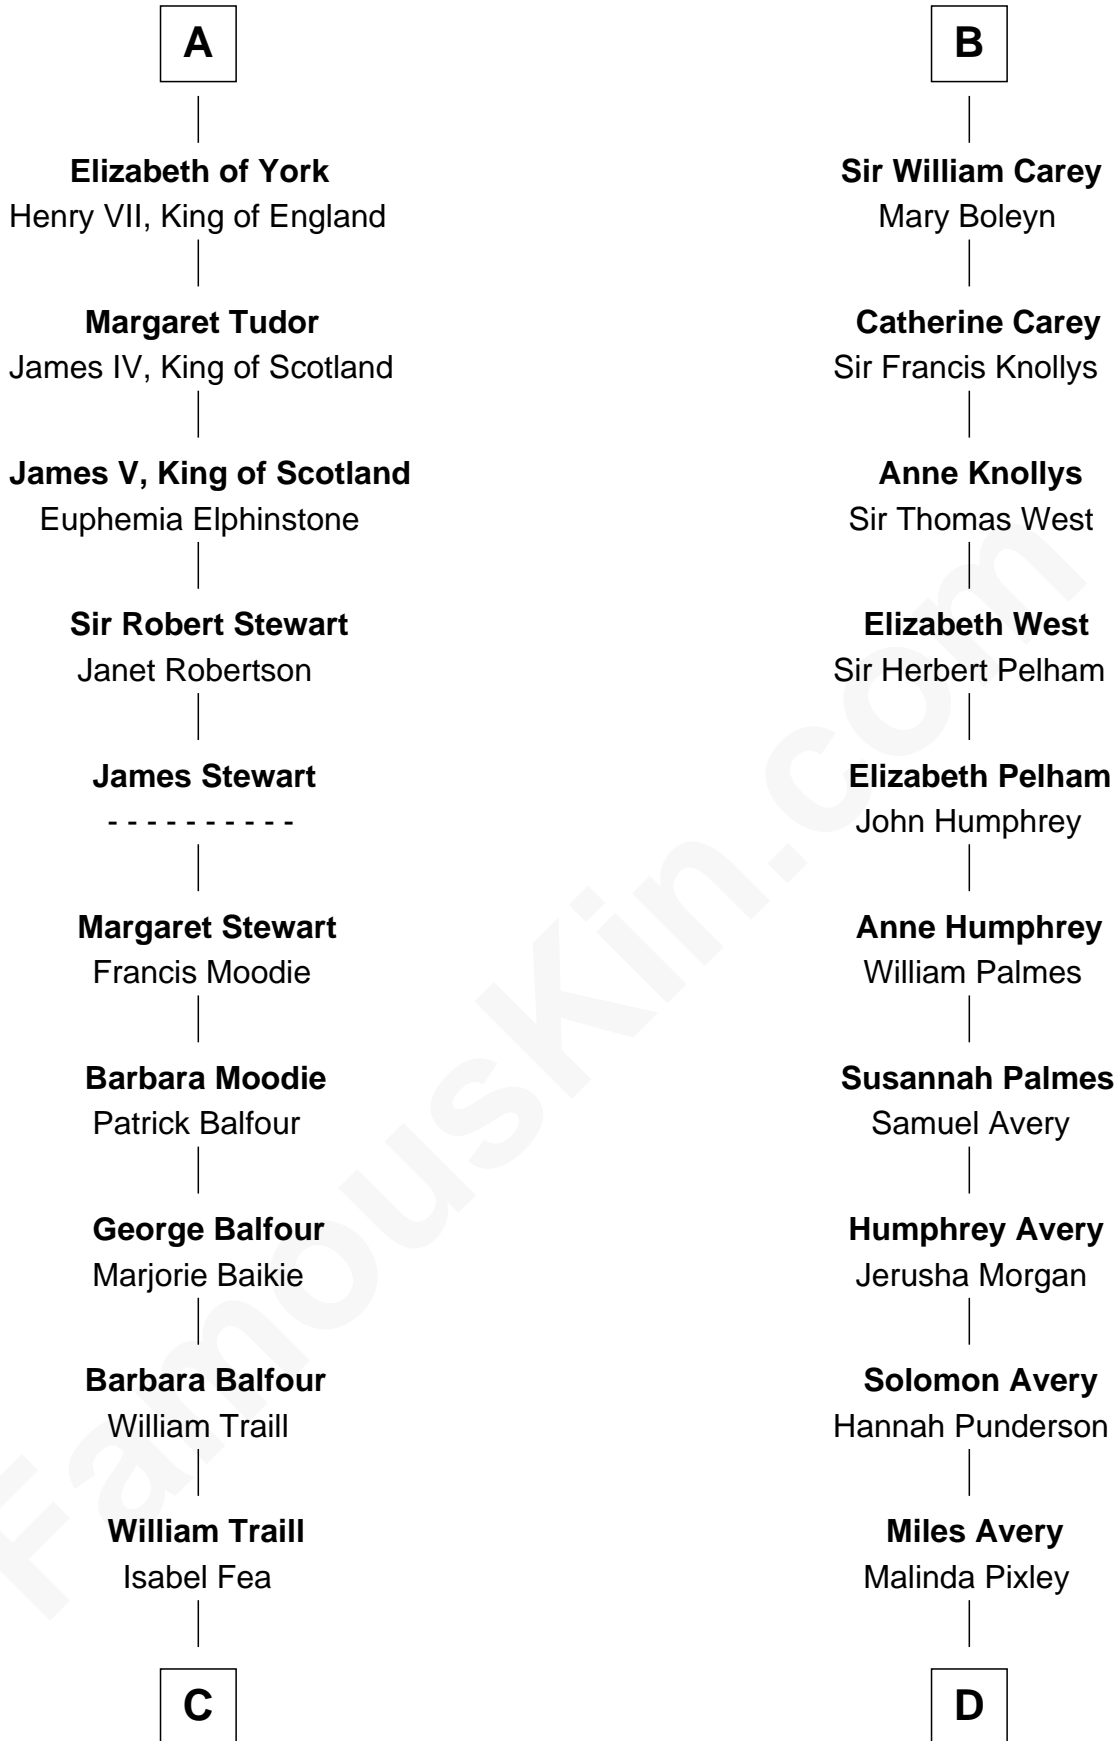

**FamousKin.com**  
**Relationship Chart of**  
**James Russell Lowell**  
*American "Fireside" Poet*

**20th cousin 1 time removed of**  
**Nelson Rockefeller**  
*41st U.S. Vice-President*

**C**

**Robert Traill**  
Mary Whipple

**Mary Whipple Traill**  
Keith Spence

**Harriet Brackett Spence**  
Rev. Charles Lowell

**James Russell Lowell**  
*American "Fireside" Poet*

**D**

**Lucy Avery**  
Godfrey Lewis Rockefeller

**William Avery Rockefeller**  
Eliza Davison