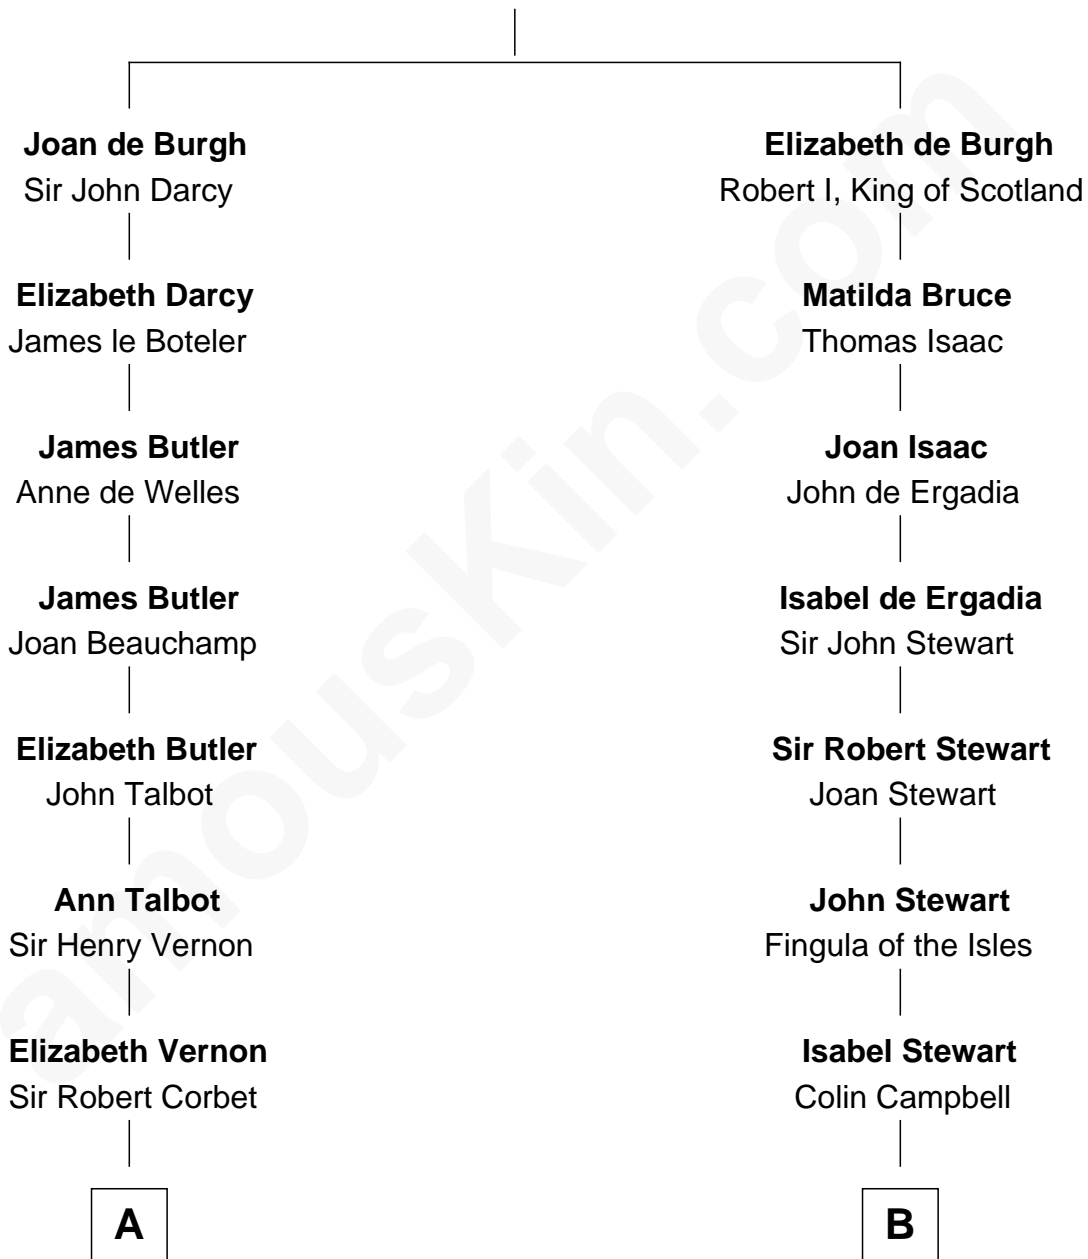

FamousKin.com
Relationship Chart of
James Russell Lowell
American "Fireside" Poet

17th cousin 2 times removed of
Emily Post
American Author on Etiquette

Sir Richard de Burgh
 Margaret - - - - -

C

—
Marian Bruce

William Price

—
Bruce Price

Mary Josephine Lee

—
Emily Post

American Author on Etiquette

FamousKin.com