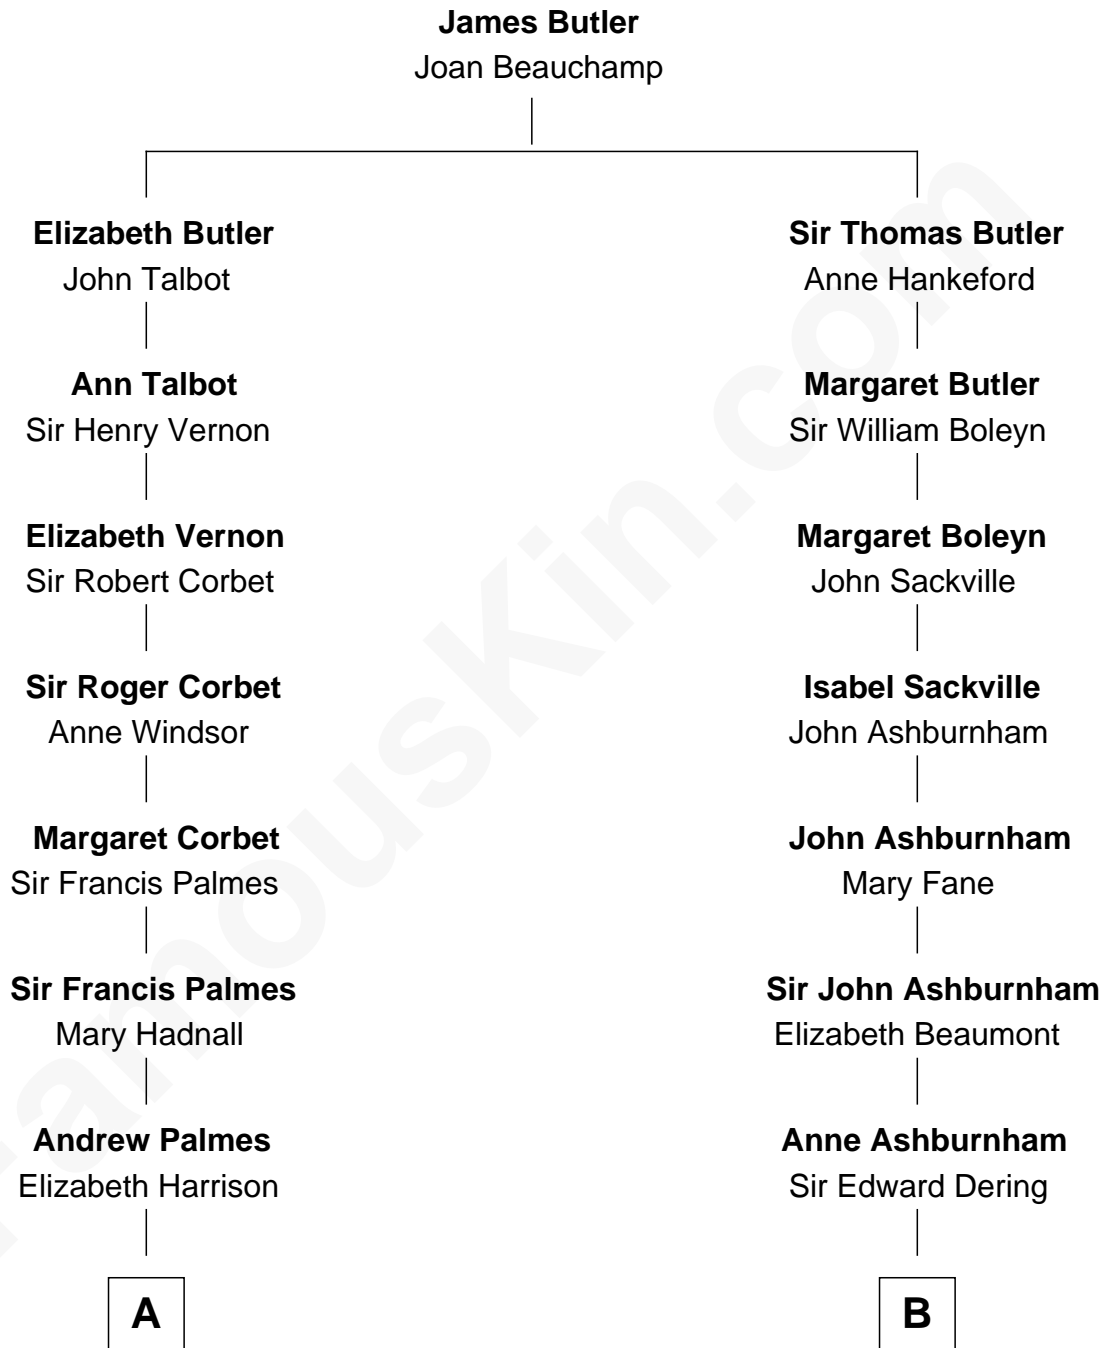

FamousKin.com
Relationship Chart of
James Russell Lowell
American "Fireside" Poet

13th cousin 4 times removed of

Camilla Parker Bowles
Queen Consort of the United Kingdom

Camilla Parker Bowles photo by [Agência Brasil](#) [\(CC BY 3.0 BRAZIL\)](#)