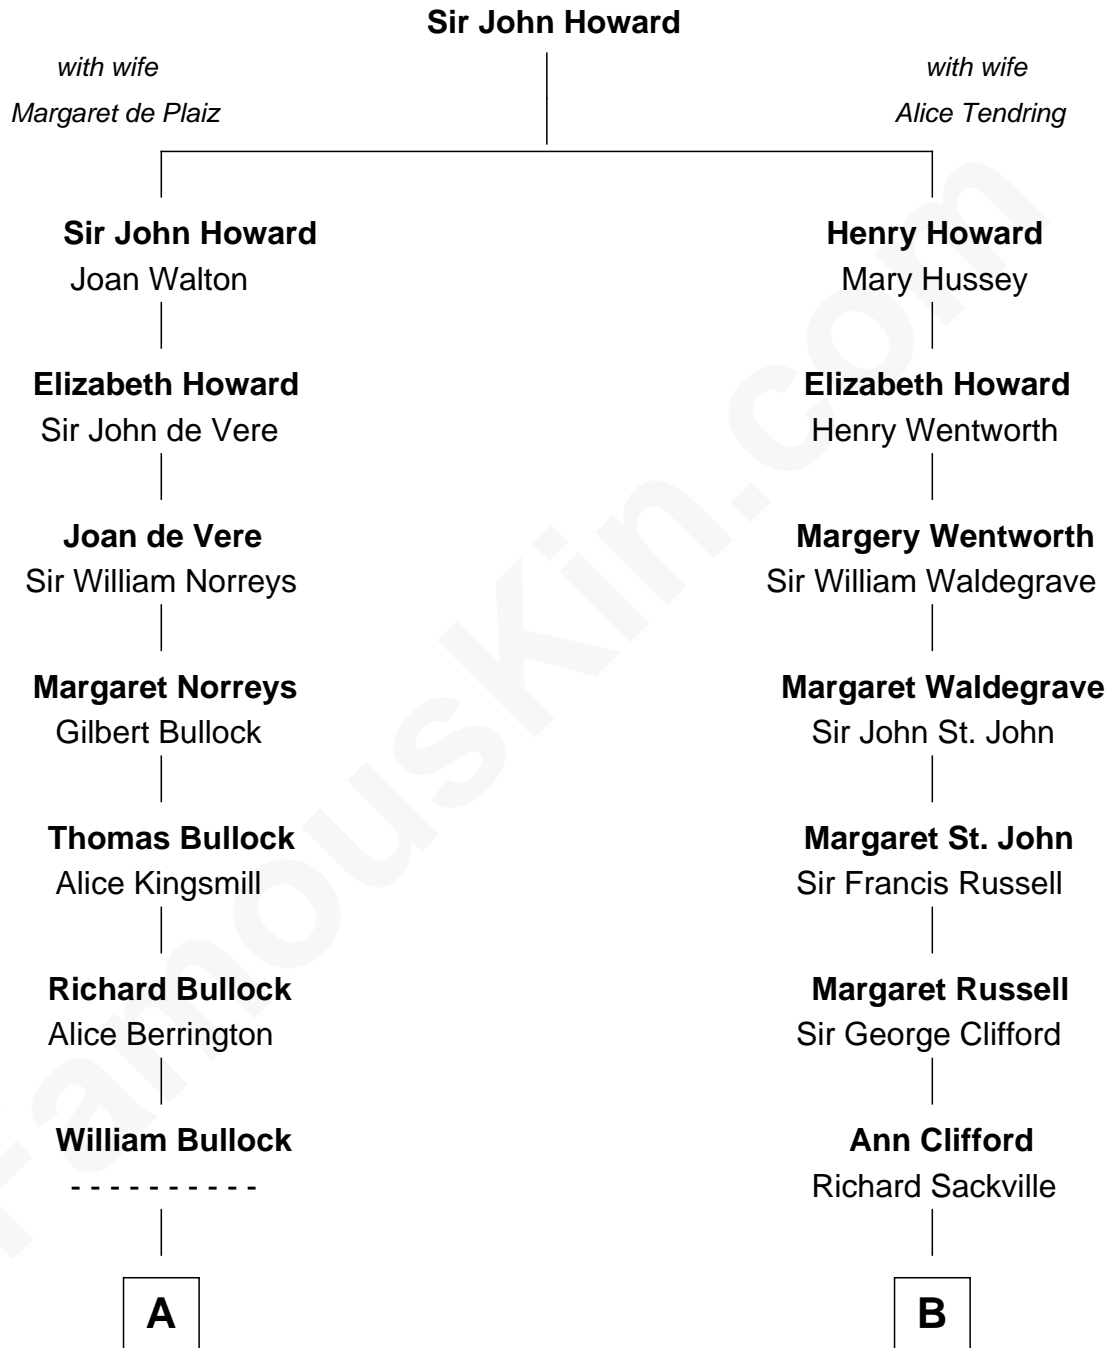

FamousKin.com
Relationship Chart of
James Russell Lowell
American "Fireside" Poet

14th cousin 3 times removed of

Camilla Parker Bowles
Queen Consort of the United Kingdom

Camilla Parker Bowles photo by [Agência Brasil](#) [\(CC BY 3.0 BRAZIL\)](#)