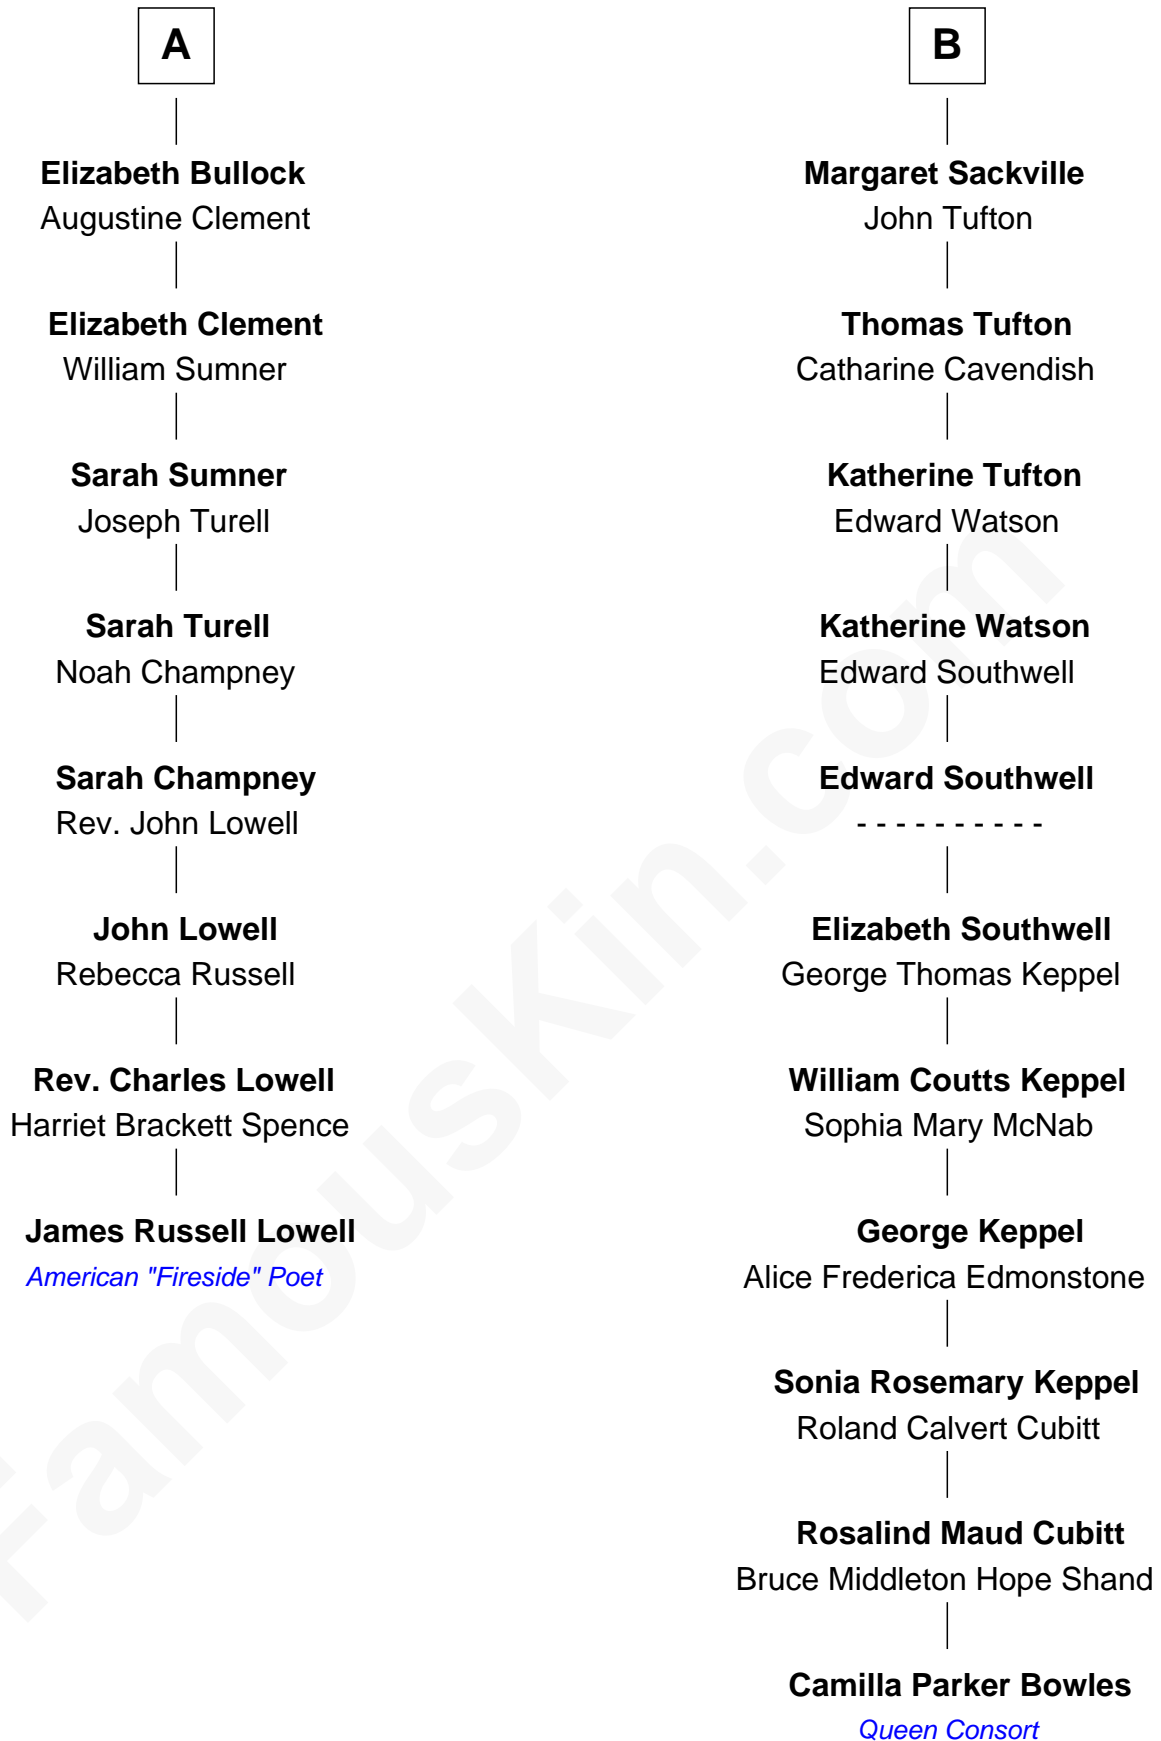

FamousKin.com
Relationship Chart of
James Russell Lowell
American "Fireside" Poet

14th cousin 3 times removed of

Camilla Parker Bowles
Queen Consort of the United Kingdom

Camilla Parker Bowles photo by [Agência Brasil](#) [\(CC BY 3.0 BRAZIL\)](#)