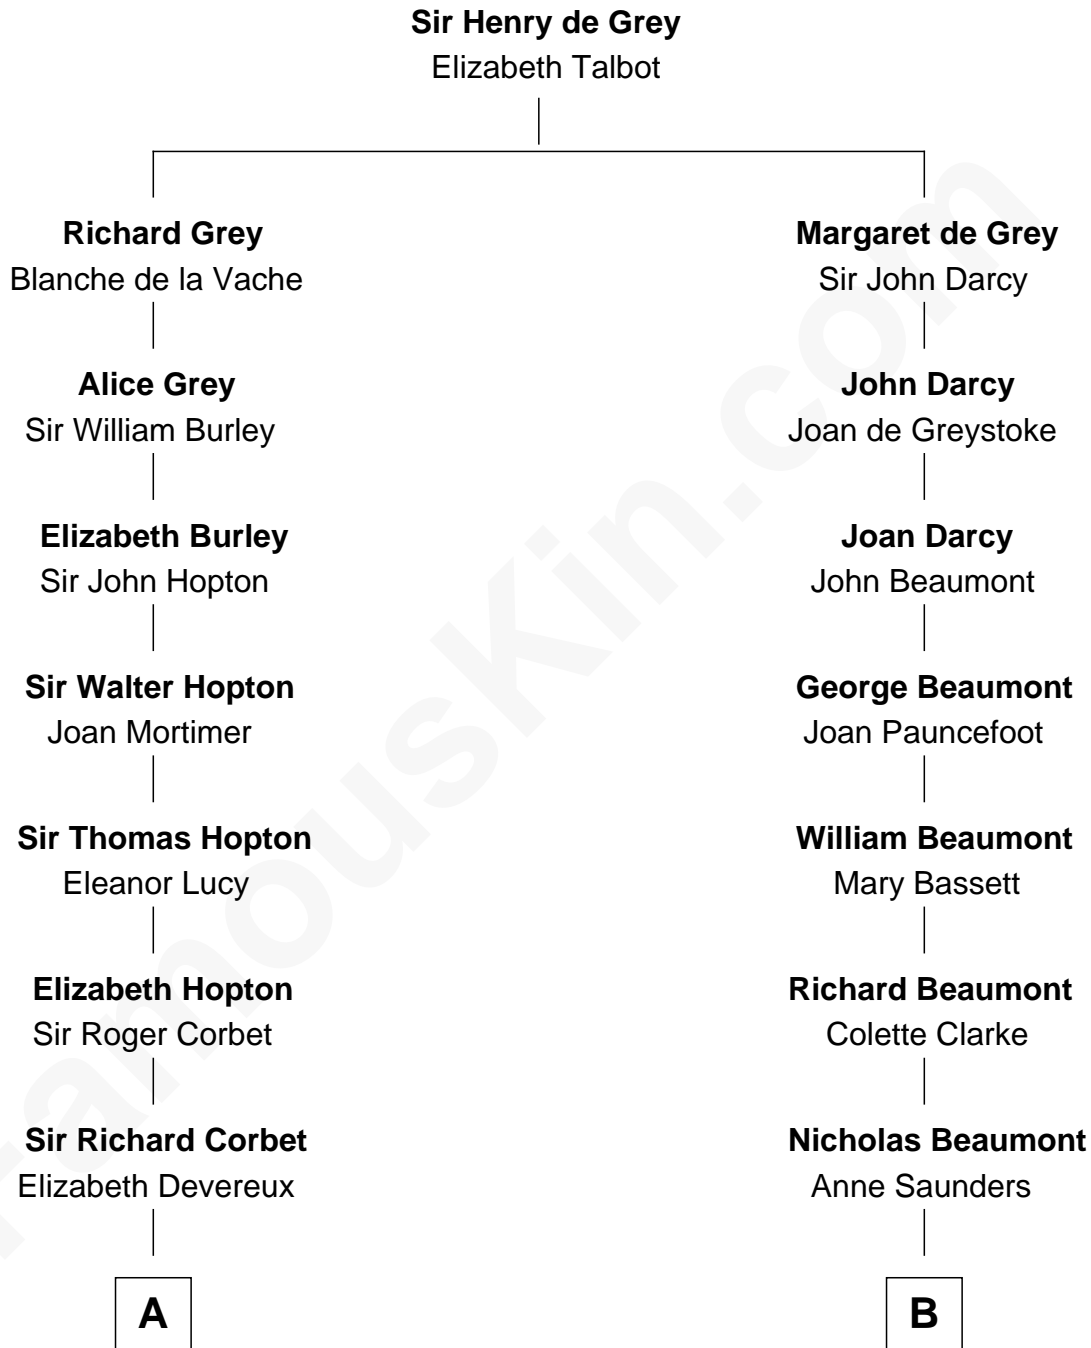

**FamousKin.com**  
**Relationship Chart of**  
**James Russell Lowell**  
*American "Fireside" Poet*

18th cousin 2 times removed of

**Camilla Parker Bowles**  
*Queen Consort of the United Kingdom*

**C**