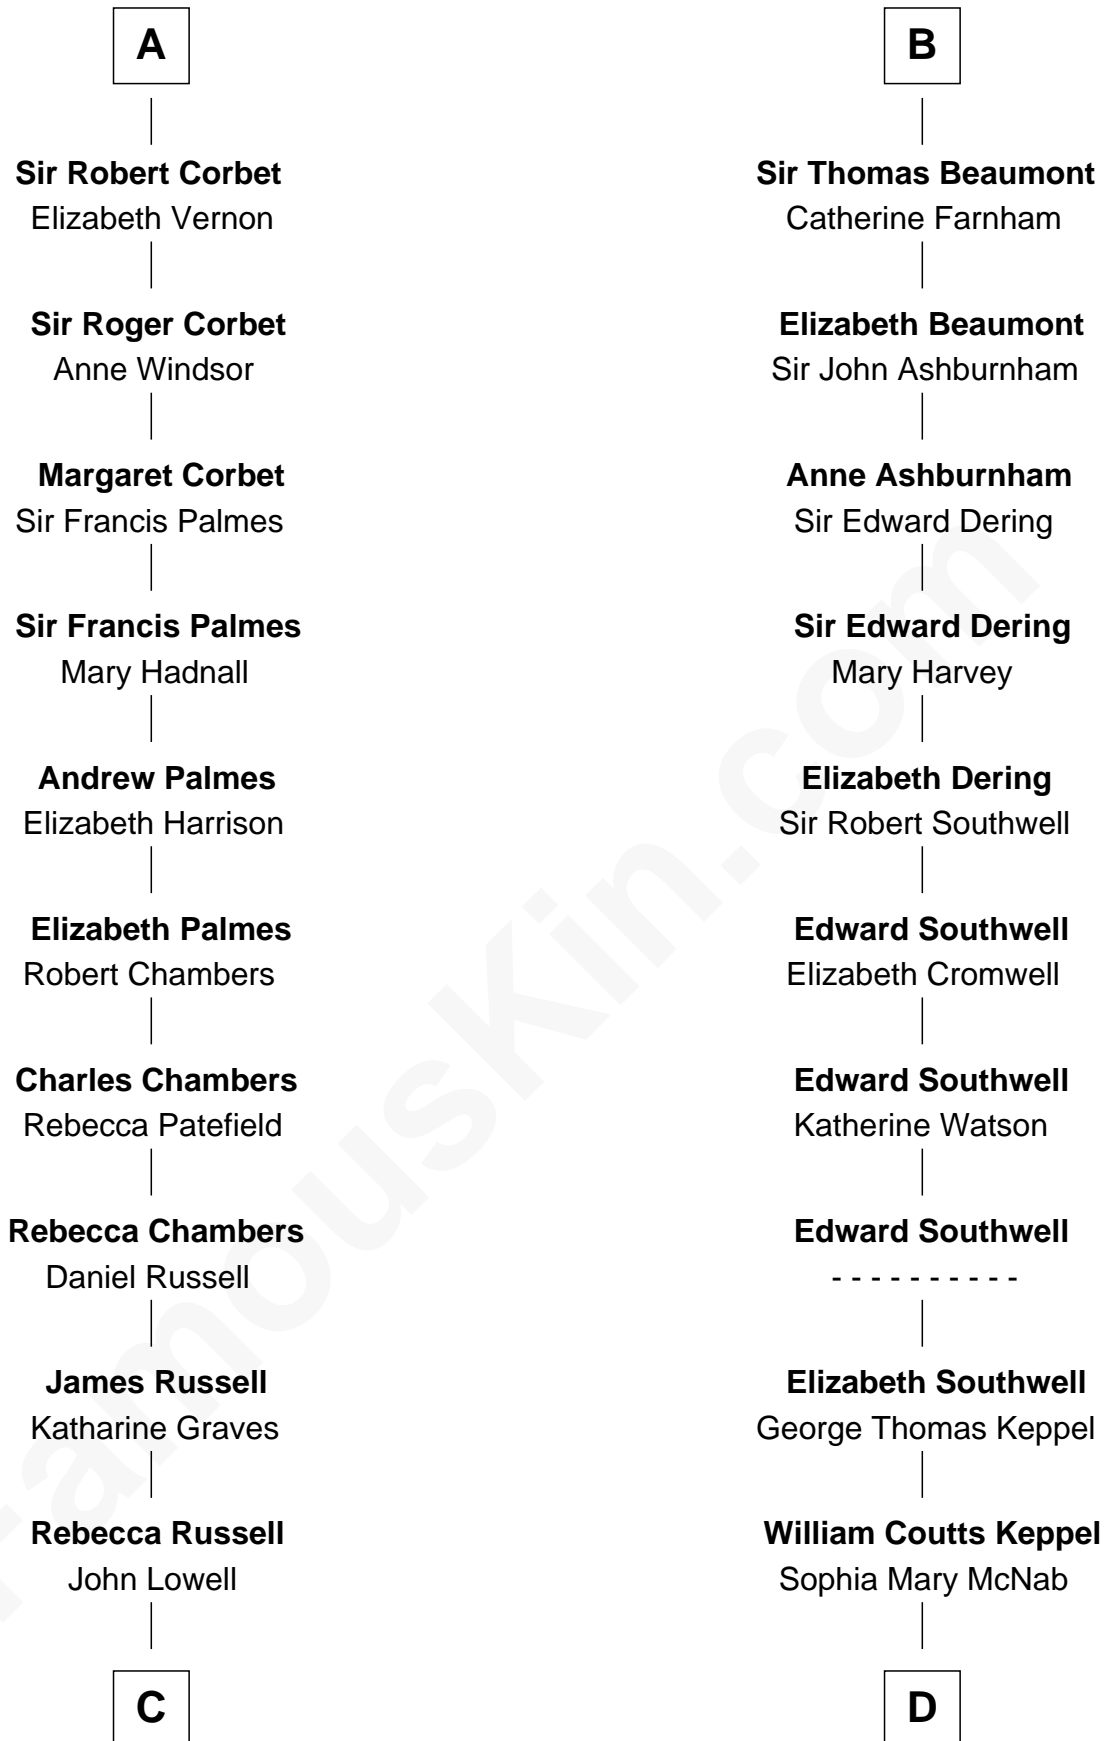

**FamousKin.com**  
**Relationship Chart of**  
**James Russell Lowell**  
*American "Fireside" Poet*

18th cousin 2 times removed of

**Camilla Parker Bowles**  
*Queen Consort of the United Kingdom*

**C**