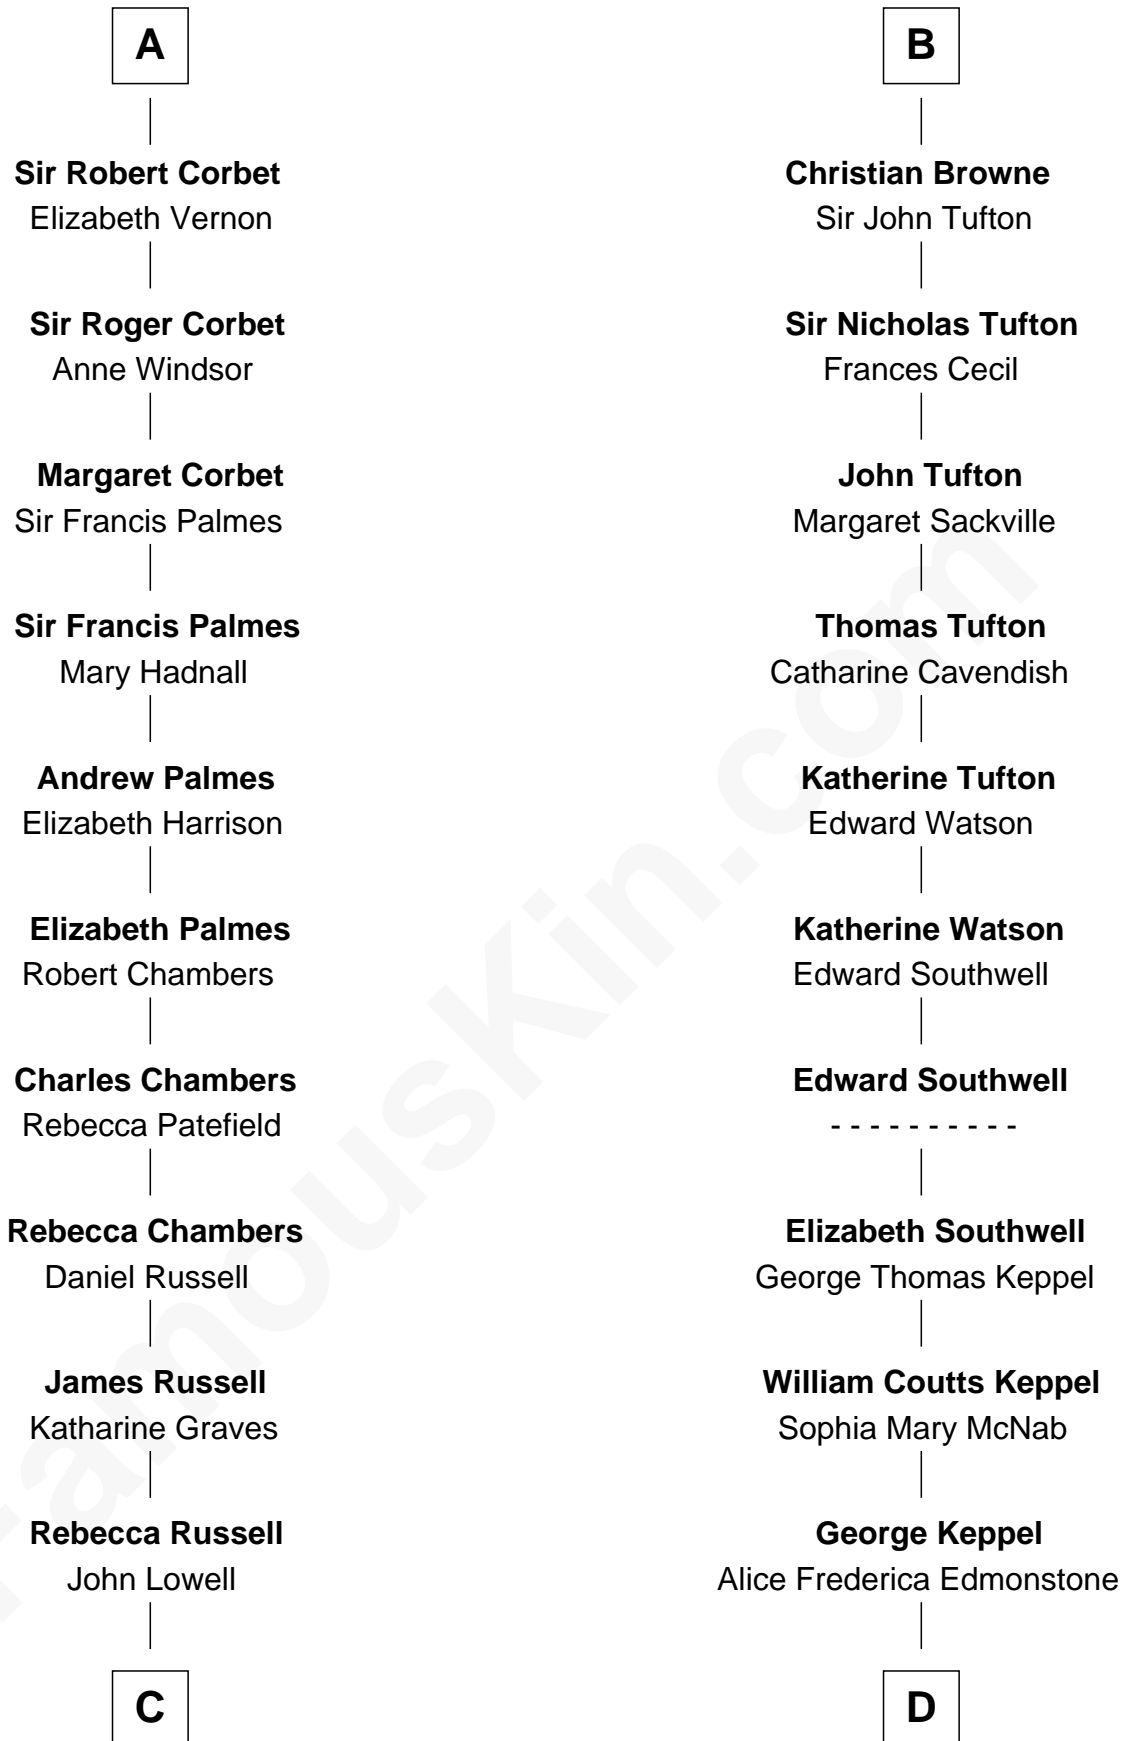

FamousKin.com
Relationship Chart of
James Russell Lowell
American "Fireside" Poet

18th cousin 1 time removed of

Camilla Parker Bowles
Queen Consort of the United Kingdom

C

Rev. Charles Lowell
Harriet Brackett Spence