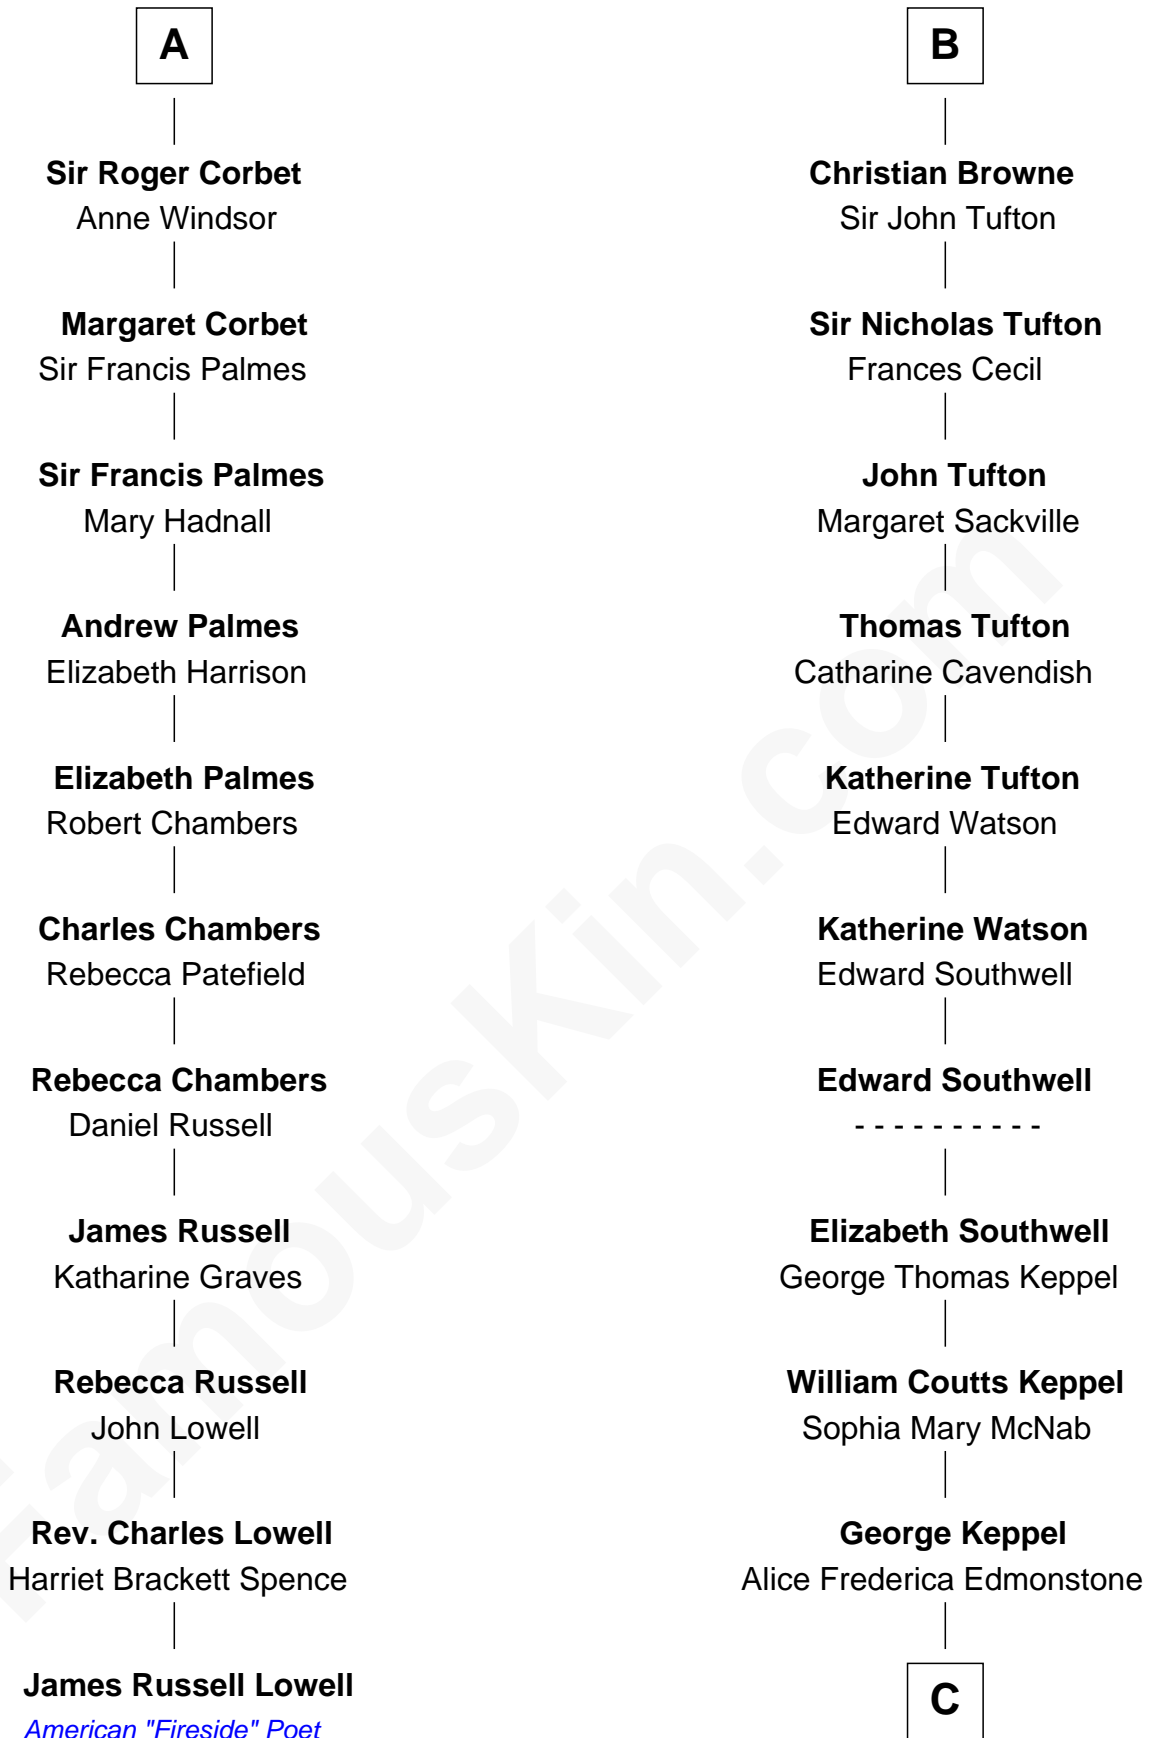

FamousKin.com
Relationship Chart of
James Russell Lowell
American "Fireside" Poet

17th cousin 2 times removed of

Camilla Parker Bowles
Queen Consort of the United Kingdom

C

Sonia Rosemary Keppel

Roland Calvert Cubitt