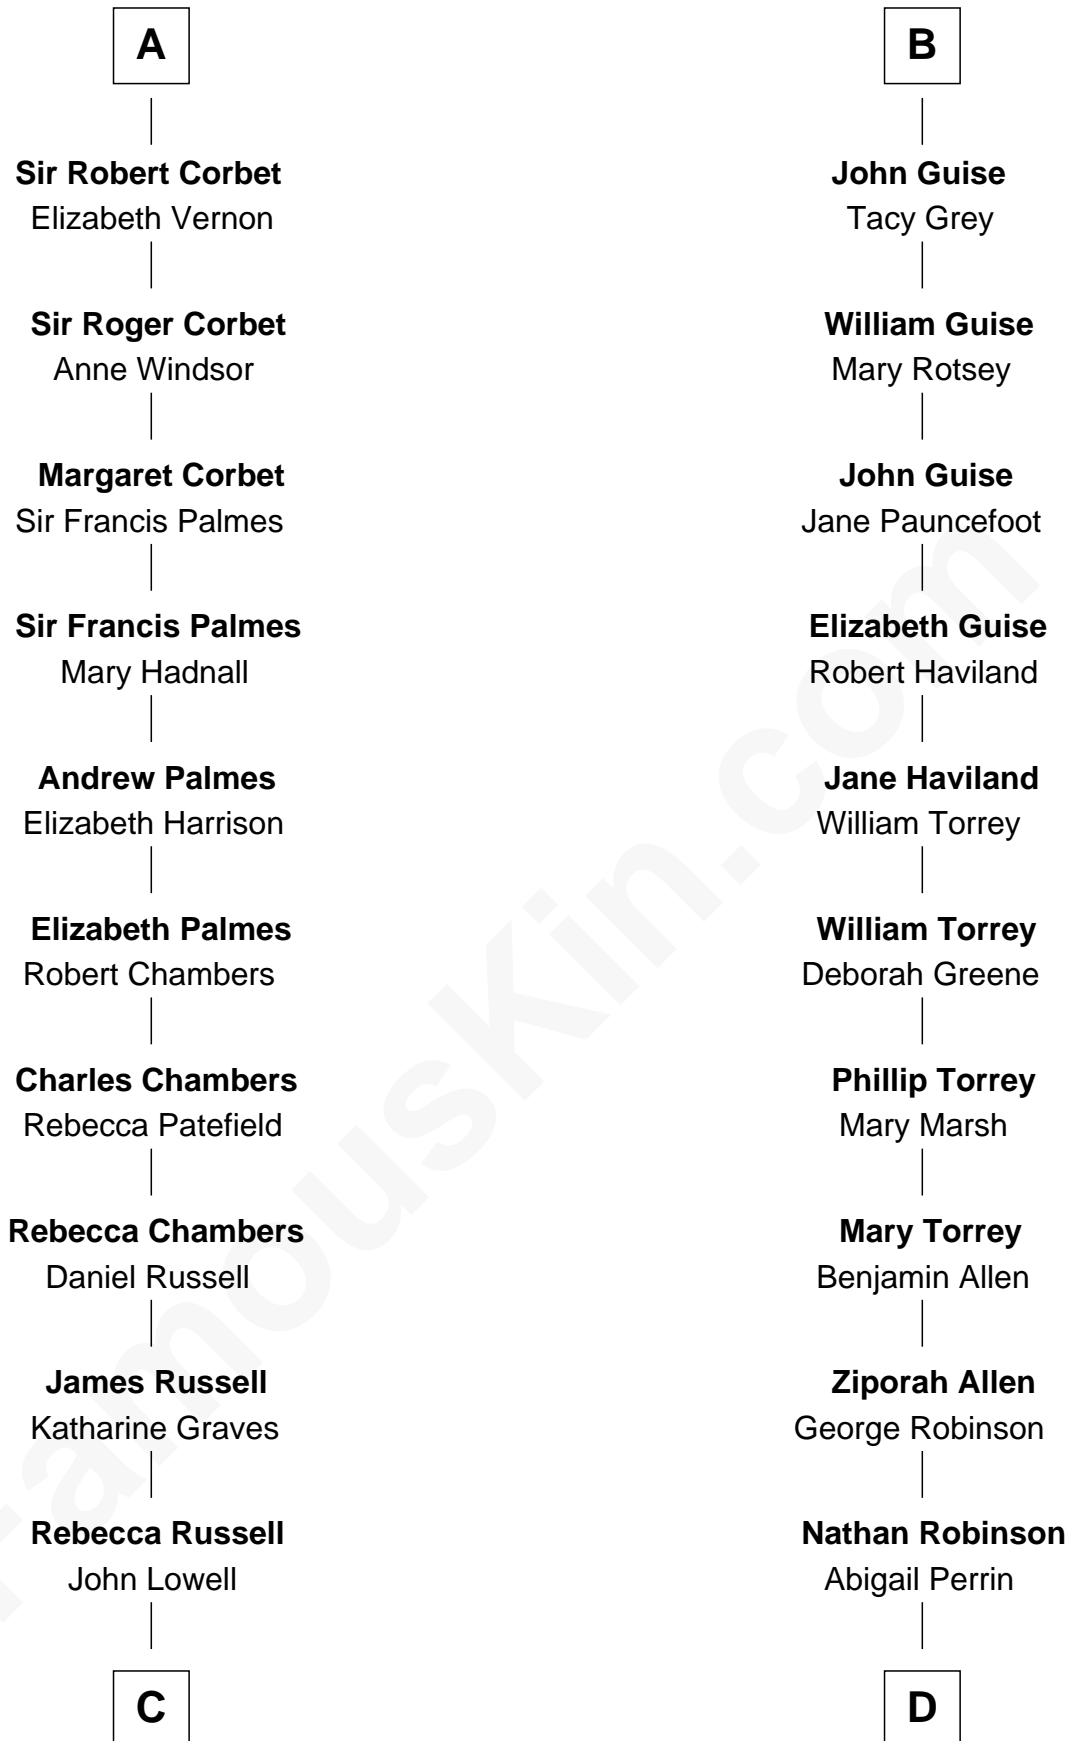

FamousKin.com
Relationship Chart of
James Russell Lowell
American "Fireside" Poet

18th cousin 3 times removed of

Raquel Welch
Movie Actress

C

Rev. Charles Lowell
Harriet Brackett Spence

James Russell Lowell
American "Fireside" Poet

D

Hannah Kent Robinson
Elbridge Gerry Hall

Justin Smith Hall
Sarah Mehitable Stanford

Emery Stanford Hall
Clara Louise Adams

Josephine Sarah Hall
Armando Carlos Tejada

Raquel Welch
aka Raquel Welch