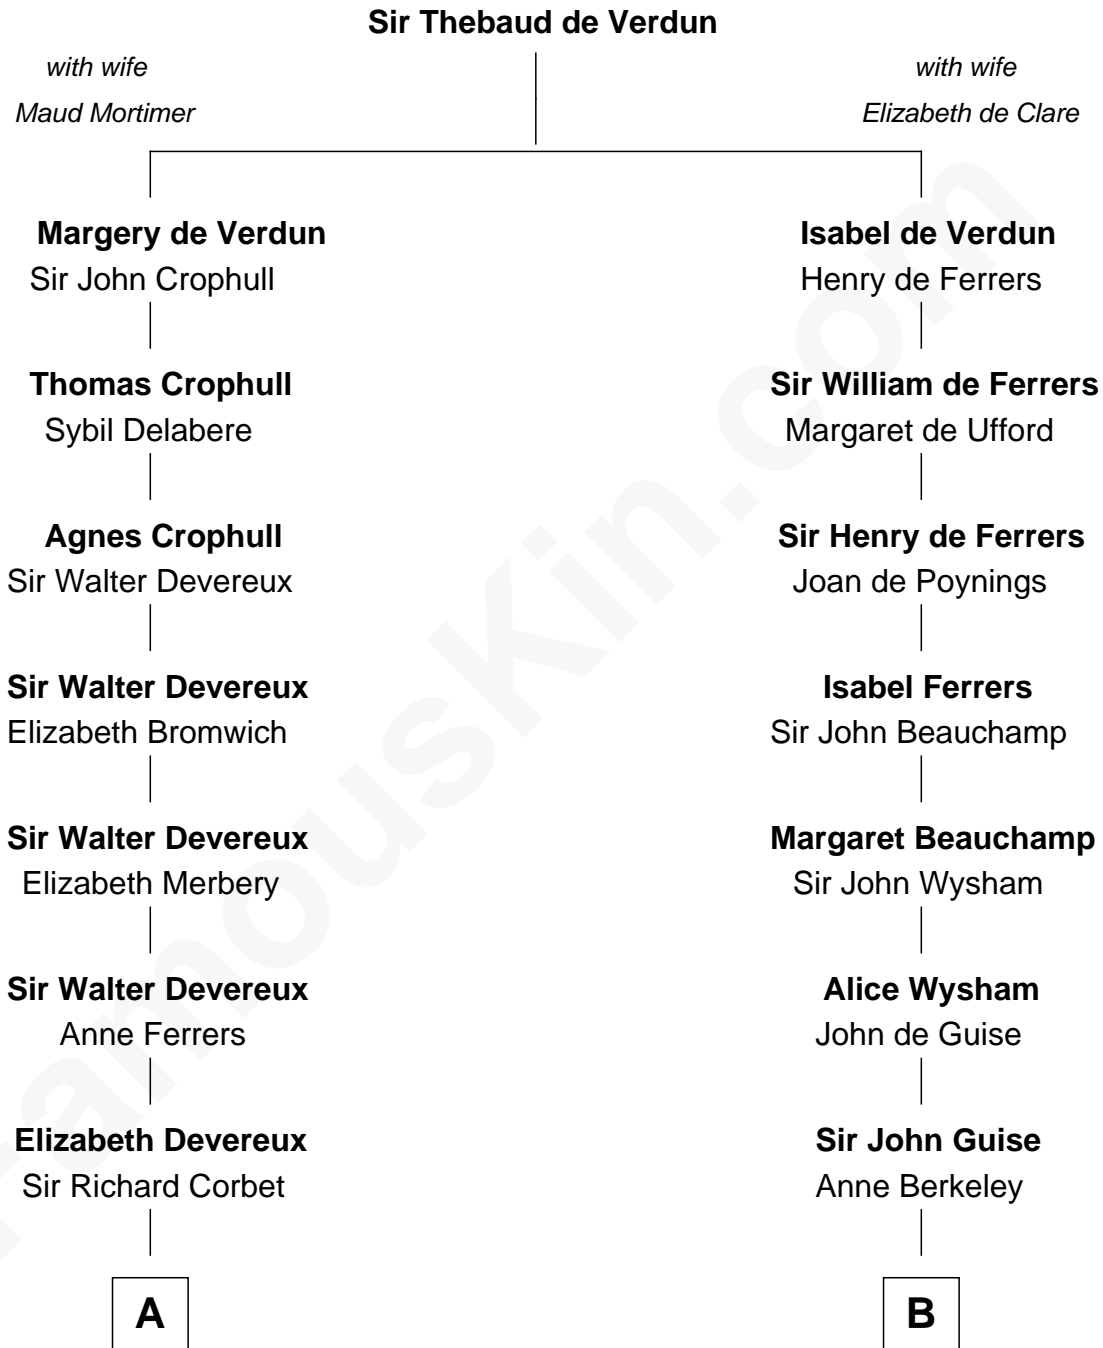

FamousKin.com
Relationship Chart of
James Russell Lowell
American "Fireside" Poet

18th cousin 3 times removed of

Raquel Welch
Movie Actress

C

Rev. Charles Lowell
Harriet Brackett Spence

James Russell Lowell
American "Fireside" Poet

D

Hannah Kent Robinson
Elbridge Gerry Hall

Justin Smith Hall
Sarah Mehitable Stanford

Emery Stanford Hall
Clara Louise Adams

Josephine Sarah Hall
Armando Carlos Tejada

Raquel Welch
aka Raquel Welch