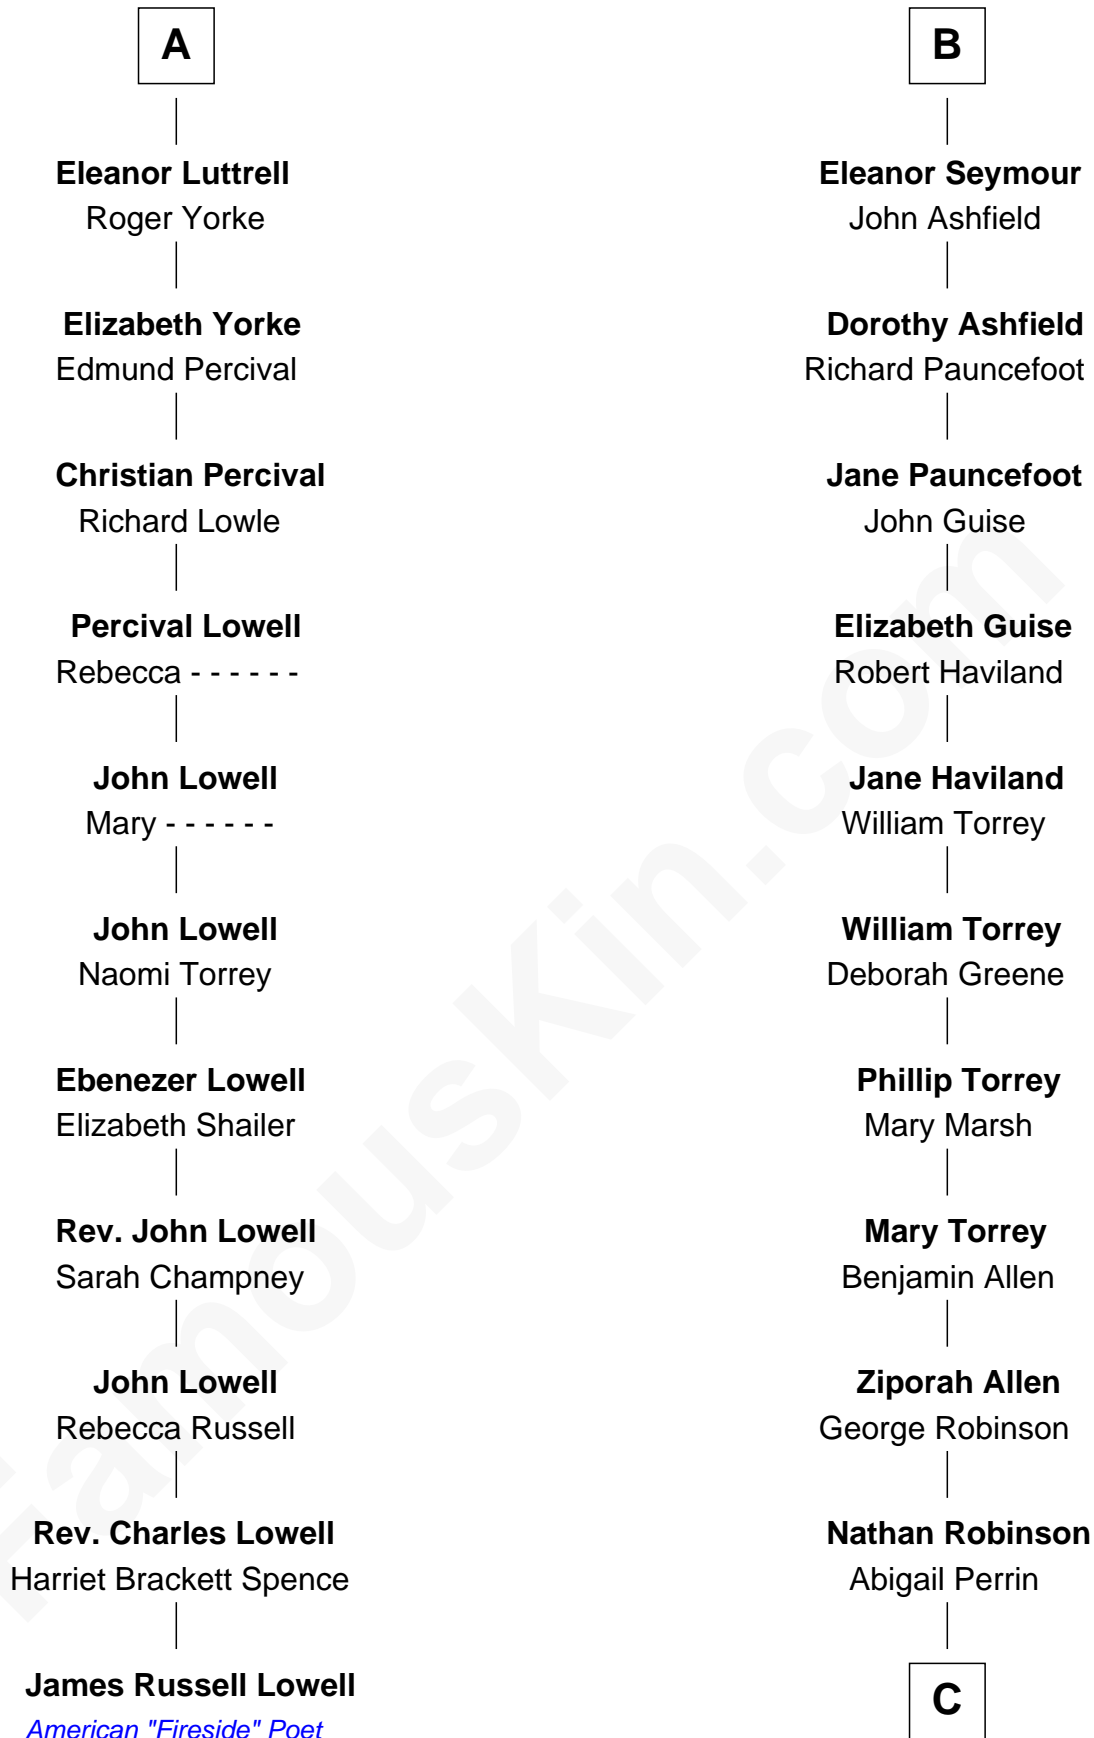

FamousKin.com
Relationship Chart of
James Russell Lowell
American "Fireside" Poet

17th cousin 4 times removed of

Raquel Welch
Movie Actress

C

Hannah Kent Robinson

Elbridge Gerry Hall

Justin Smith Hall

Sarah Mehitable Stanford

Emery Stanford Hall

Clara Louise Adams

Josephine Sarah Hall

Armando Carlos Tejada

Raquel Welch

aka Raquel Welch