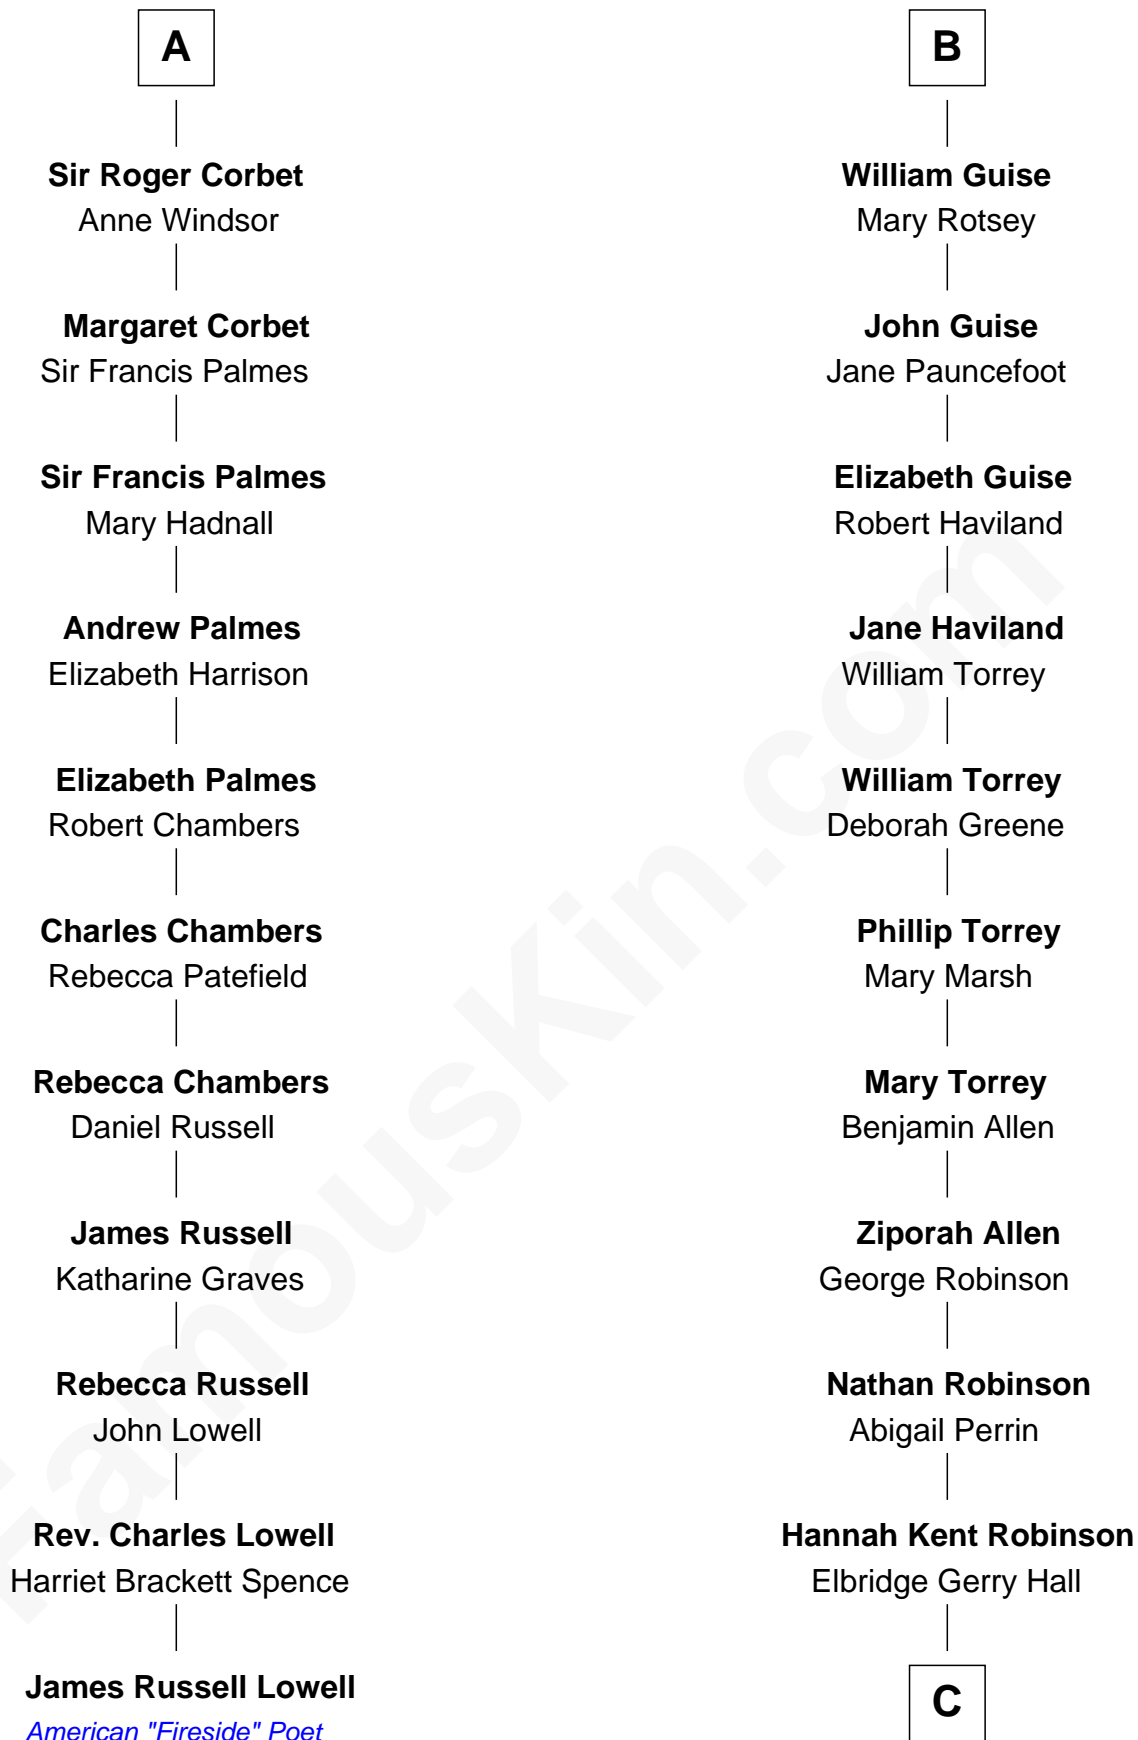

FamousKin.com
Relationship Chart of
James Russell Lowell
American "Fireside" Poet

17th cousin 3 times removed of

Raquel Welch
Movie Actress

C

Justin Smith Hall
Sarah Mehitable Stanford

Emery Stanford Hall
Clara Louise Adams

Josephine Sarah Hall
Armando Carlos Tejada

Raquel Welch
aka Raquel Welch

FamousKin.com