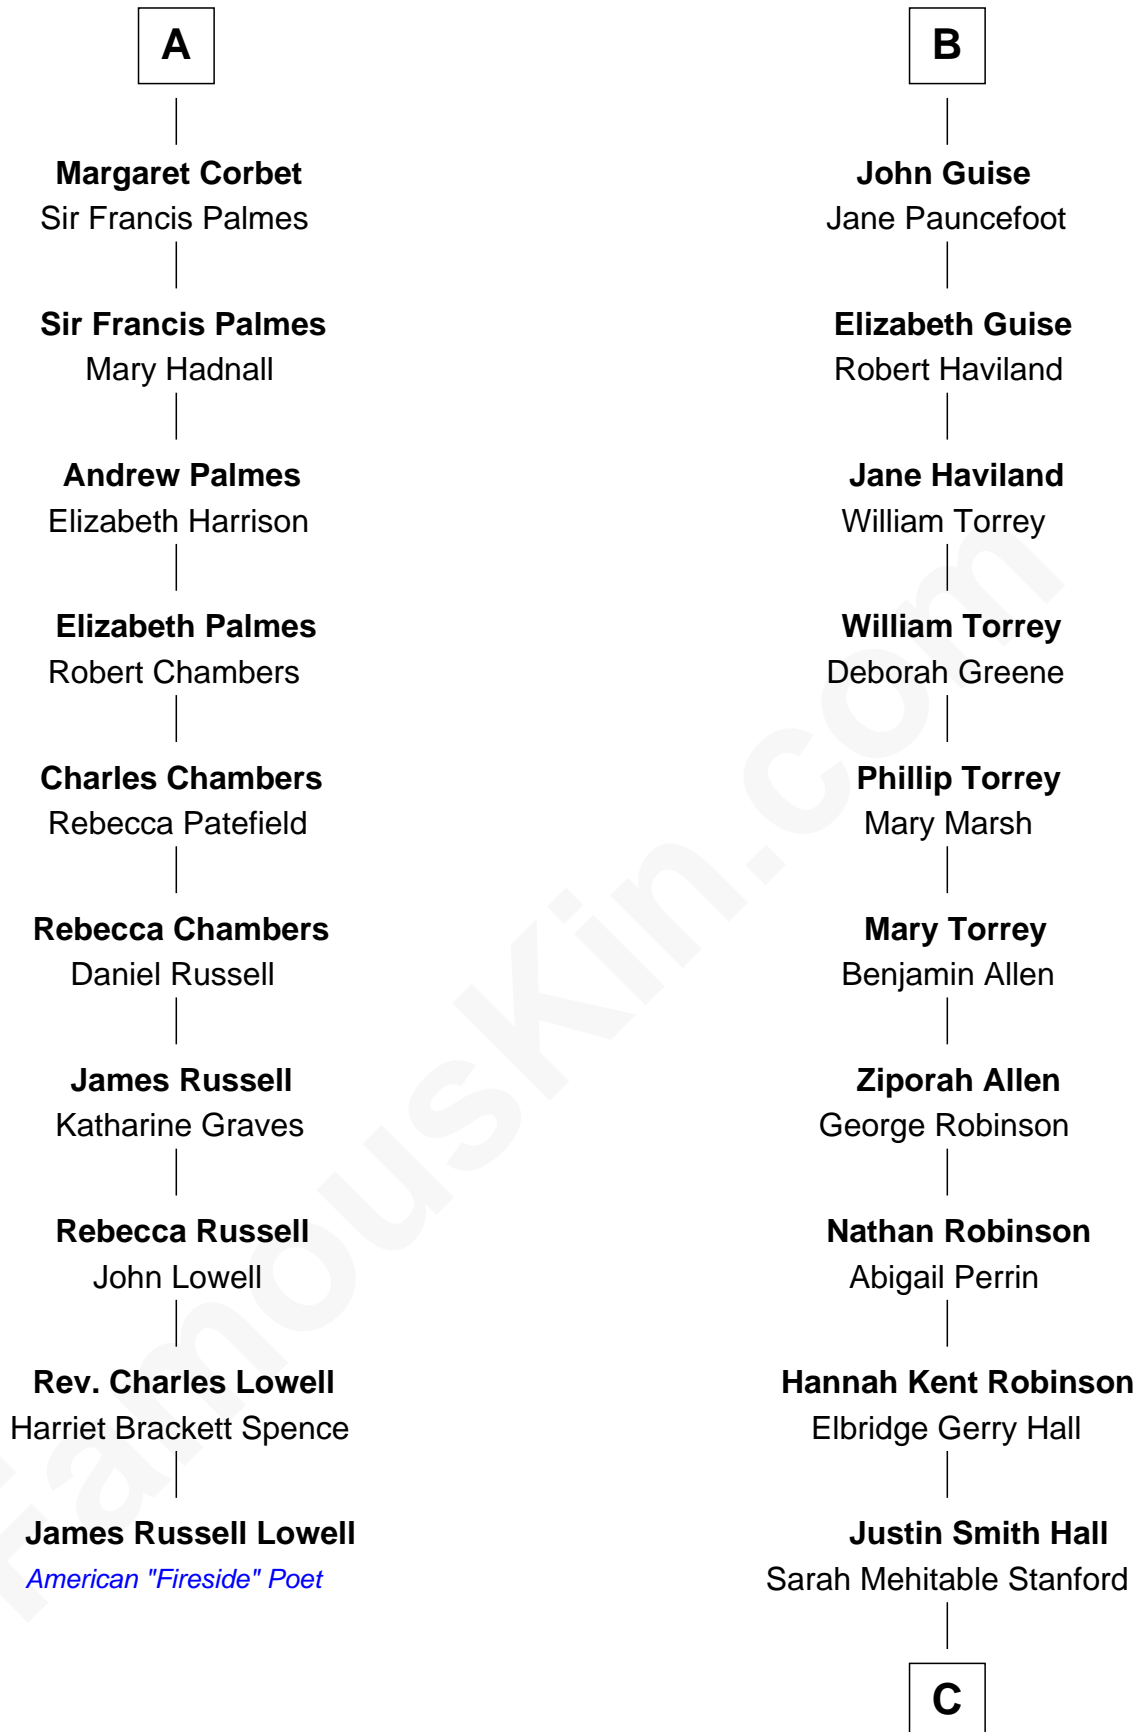

**FamousKin.com**  
**Relationship Chart of**  
**James Russell Lowell**  
*American "Fireside" Poet*

16th cousin 3 times removed of

**Raquel Welch**  
*Movie Actress*

**Sir William de Ros**  
 Margery de Badlesmere

**C**

**Emery Stanford Hall**

Clara Louise Adams

**Josephine Sarah Hall**

Armando Carlos Tejada

**Raquel Welch**

*aka Raquel Welch*

FamousKin.com