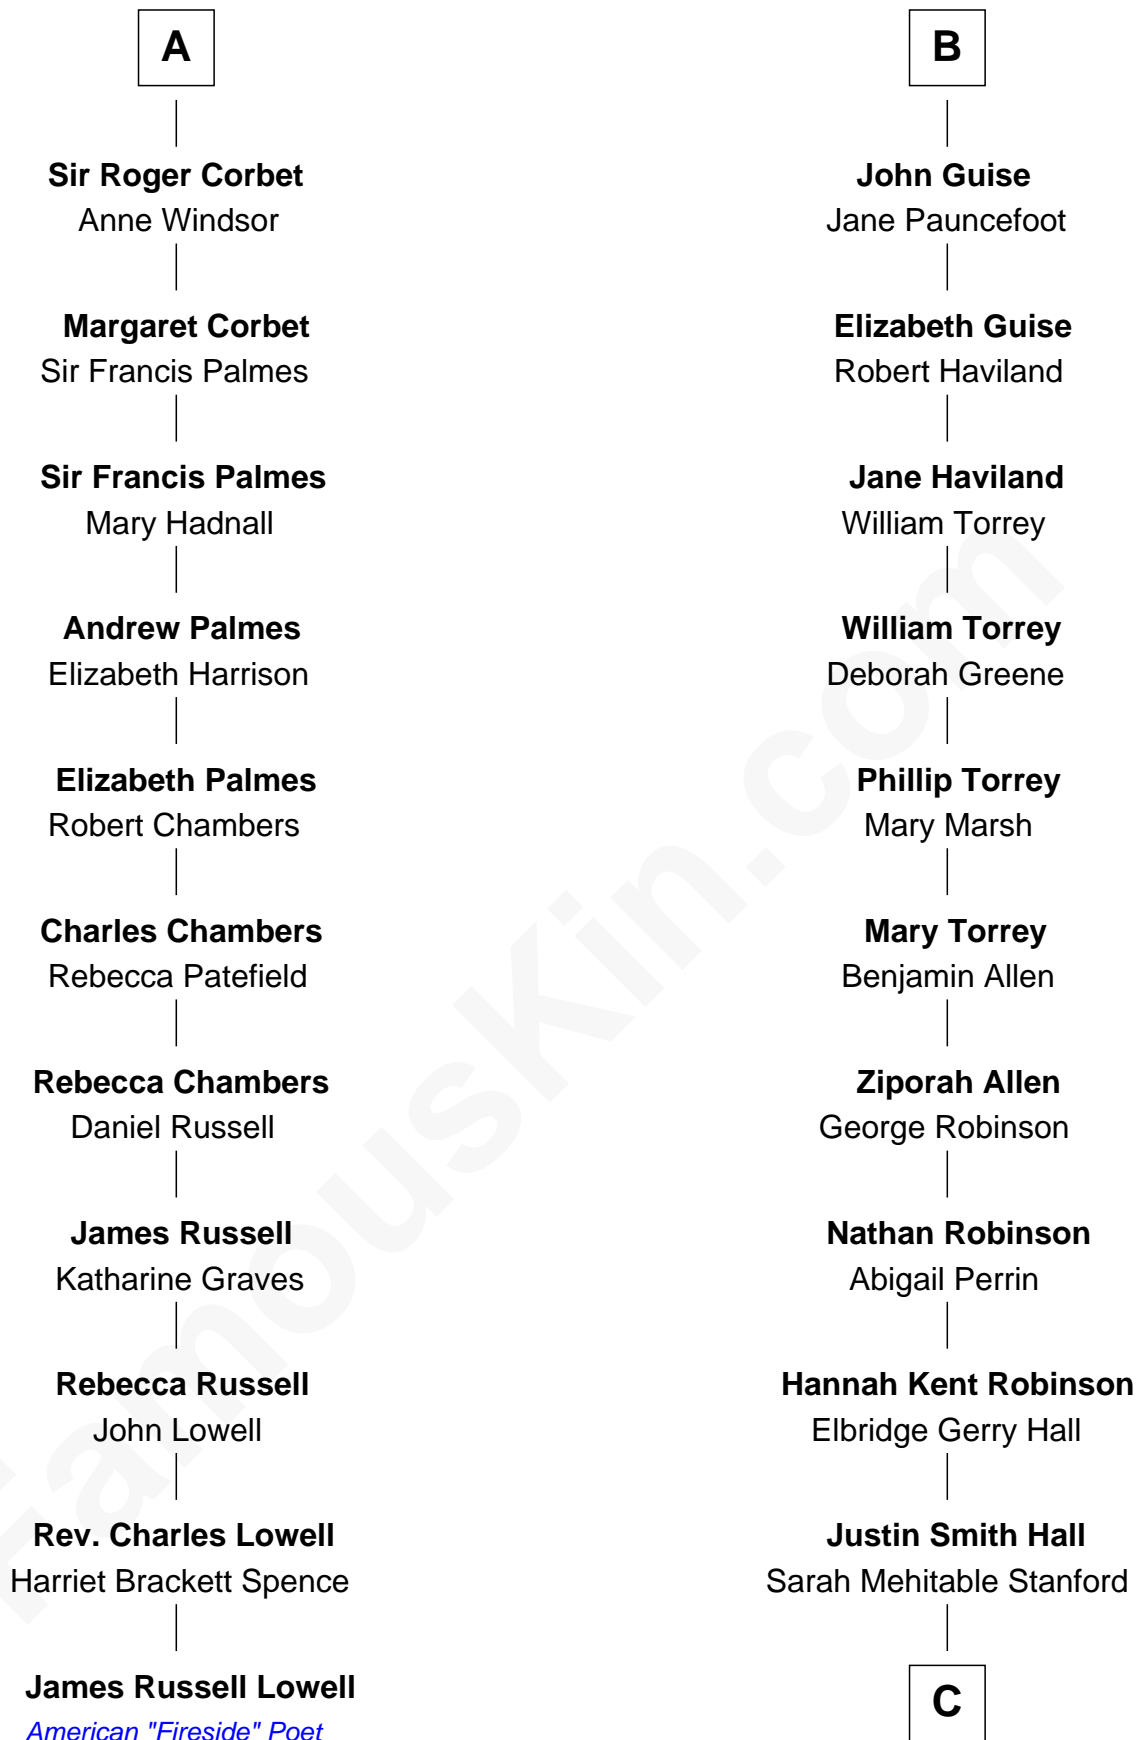

**FamousKin.com**  
**Relationship Chart of**  
**James Russell Lowell**  
*American "Fireside" Poet*

17th cousin 2 times removed of

**Raquel Welch**  
*Movie Actress*

**C**

**Emery Stanford Hall**

Clara Louise Adams

**Josephine Sarah Hall**

Armando Carlos Tejada

**Raquel Welch**

*aka Raquel Welch*

FamousKin.com