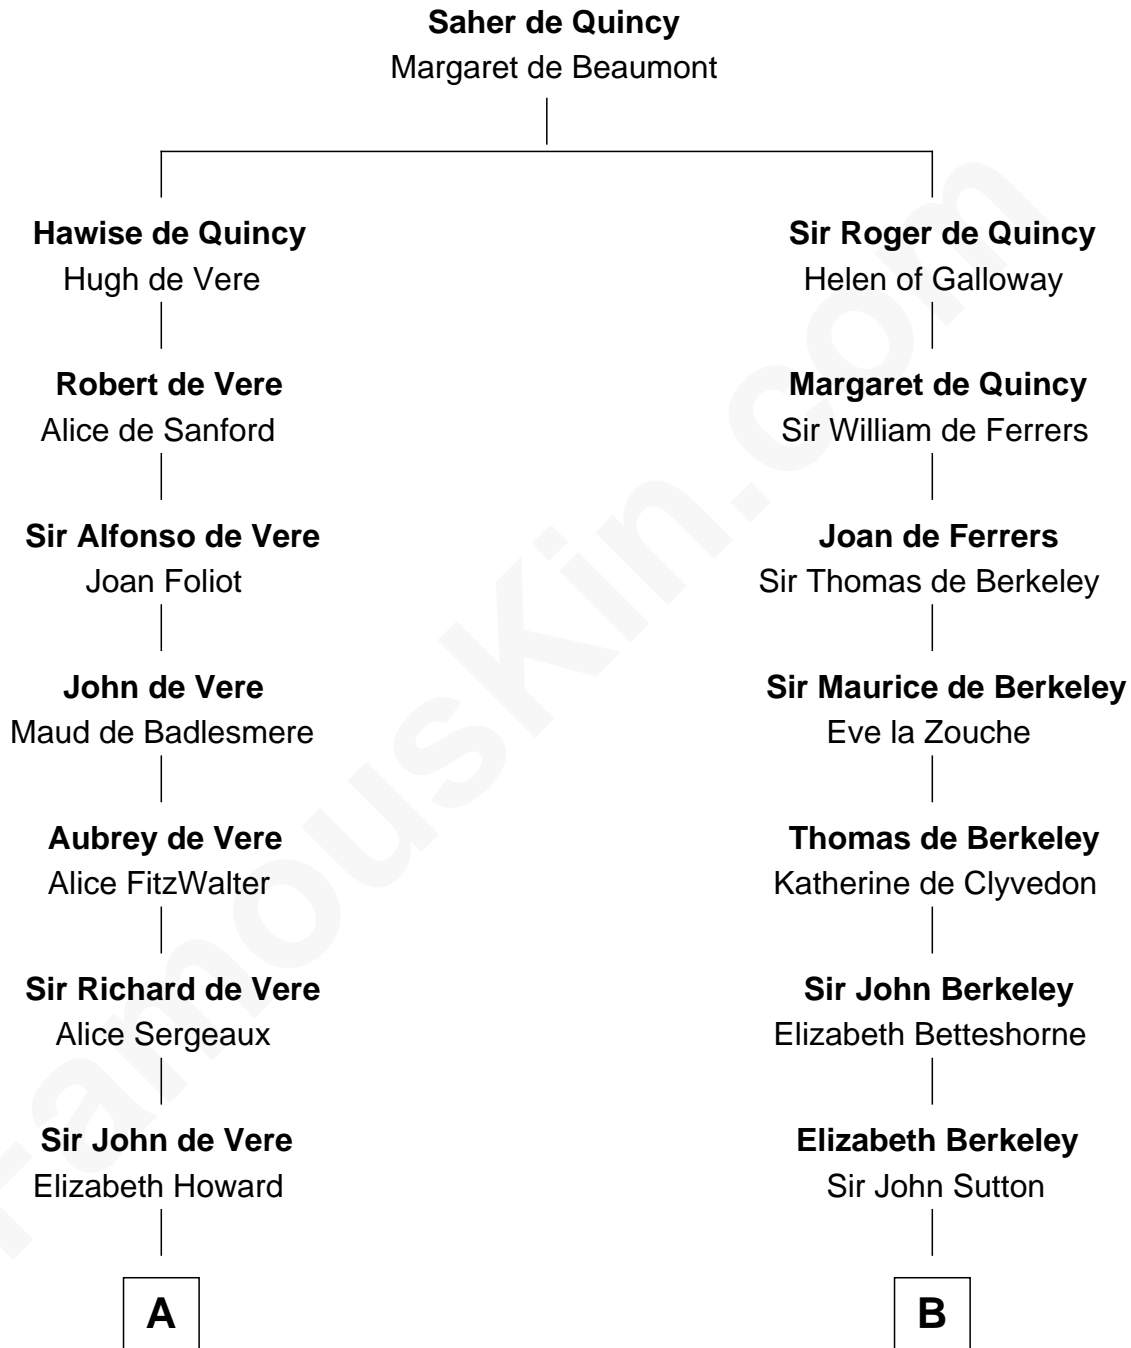

FamousKin.com Relationship Chart of

James Russell Lowell

American "Fireside" Poet

19th cousin of

Grover Cleveland

22nd and 24th U.S. President

C

John Lowell
Rebecca Russell

Rev. Charles Lowell
Harriet Brackett Spence

James Russell Lowell
American "Fireside" Poet

D

William Cleveland
Margaret Falley

Rev. Richard Falley Cleveland
Ann Neal

Grover Cleveland
22nd and 24th U.S. President