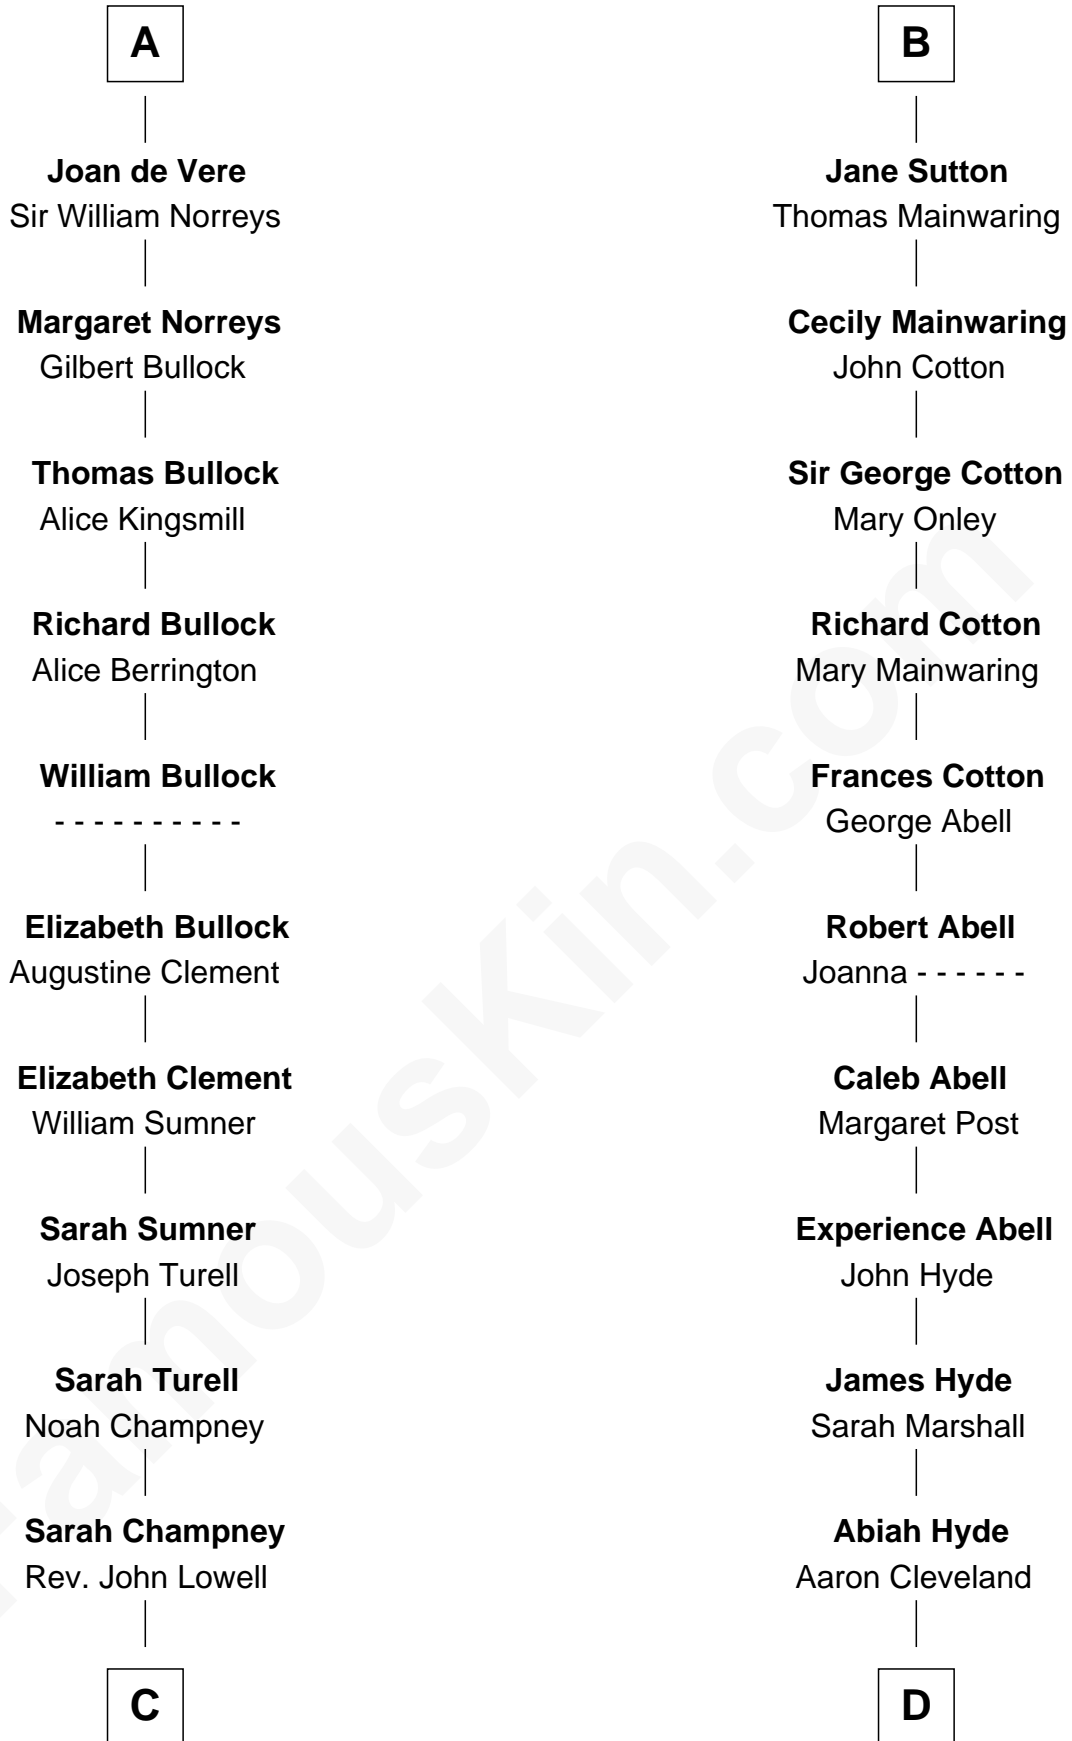

FamousKin.com Relationship Chart of

James Russell Lowell

American "Fireside" Poet

19th cousin of

Grover Cleveland

22nd and 24th U.S. President

C

John Lowell
Rebecca Russell

Rev. Charles Lowell
Harriet Brackett Spence

James Russell Lowell
American "Fireside" Poet

D

William Cleveland
Margaret Falley

Rev. Richard Falley Cleveland
Ann Neal

Grover Cleveland
22nd and 24th U.S. President