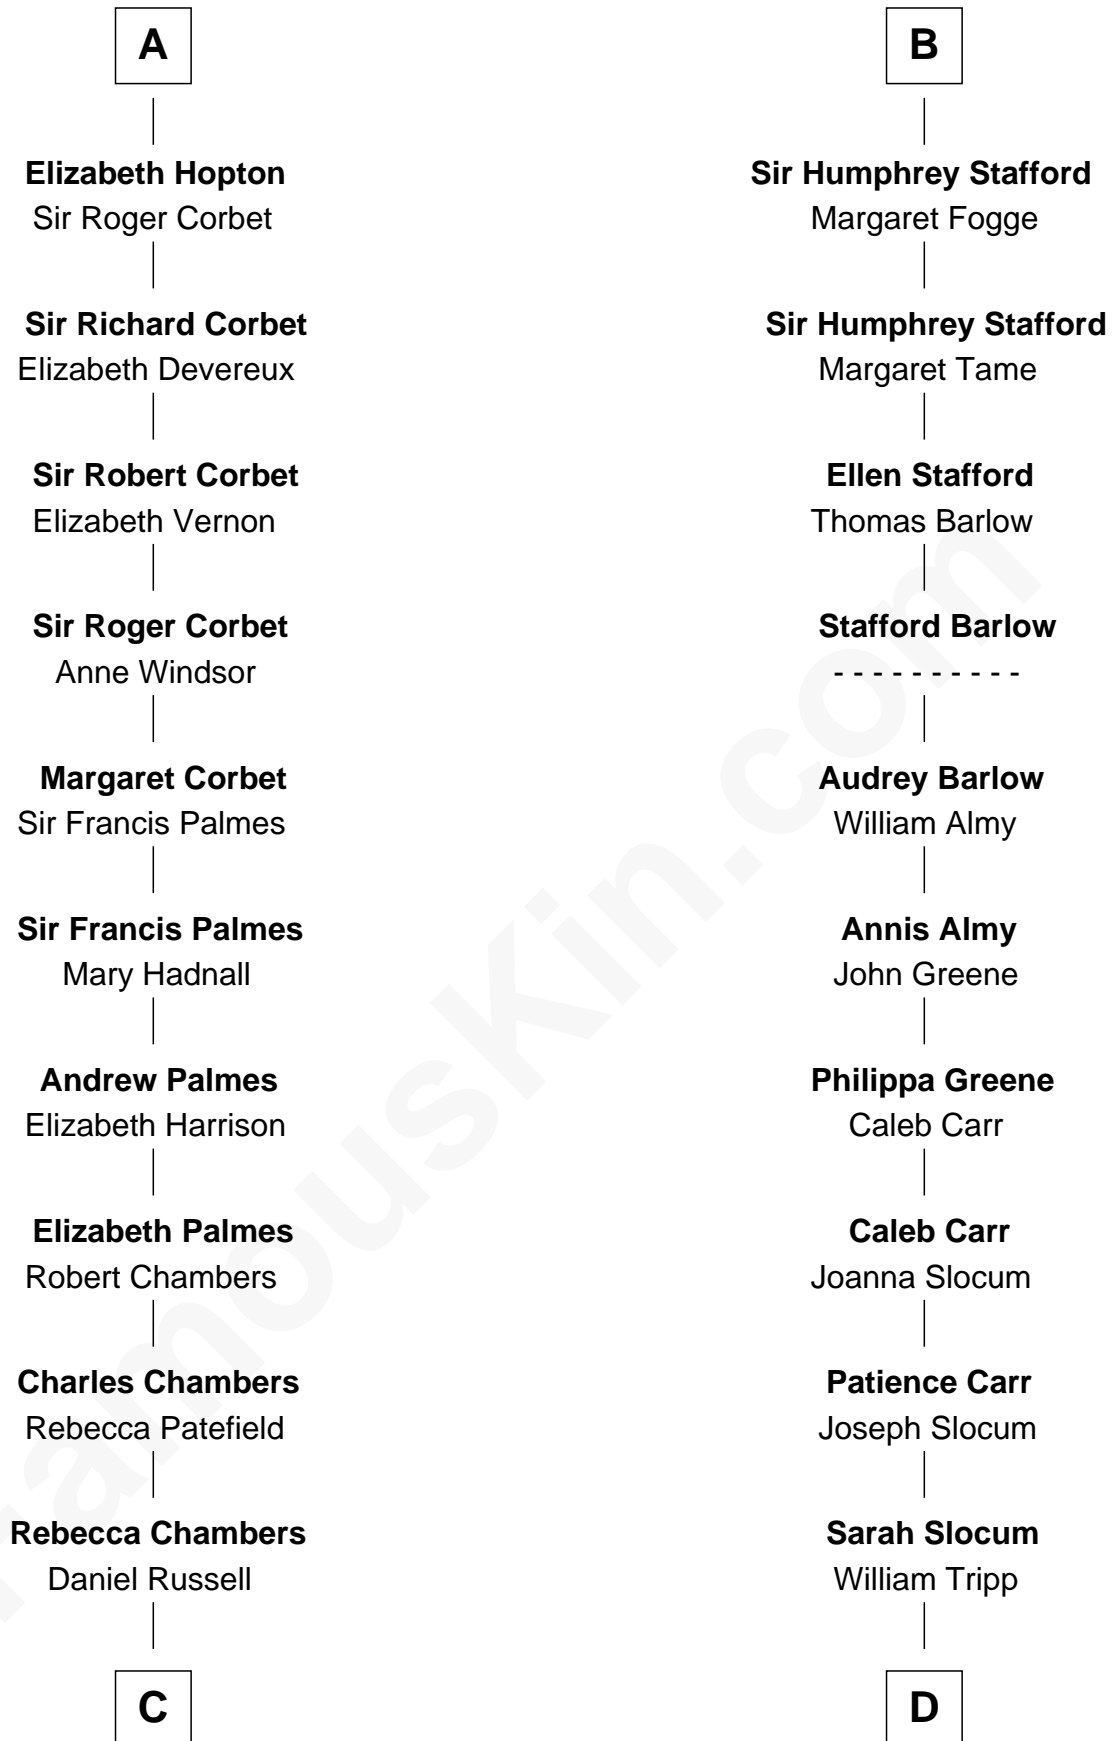

**FamousKin.com**  
**Relationship Chart of**  
**James Russell Lowell**  
*American "Fireside" Poet*

**20th cousin 1 time removed of**  
**Warren G. Harding**  
*29th U.S. President*

**John de Botetourte**  
 Maud FitzThomas