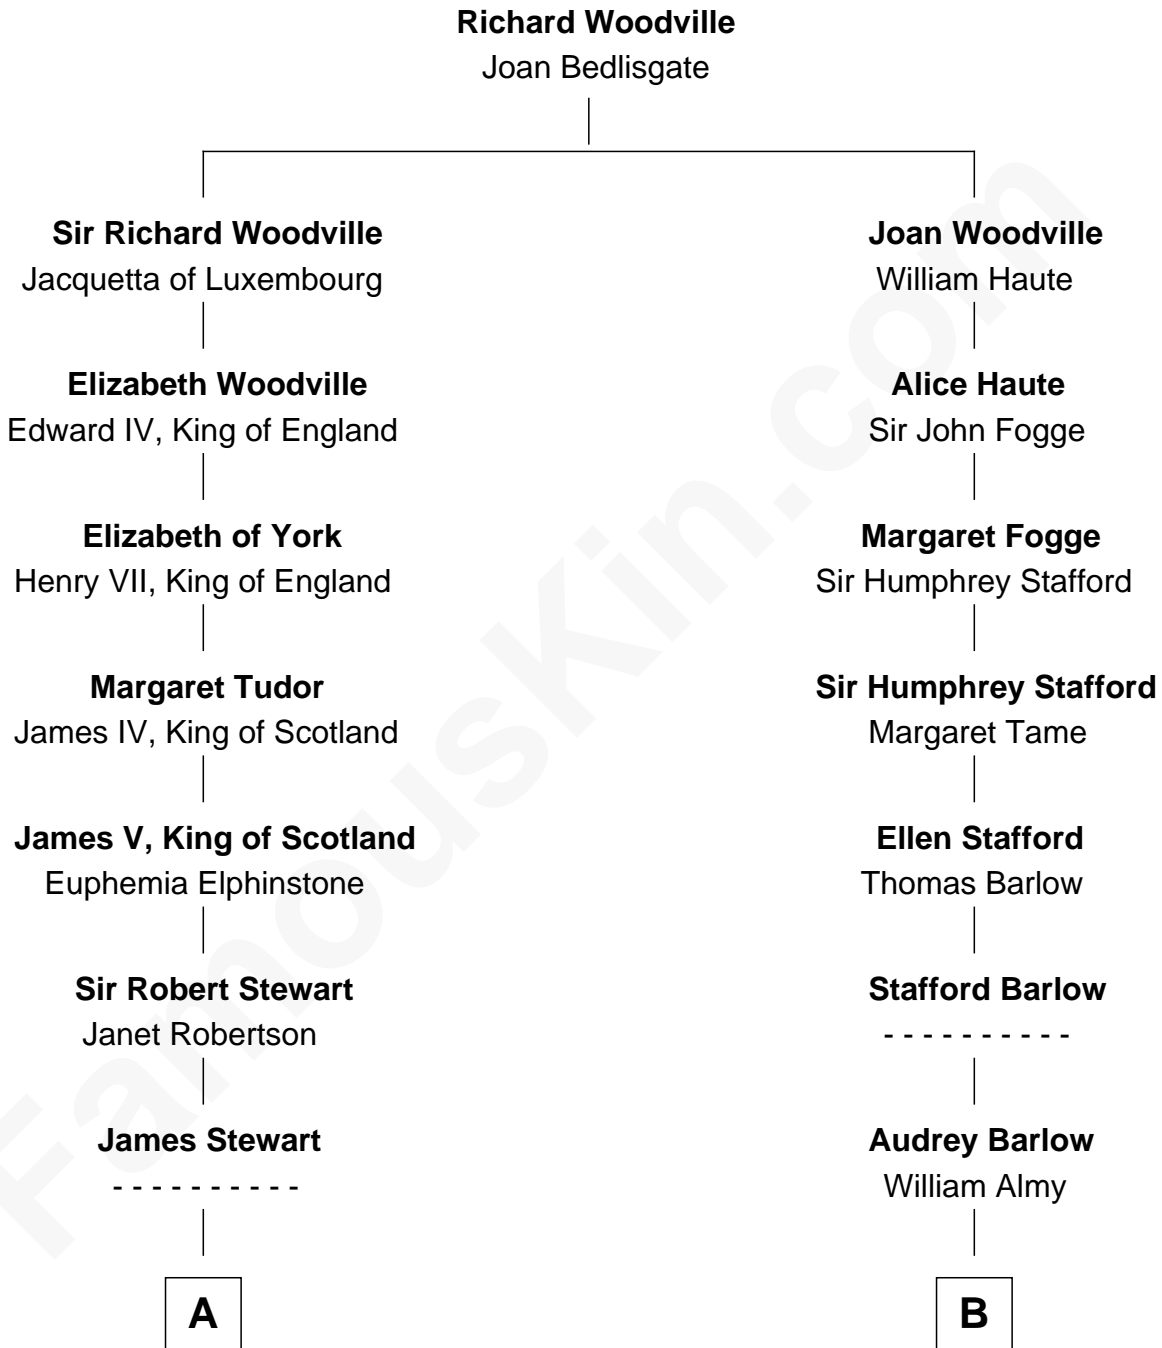

FamousKin.com
Relationship Chart of
James Russell Lowell
American "Fireside" Poet

15th cousin 1 time removed of
Warren G. Harding
29th U.S. President

A

Margaret Stewart
Francis Moodie

Barbara Moodie
Patrick Balfour

George Balfour
Marjorie Baikie

Barbara Balfour
William Traill

William Traill
Isabel Fea

Robert Traill
Mary Whipple

Mary Whipple Traill
Keith Spence

Harriet Brackett Spence
Rev. Charles Lowell

James Russell Lowell
American "Fireside" Poet