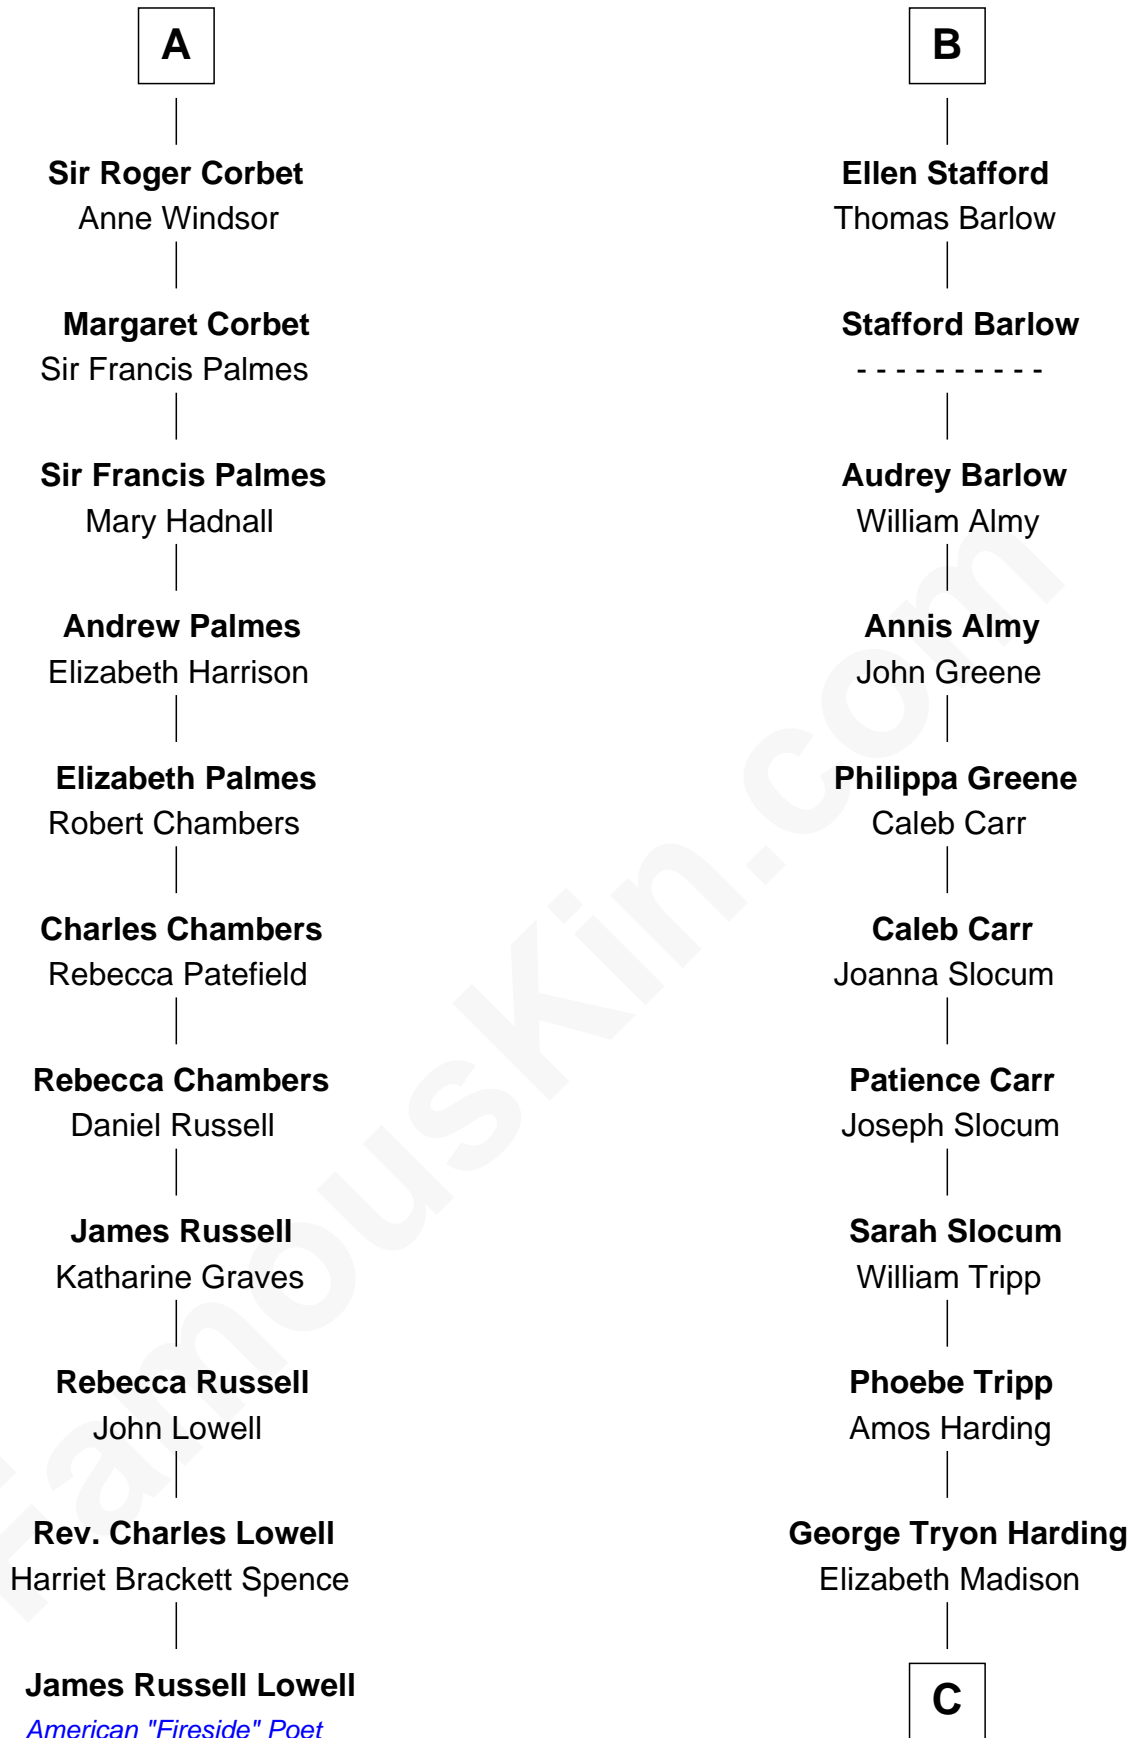

FamousKin.com
Relationship Chart of
James Russell Lowell
American "Fireside" Poet

17th cousin 2 times removed of

Warren G. Harding
29th U.S. President

C

Charles Alexander Harding

Mary Ann Crawford

Dr. George Tryon Harding

Phoebe Elizabeth Dickerson

Warren G. Harding

29th U.S. President

FamousKin.com