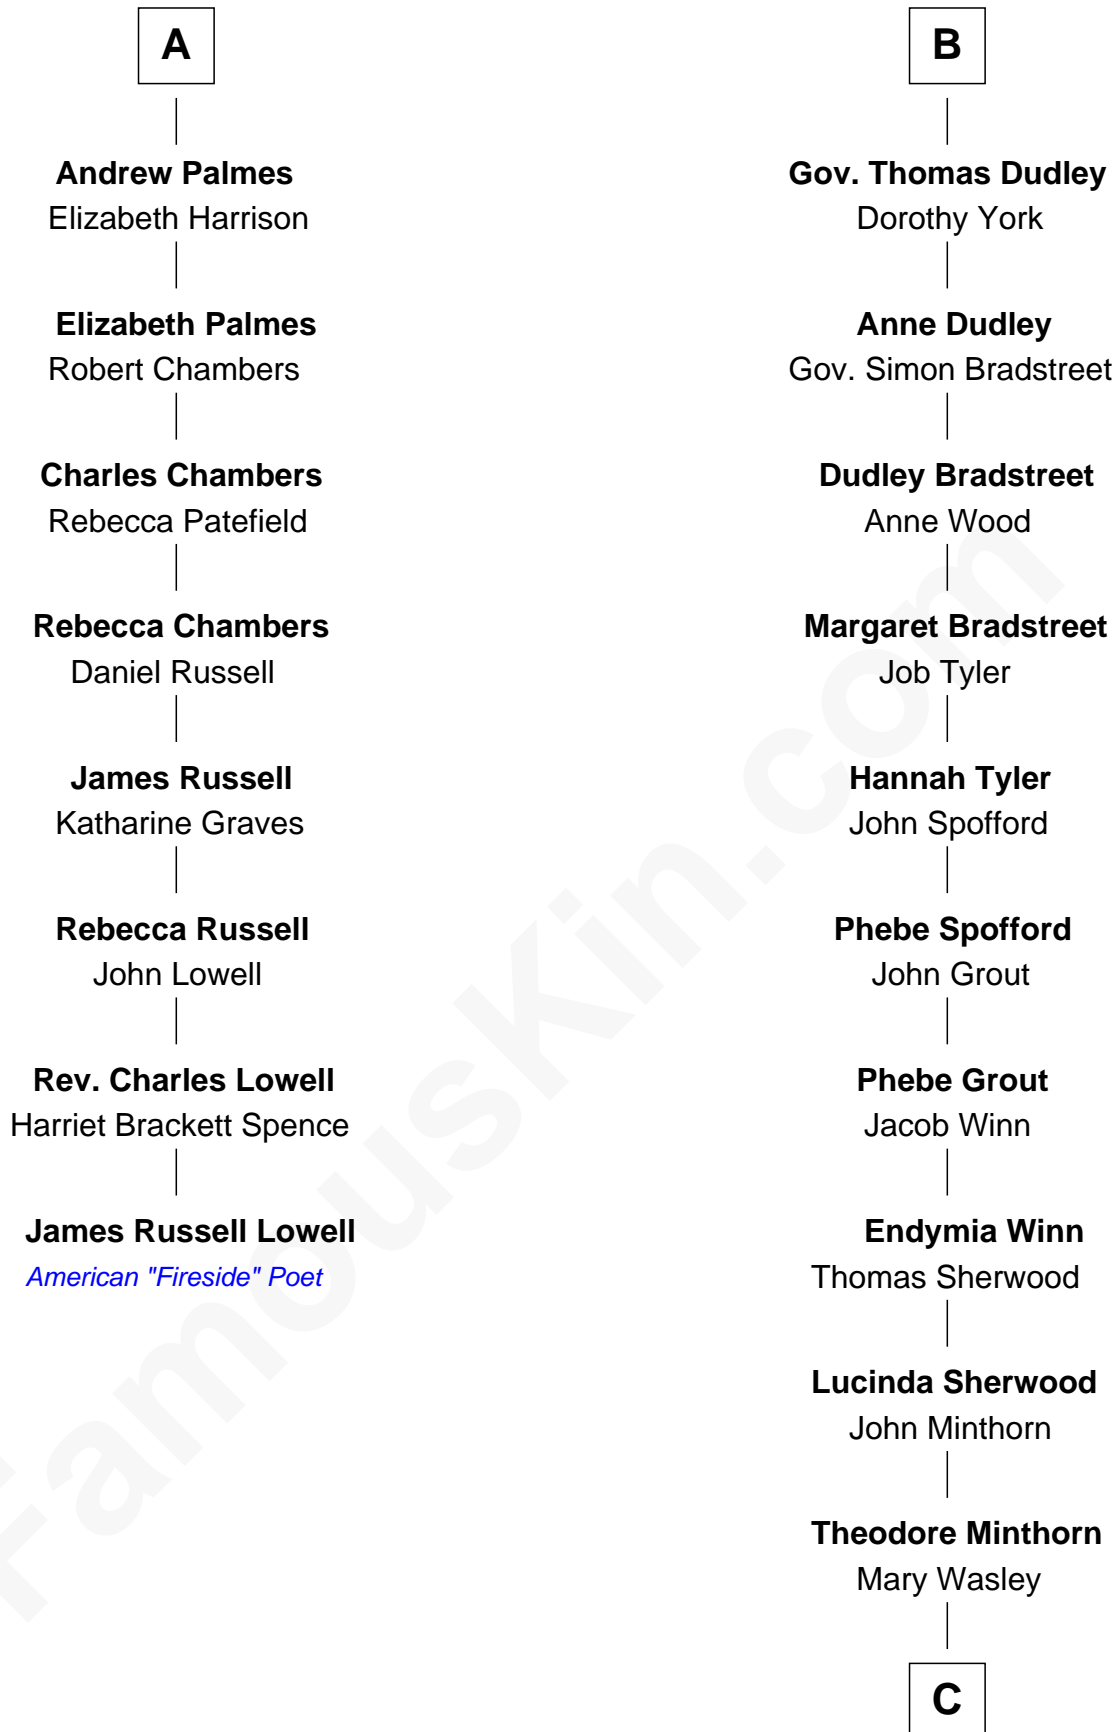

FamousKin.com
Relationship Chart of
James Russell Lowell
American "Fireside" Poet

14th cousin 4 times removed of

Herbert Hoover
31st U.S. President

Sir Walter Blount
 Sancha de Ayala

Sir Thomas Blount
 Margaret de Gresley

Sir Edward Sutton
 Cecily Willoughby

Anne Windsor
 Sir Roger Corbet

Sir John Sutton
 Cecily Grey

Margaret Corbet
 Sir Francis Palmes

Sir Henry Dudley
 ----- Ashton

Probable

Sir Francis Palmes
 Mary Hadnall

Roger Dudley
 Susanna Thorne

A

B

C

Hulda Randall Minthorn

Jessie Clark Hoover

Herbert Hoover

31st U.S. President

FamousKin.com