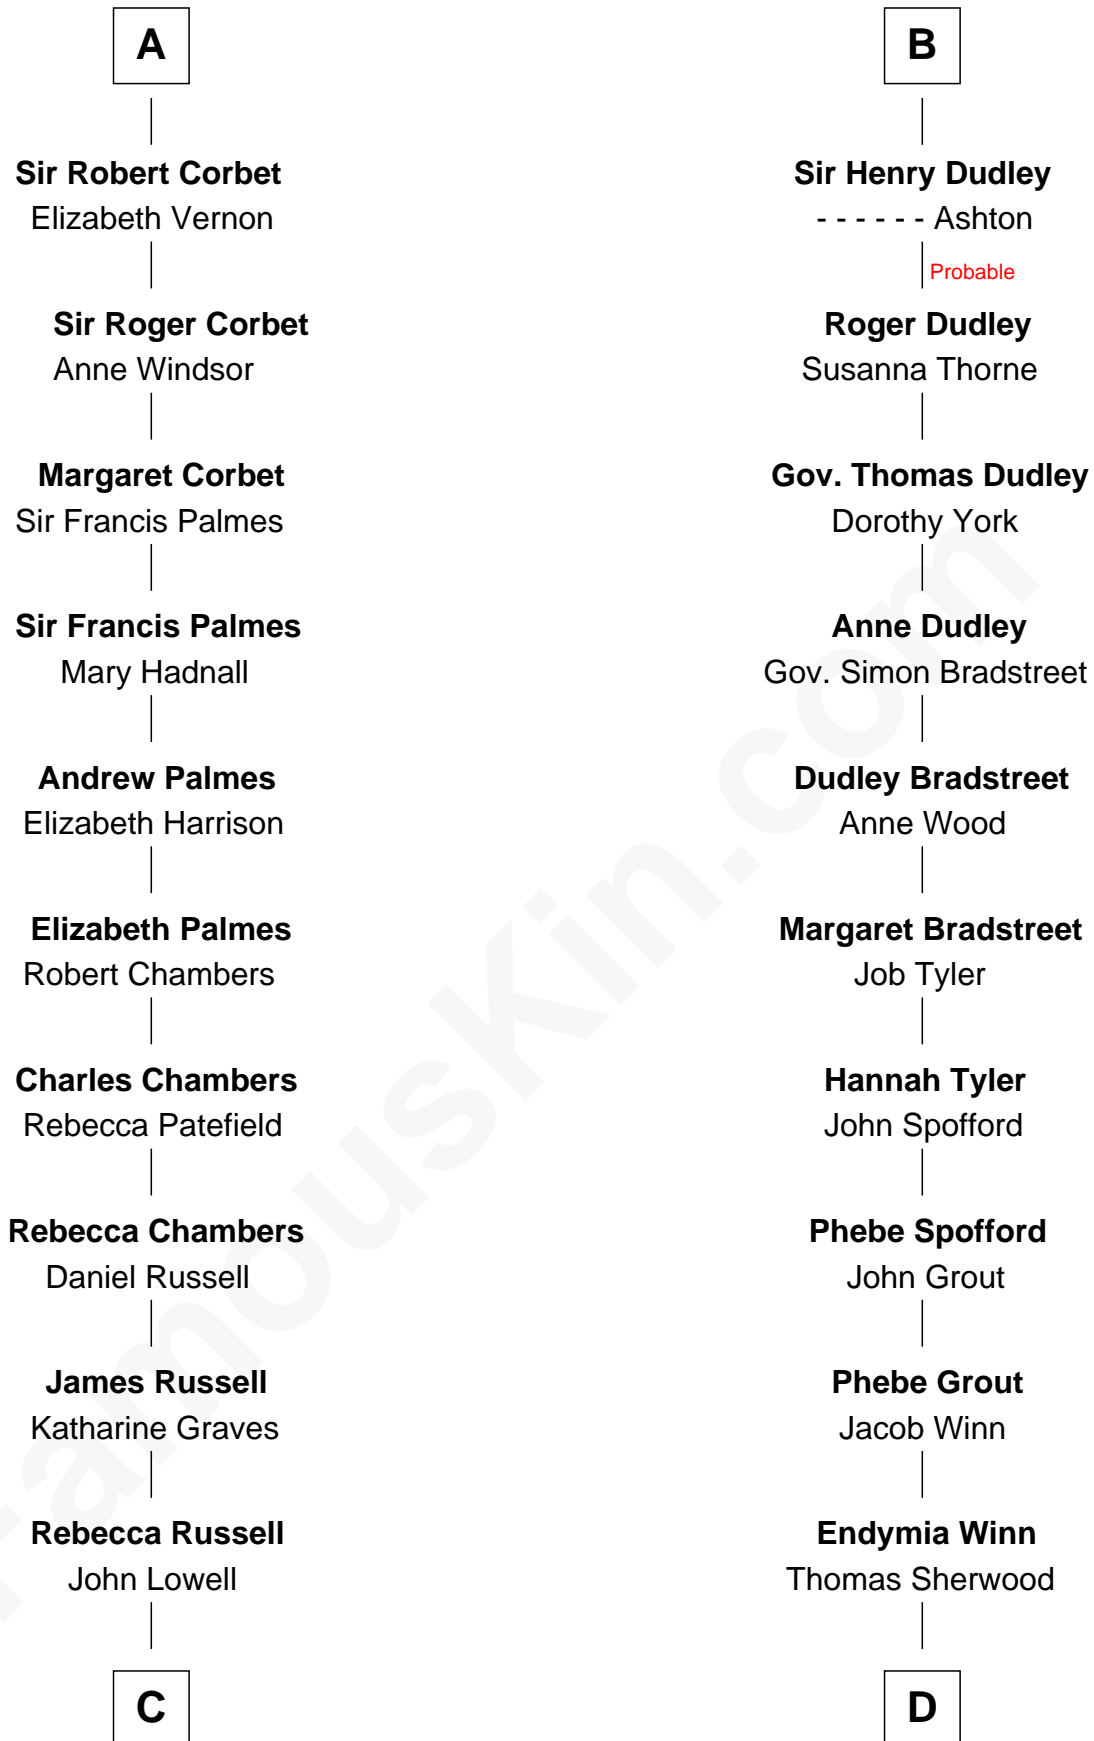

FamousKin.com
Relationship Chart of
James Russell Lowell
American "Fireside" Poet

18th cousin 2 times removed of

Herbert Hoover
31st U.S. President

C

Rev. Charles Lowell
Harriet Brackett Spence

James Russell Lowell
American "Fireside" Poet

D

Lucinda Sherwood
John Minthorn

Theodore Minthorn
Mary Wasley

Hulda Randall Minthorn
Jessie Clark Hoover

Herbert Hoover
31st U.S. President

FamousKin.com