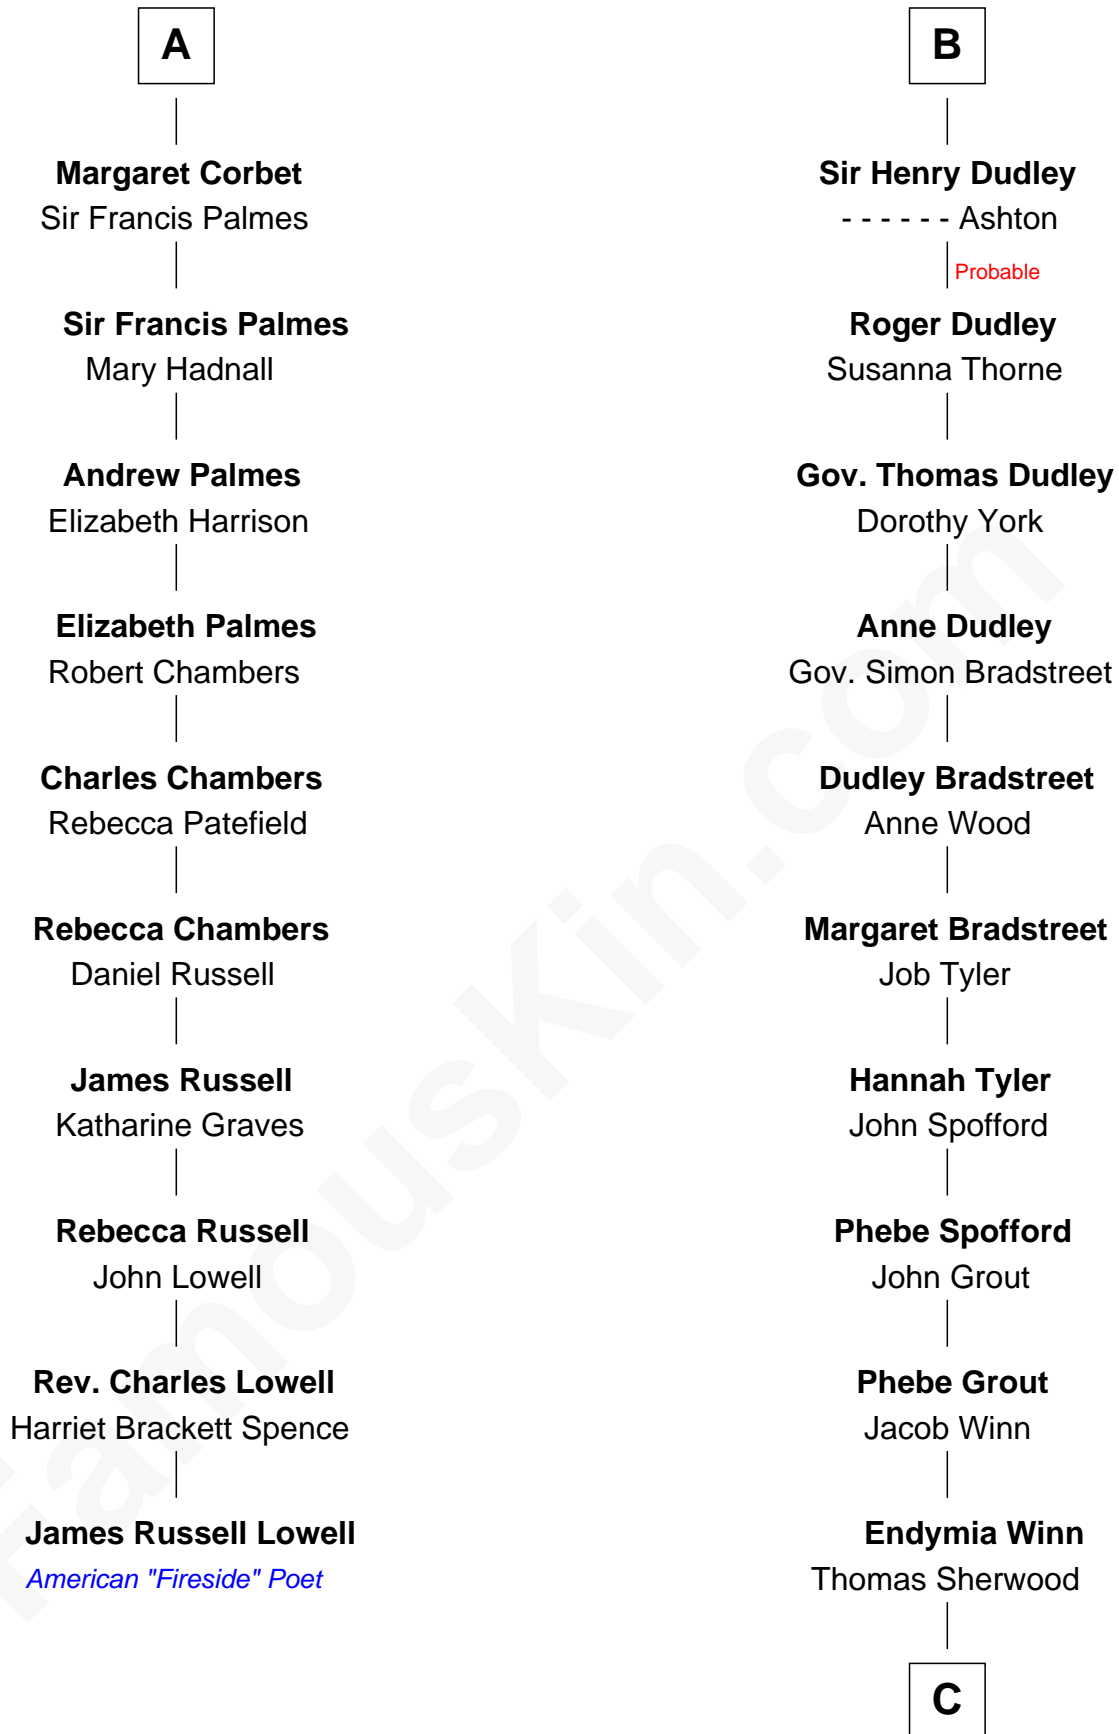

FamousKin.com
Relationship Chart of
James Russell Lowell
American "Fireside" Poet

16th cousin 4 times removed of

Herbert Hoover
31st U.S. President

Sir William de Ros
 Margery de Badlesmere

C

Lucinda Sherwood

John Minthorn

Theodore Minthorn

Mary Wasley

Hulda Randall Minthorn

Jessie Clark Hoover

Herbert Hoover

31st U.S. President

FamousKin.com