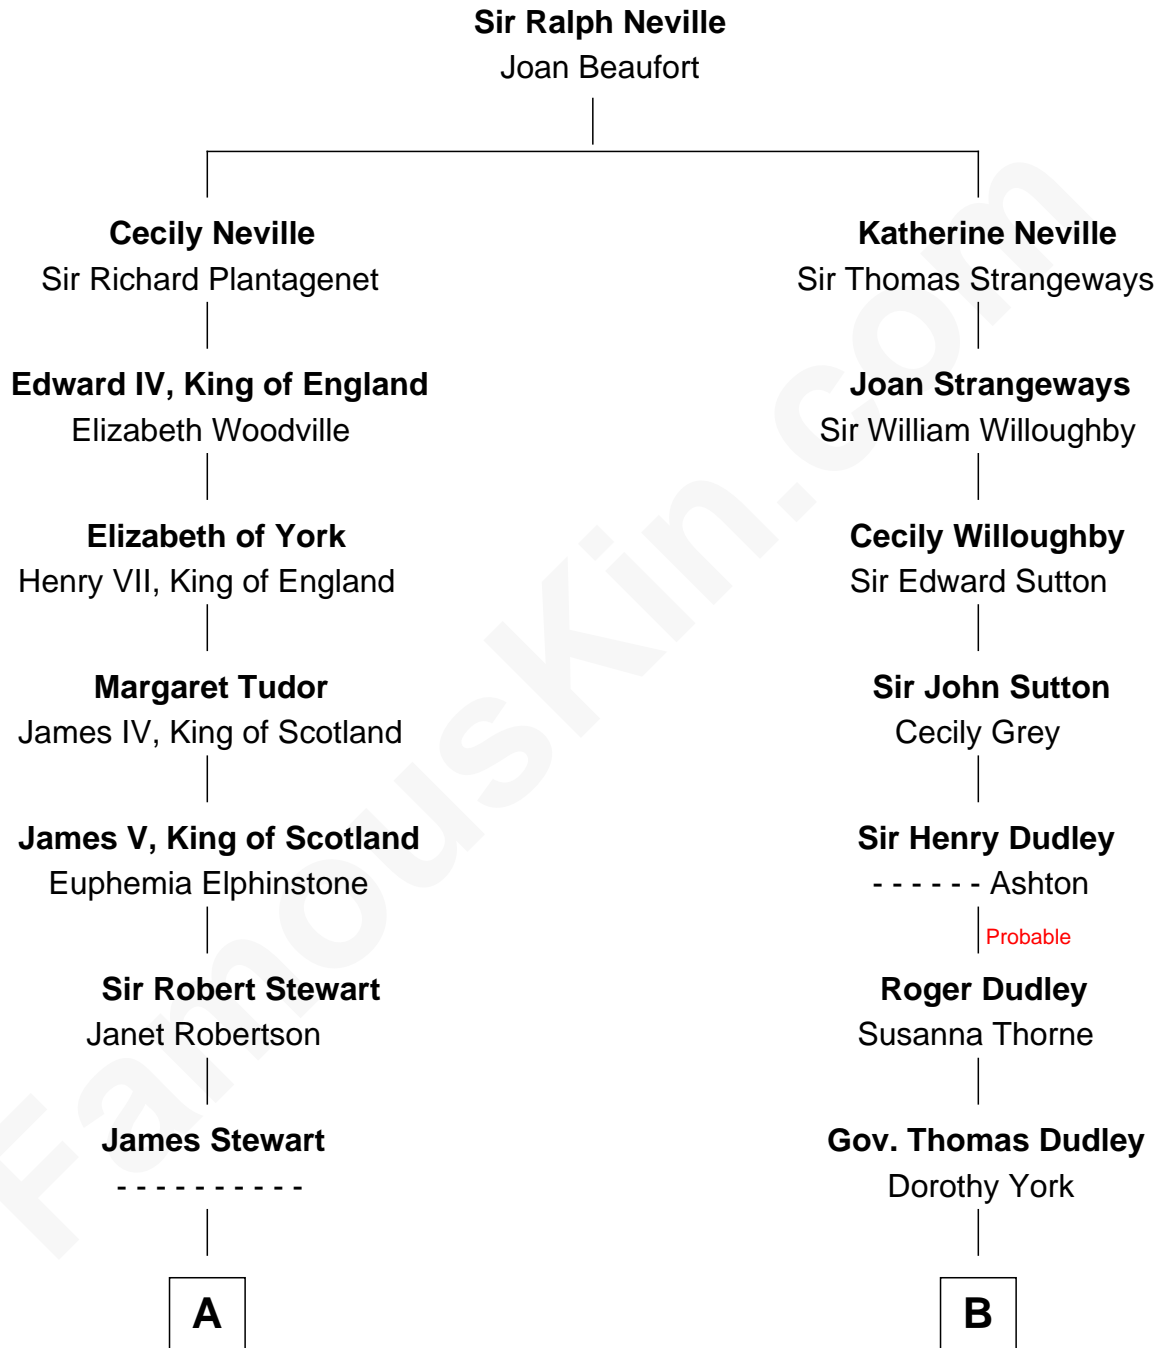

FamousKin.com
Relationship Chart of
James Russell Lowell
American "Fireside" Poet

15th cousin 2 times removed of

Herbert Hoover
31st U.S. President

A

Margaret Stewart

Francis Moodie

Barbara Moodie

Patrick Balfour

George Balfour

Marjorie Baikie

Barbara Balfour

William Traill

William Traill

Isabel Fea

Robert Traill

Mary Whipple

Gov. Simon Bradstreet

Dudley Bradstreet

Anne Wood

Margaret Bradstreet

Job Tyler

Hannah Tyler

John Spofford

Phebe Spofford