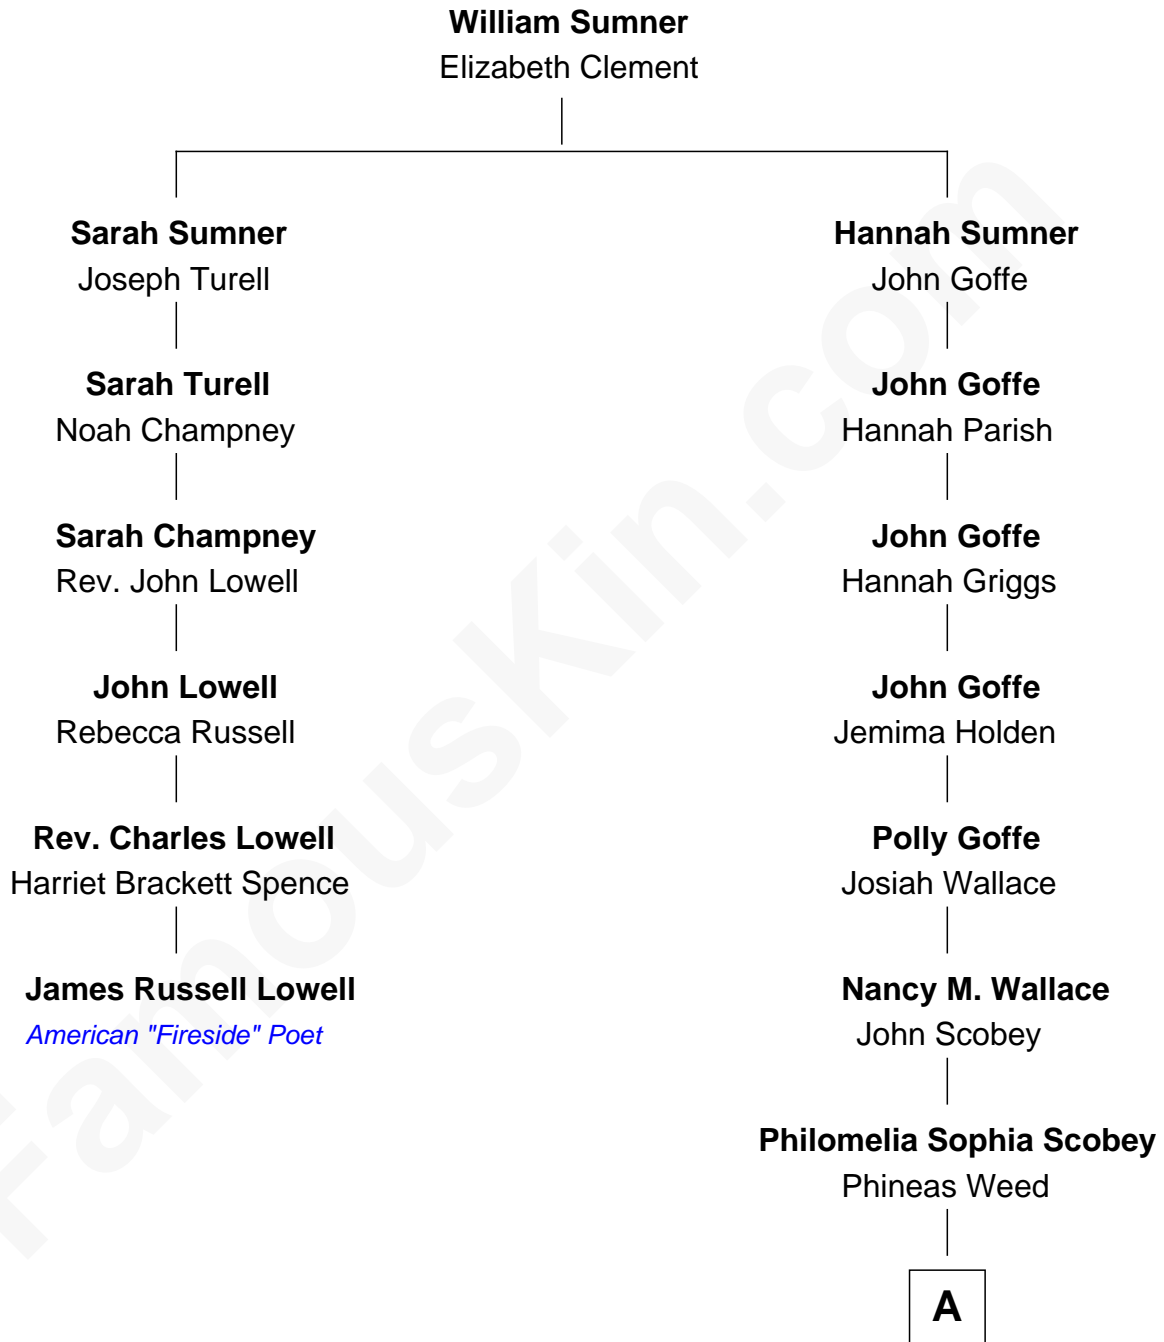

FamousKin.com Relationship Chart of

James Russell Lowell

American "Fireside" Poet

5th cousin 3 times removed of

Lou (Henry) Hoover

First Lady of President Herbert Hoover

A

Florence Ida Weed
Charles Delano Henry

Lou (Henry) Hoover
First Lady of Herbert Hoover

FamousKin.com