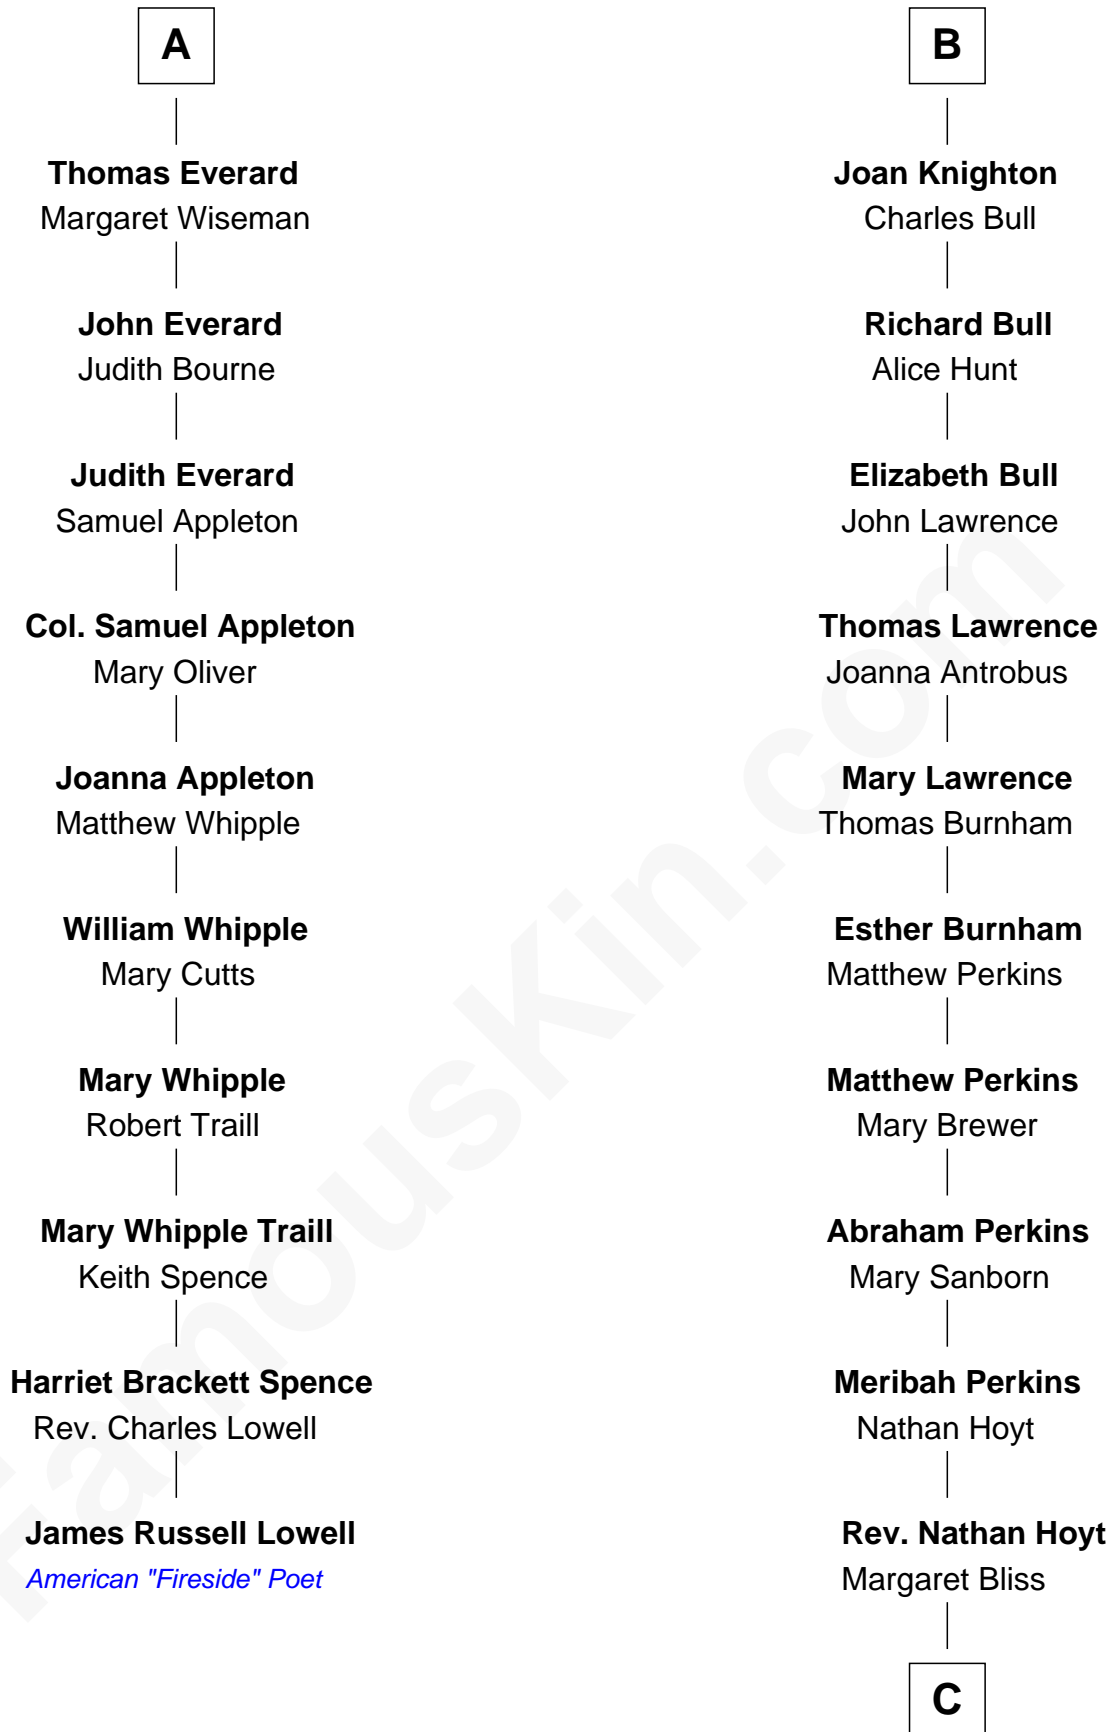

**FamousKin.com**  
**Relationship Chart of**  
**James Russell Lowell**  
*American "Fireside" Poet*

16th cousin 2 times removed of

**Ellen Louise (Axson) Wilson**  
*First Lady of President Woodrow Wilson*

C

**Margaret Jane Hoyt**  
Rev. Samuel Edward Axson

**Ellen Louise (Axson) Wilson**  
*First Lady of Woodrow Wilson*

FamousKin.com