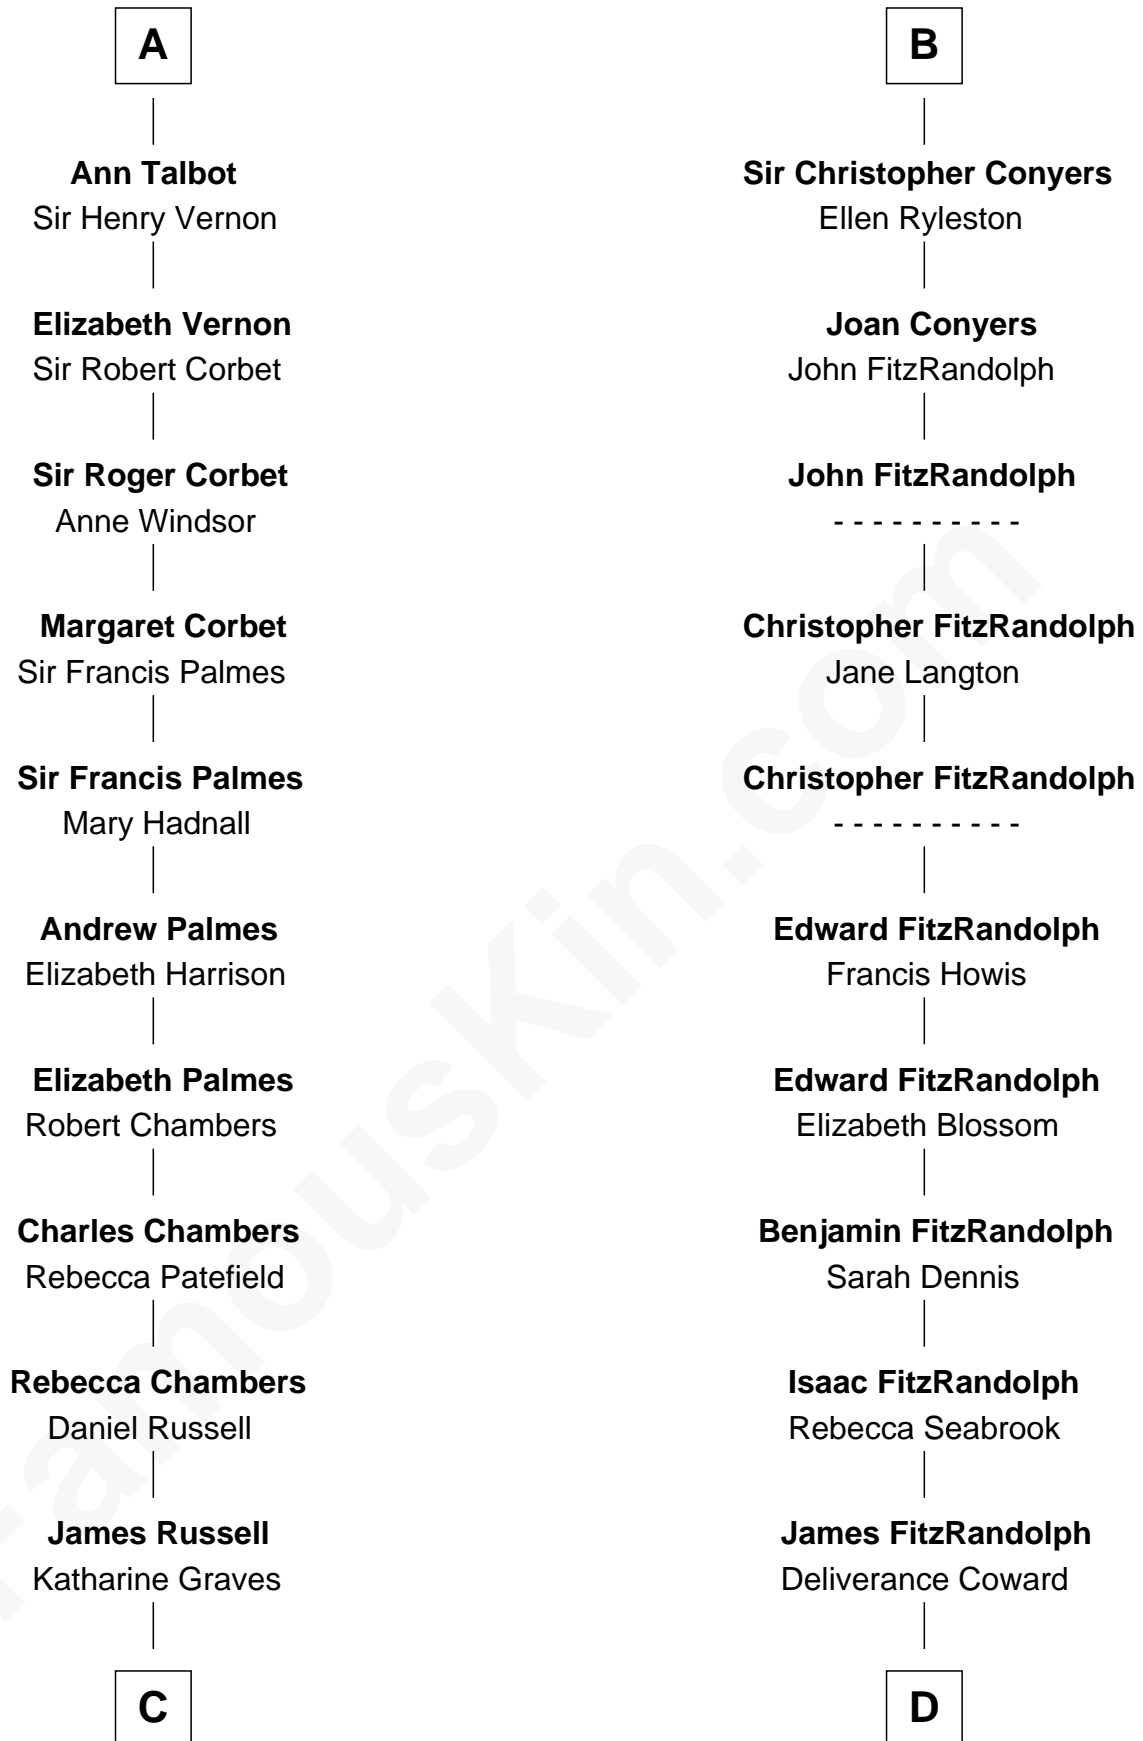

## Relationship Chart of

### James Russell Lowell

American "Fireside" Poet

19th cousin 1 time removed of

### Ellen Louise (Axson) Wilson

First Lady of President Woodrow Wilson

**C**

**Rebecca Russell**

John Lowell

**Rev. Charles Lowell**  
Harriet Brackett Spence

**James Russell Lowell**  
*American "Fireside" Poet*

**D**

**Isaac FitzRandolph**

Eleanor Hunter

**Rebecca Longstreet FitzRandolph**  
Rev. Isaac Stockton Keith Axson

**Rev. Samuel Edward Axson**  
Margaret Jane Hoyt

**Ellen Louise (Axson) Wilson**  
*First Lady of Woodrow Wilson*