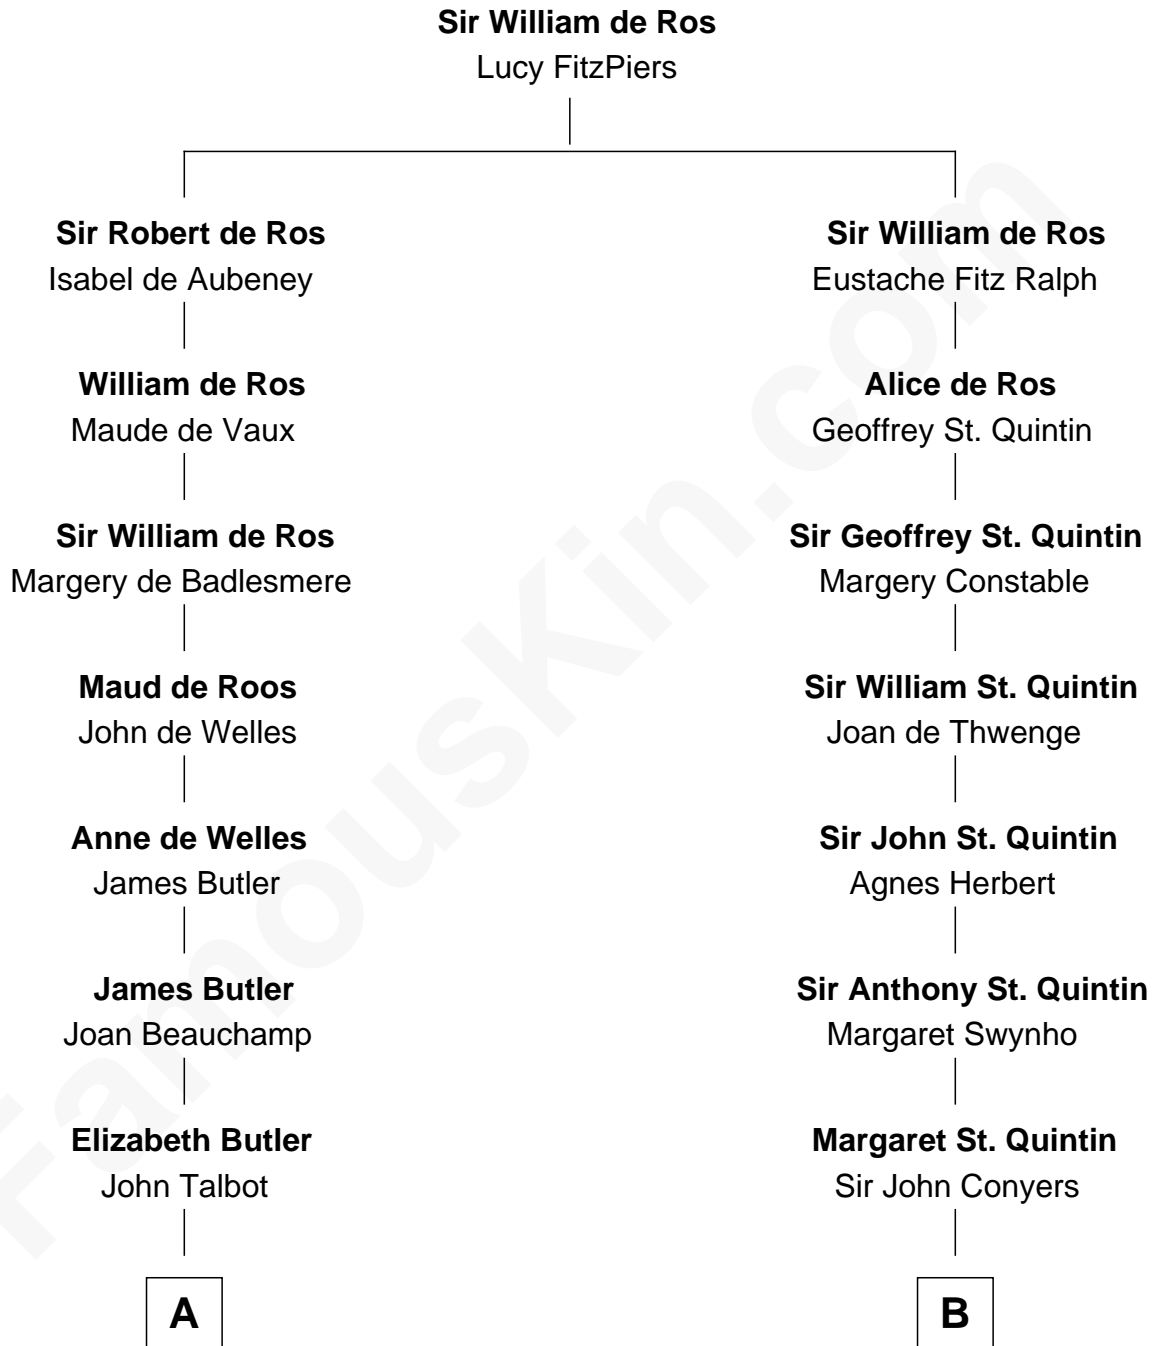

Ellen Louise (Axson) Wilson

First Lady of President Woodrow Wilson