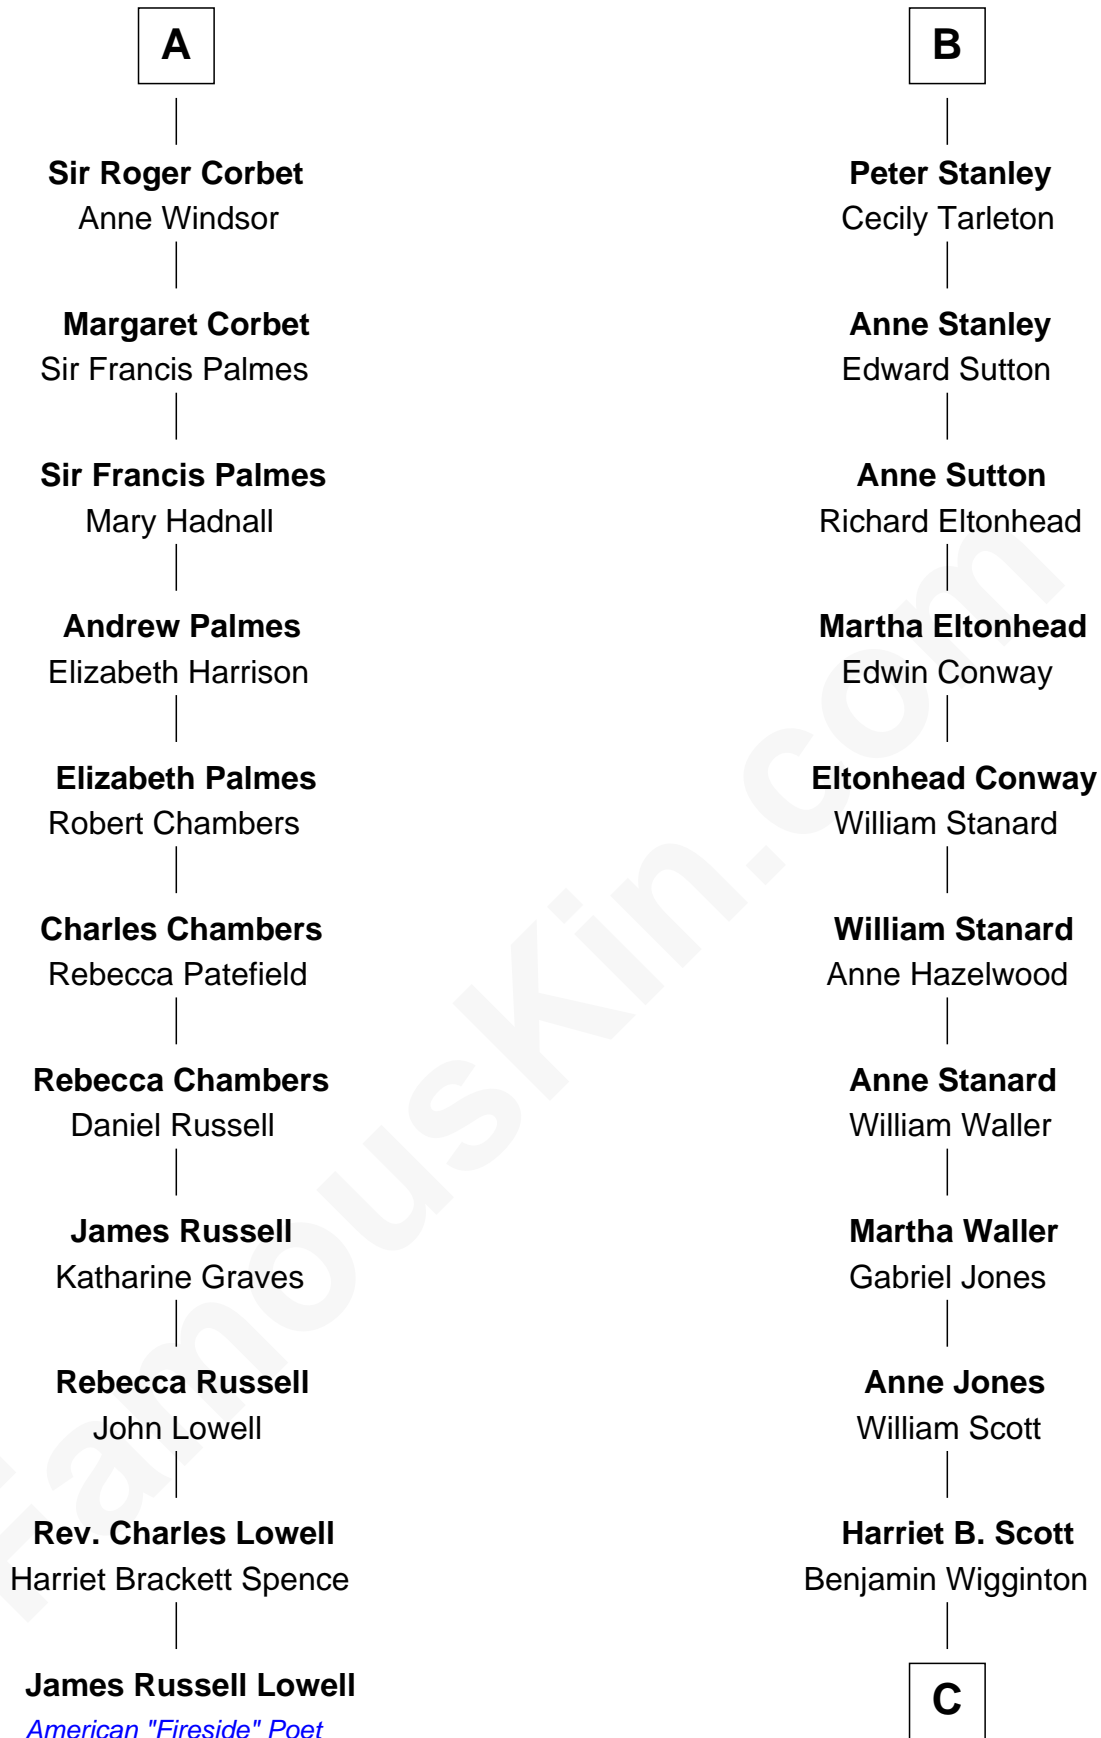

**FamousKin.com**  
**Relationship Chart of**  
**James Russell Lowell**  
*American "Fireside" Poet*

17th cousin 2 times removed of

**Edith (Bolling) Wilson**  
*First Lady of President Woodrow Wilson*

**C**

**Anne E. Wigginton**

Archibald Bolling

**William Holcombe Bolling**

Sarah Spiers White

**Edith (Bolling) Wilson**

*First Lady of Woodrow Wilson*

FamousKin.com