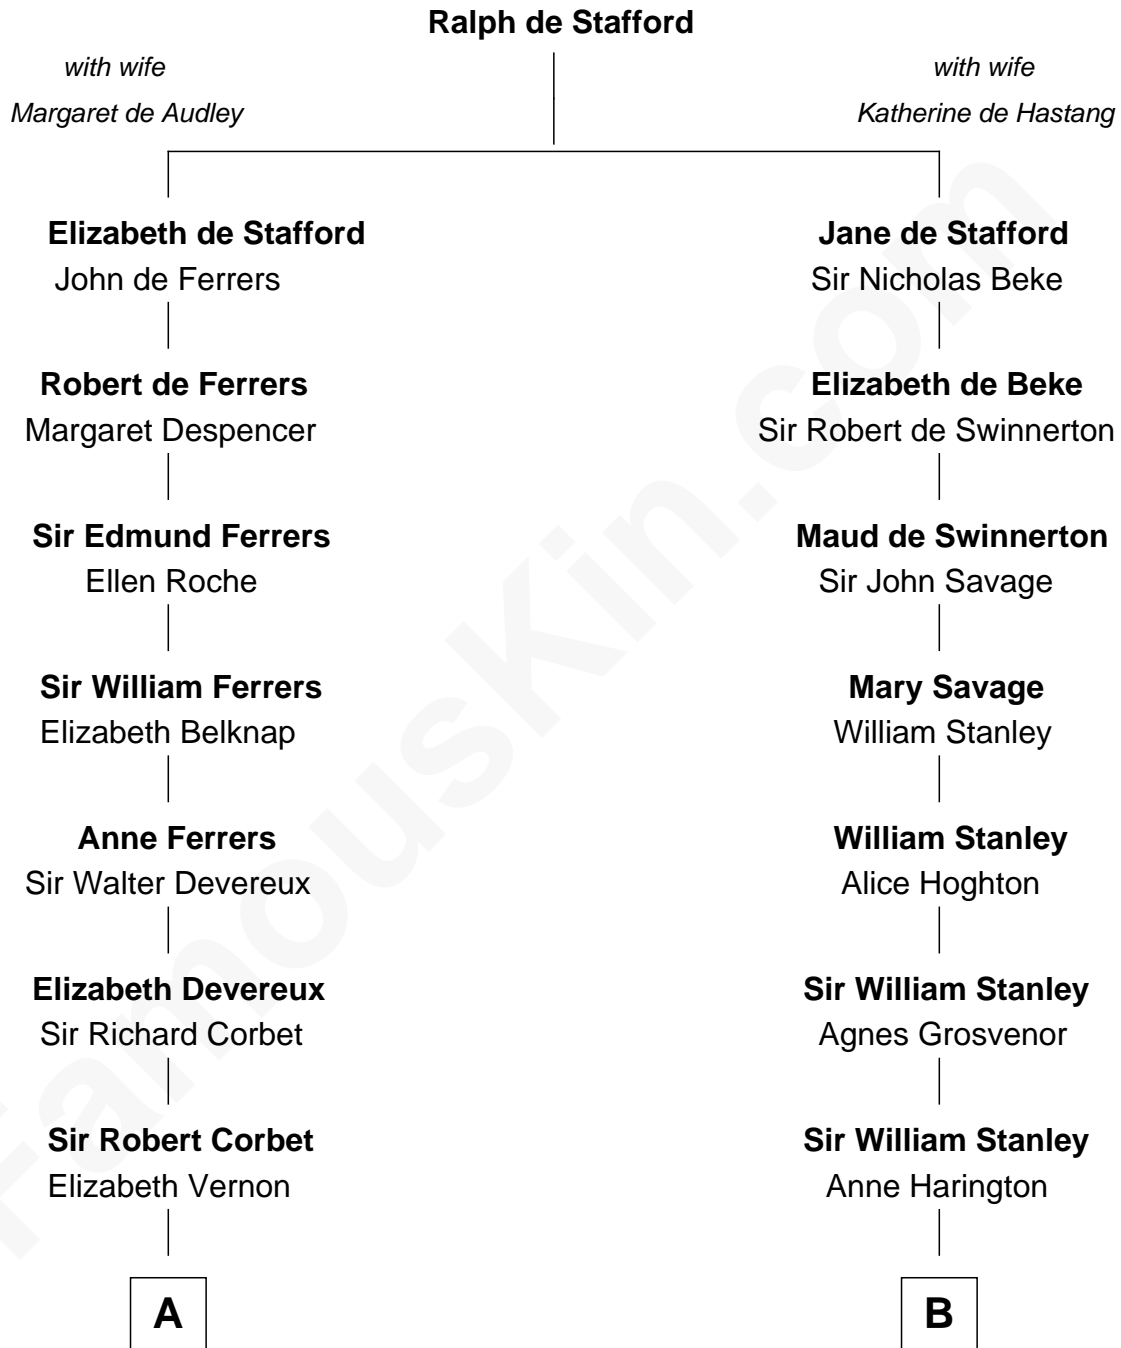

**FamousKin.com**  
**Relationship Chart of**  
**James Russell Lowell**  
*American "Fireside" Poet*

17th cousin 2 times removed of

**Edith (Bolling) Wilson**  
*First Lady of President Woodrow Wilson*

**C**

**Anne E. Wigginton**

Archibald Bolling

**William Holcombe Bolling**

Sarah Spiers White

**Edith (Bolling) Wilson**

*First Lady of Woodrow Wilson*

FamousKin.com