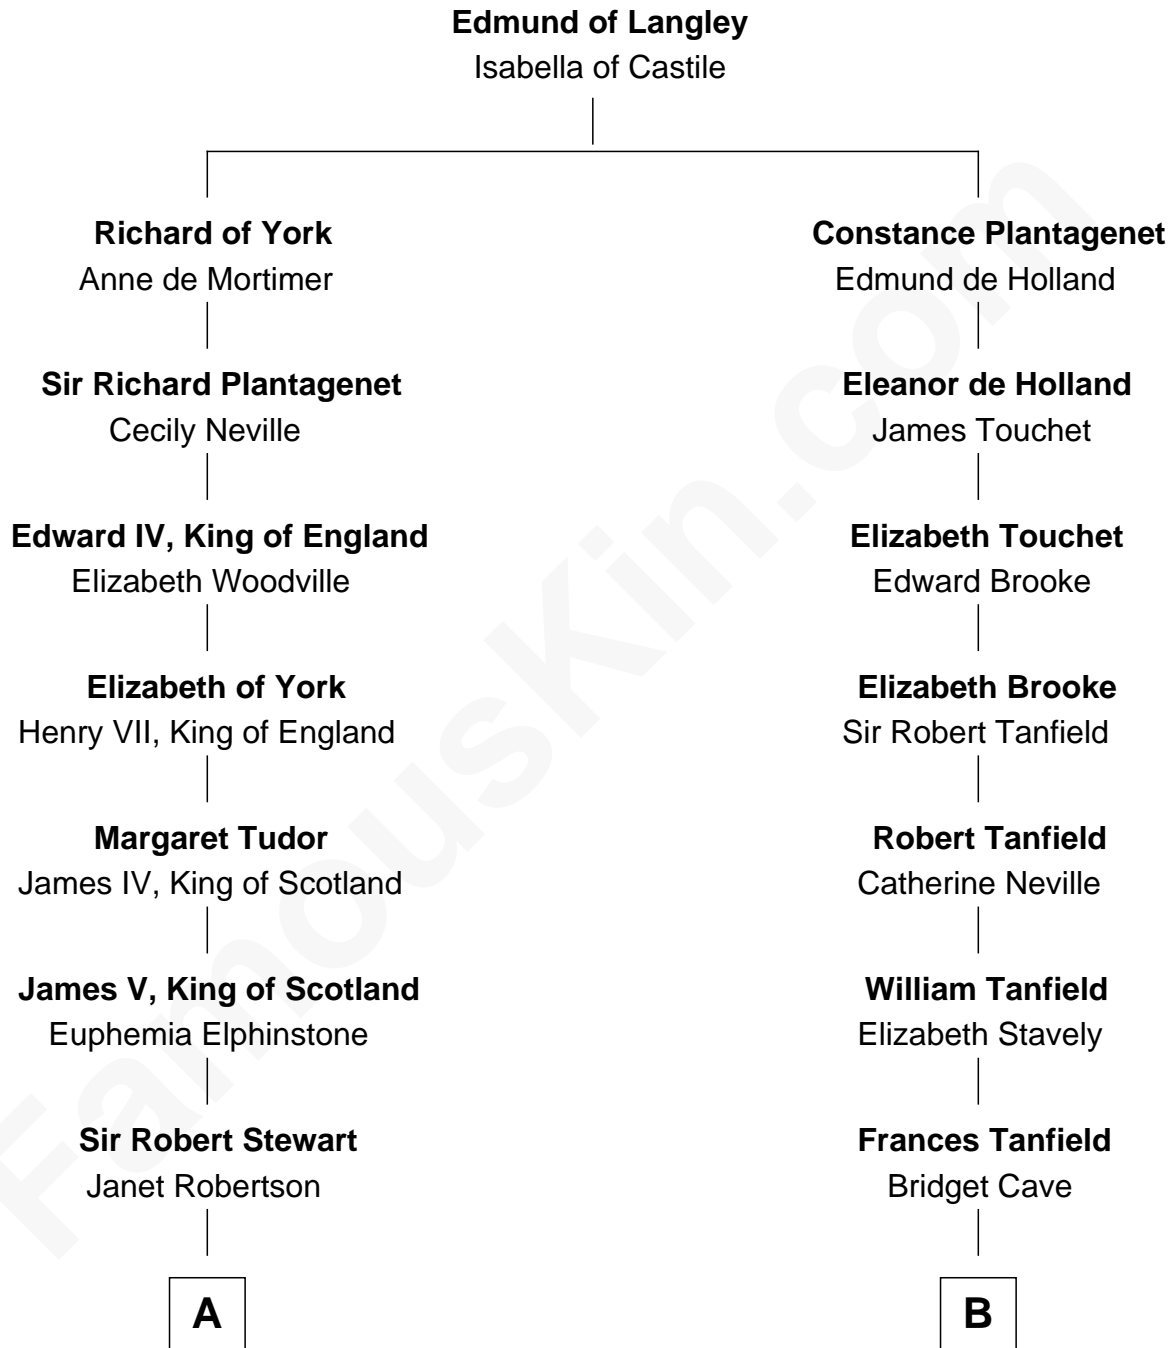

**FamousKin.com**  
**Relationship Chart of**  
**James Russell Lowell**  
*American "Fireside" Poet*

**16th cousin 2 times removed of**

**Edith (Bolling) Wilson**  
*First Lady of President Woodrow Wilson*

C

William Holcombe Bolling

Sarah Spiers White

Edith (Bolling) Wilson

*First Lady of Woodrow Wilson*

FamousKin.com