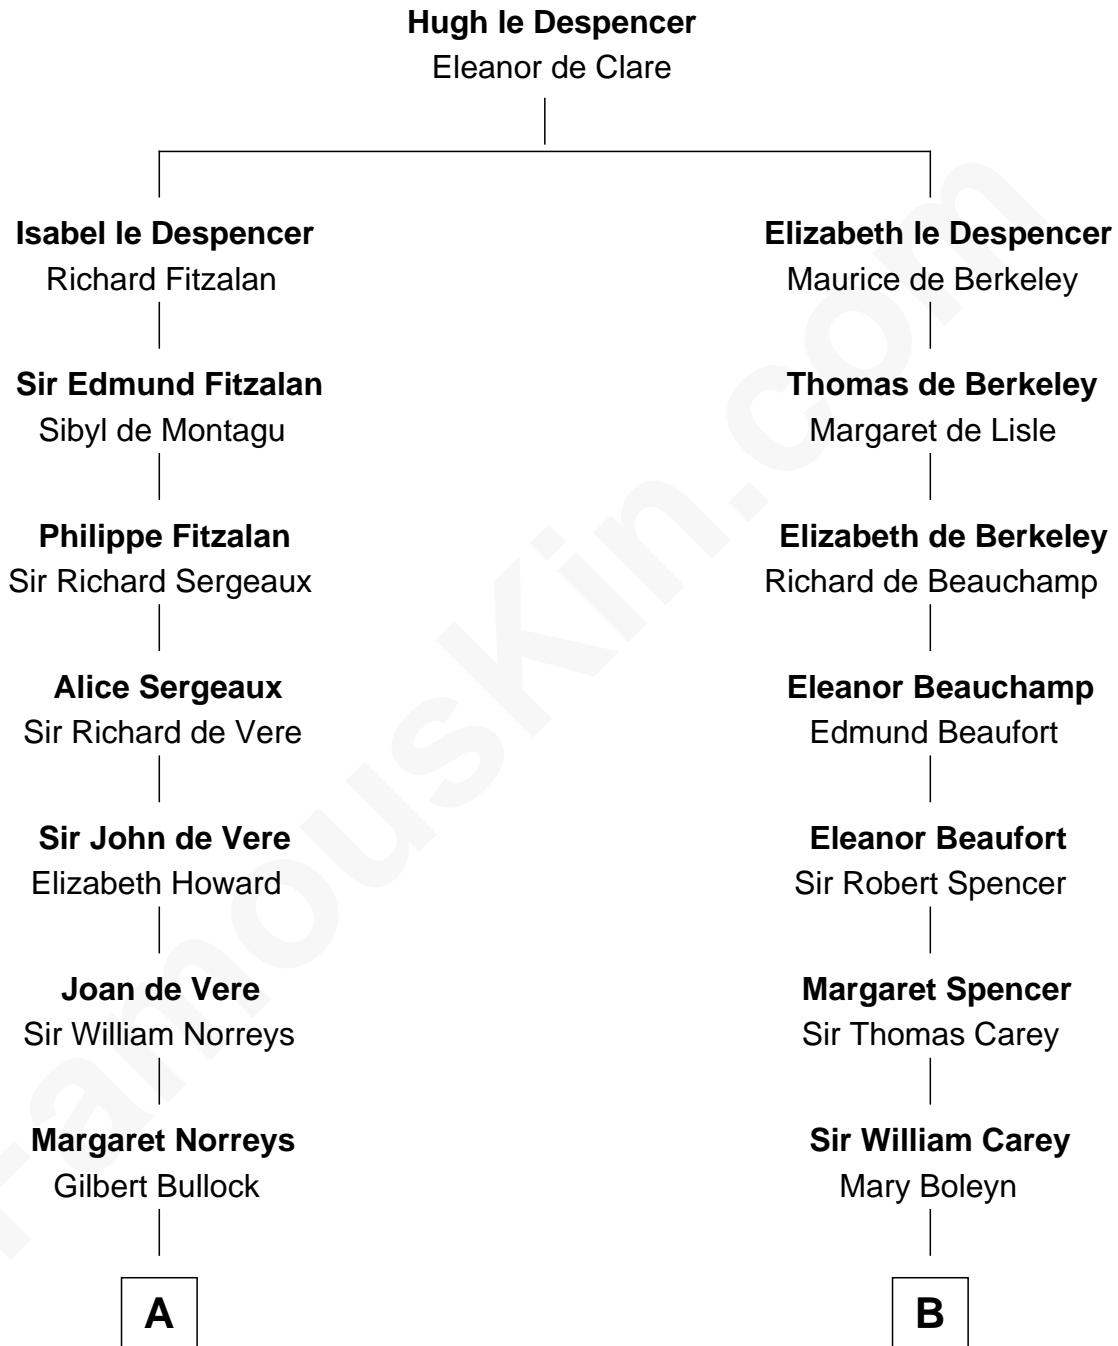

FamousKin.com Relationship Chart of

James Russell Lowell

American "Fireside" Poet

17th cousin 1 time removed of

Edith (Bolling) Wilson

First Lady of President Woodrow Wilson

C

William Holcombe Bolling

Sarah Spiers White

Edith (Bolling) Wilson

First Lady of Woodrow Wilson

FamousKin.com