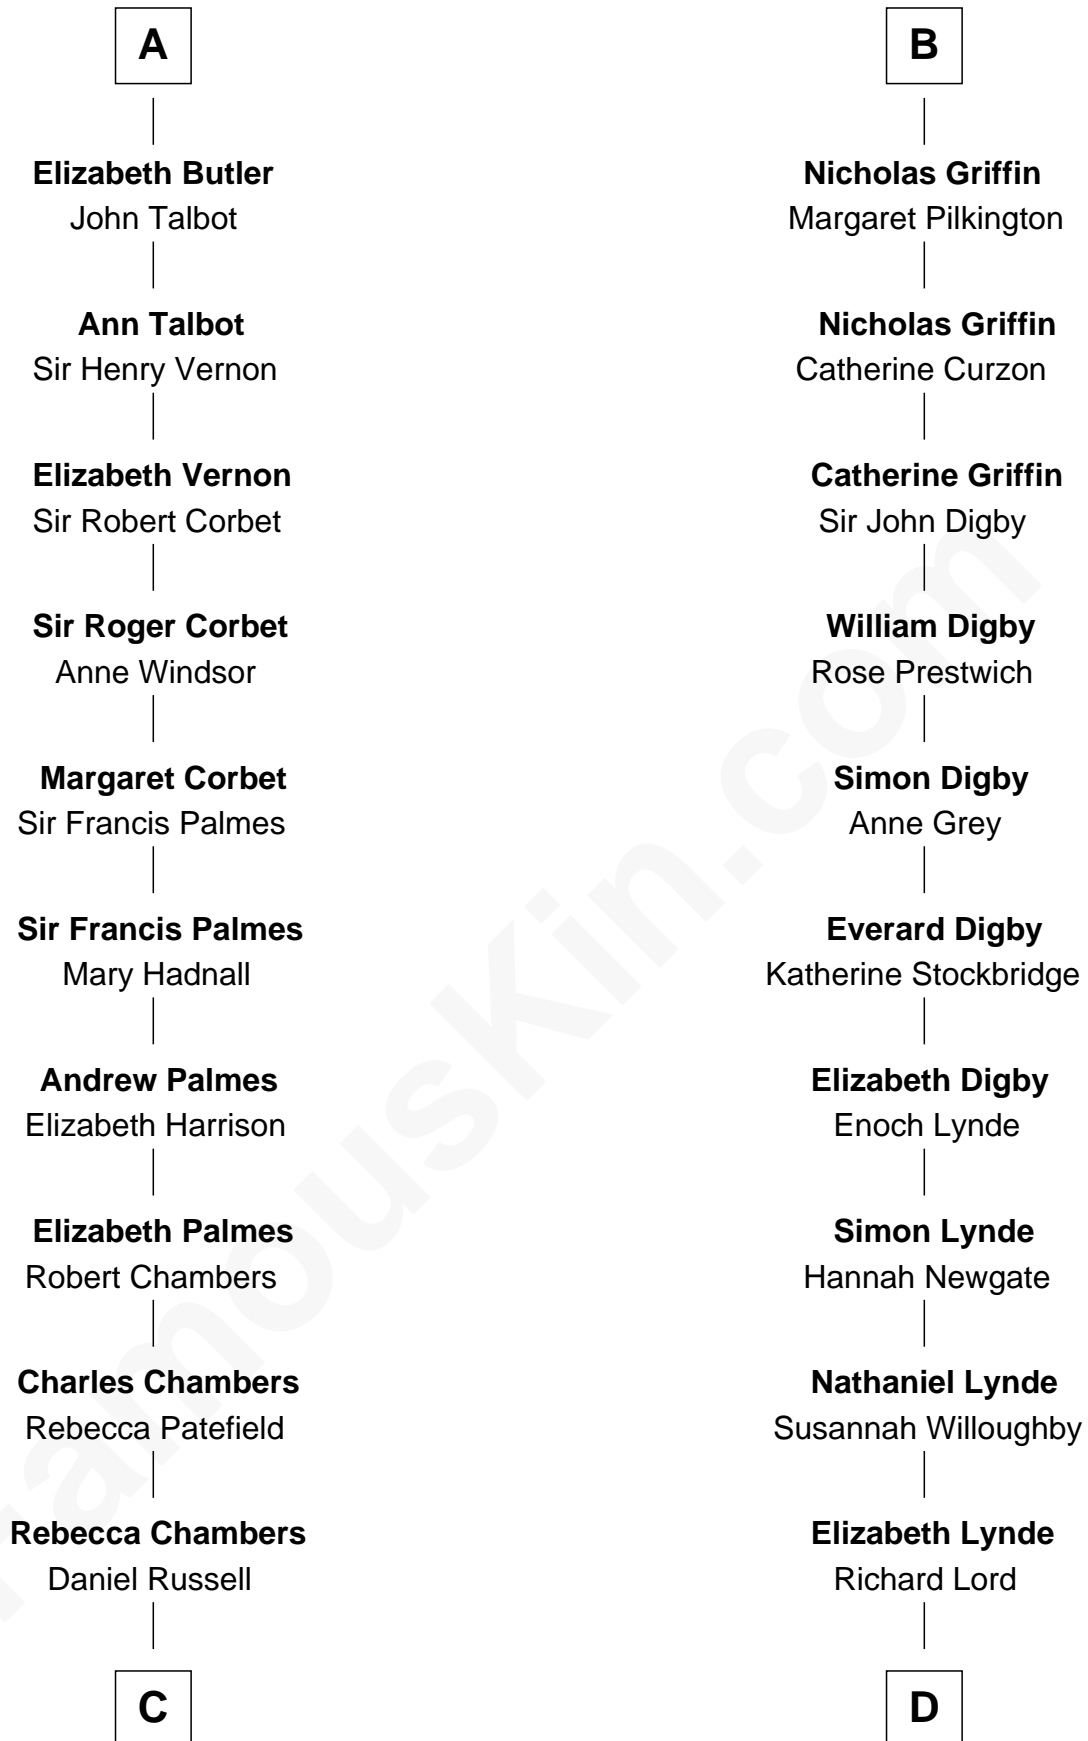

FamousKin.com
Relationship Chart of
James Russell Lowell
American "Fireside" Poet

20th cousin 1 time removed of

J.P. Morgan
American Banker and Art Collector

C

James Russell
Katharine Graves

Rebecca Russell
John Lowell