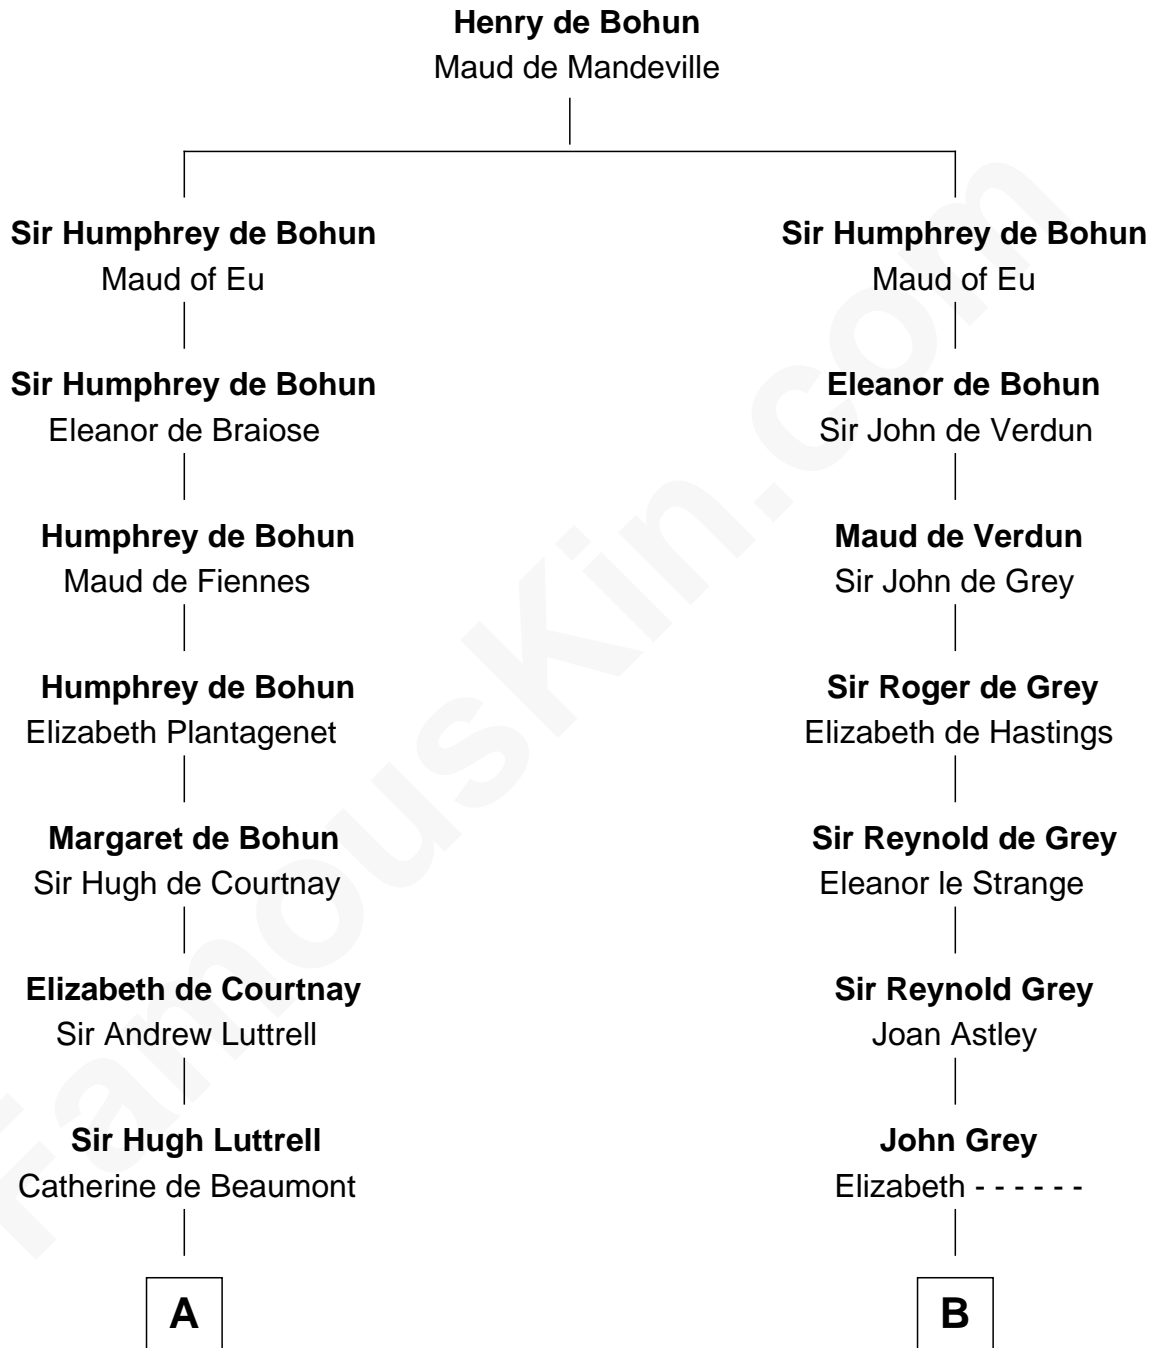

FamousKin.com
Relationship Chart of
James Russell Lowell
American "Fireside" Poet

20th cousin of
J.P. Morgan
American Banker and Art Collector

C

Rev. John Lowell

Sarah Champney

John Lowell

Rebecca Russell

Rev. Charles Lowell

Harriet Brackett Spence

James Russell Lowell

American "Fireside" Poet

D

Lynde Lord

Mary Lyman

Mary Sheldon Lord

John Pierpont