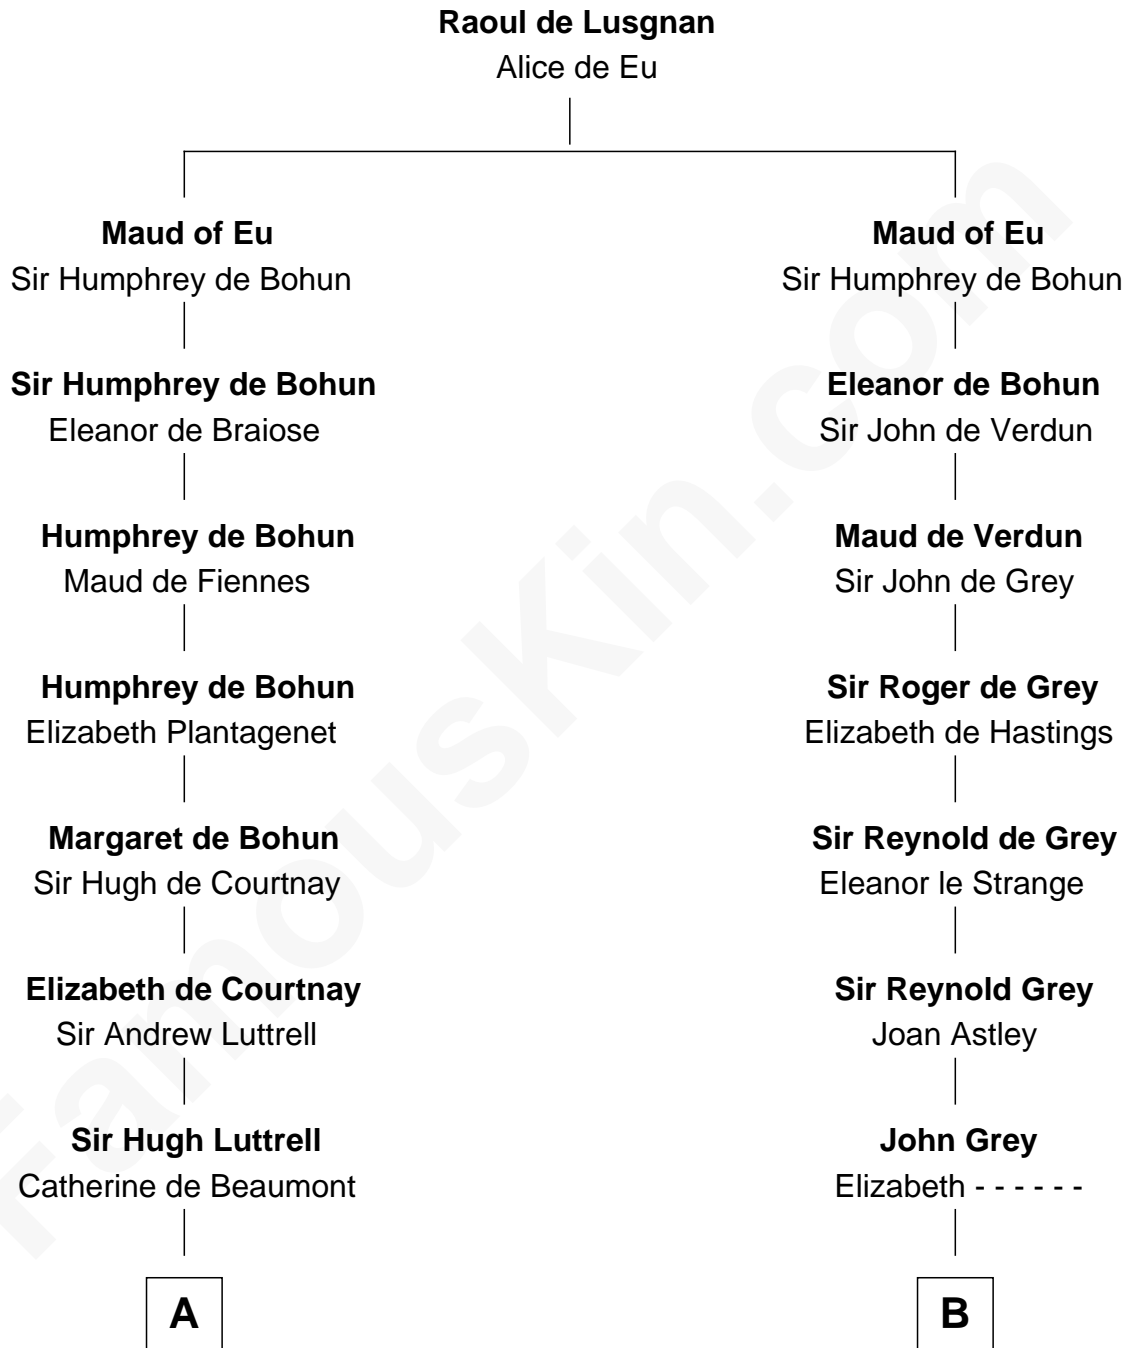

FamousKin.com
Relationship Chart of
James Russell Lowell
American "Fireside" Poet

20th cousin of
J.P. Morgan
American Banker and Art Collector

C

Rev. John Lowell

Sarah Champney

John Lowell

Rebecca Russell

Rev. Charles Lowell

Harriet Brackett Spence

James Russell Lowell

American "Fireside" Poet

D

Lynde Lord

Mary Lyman

Mary Sheldon Lord

John Pierpont