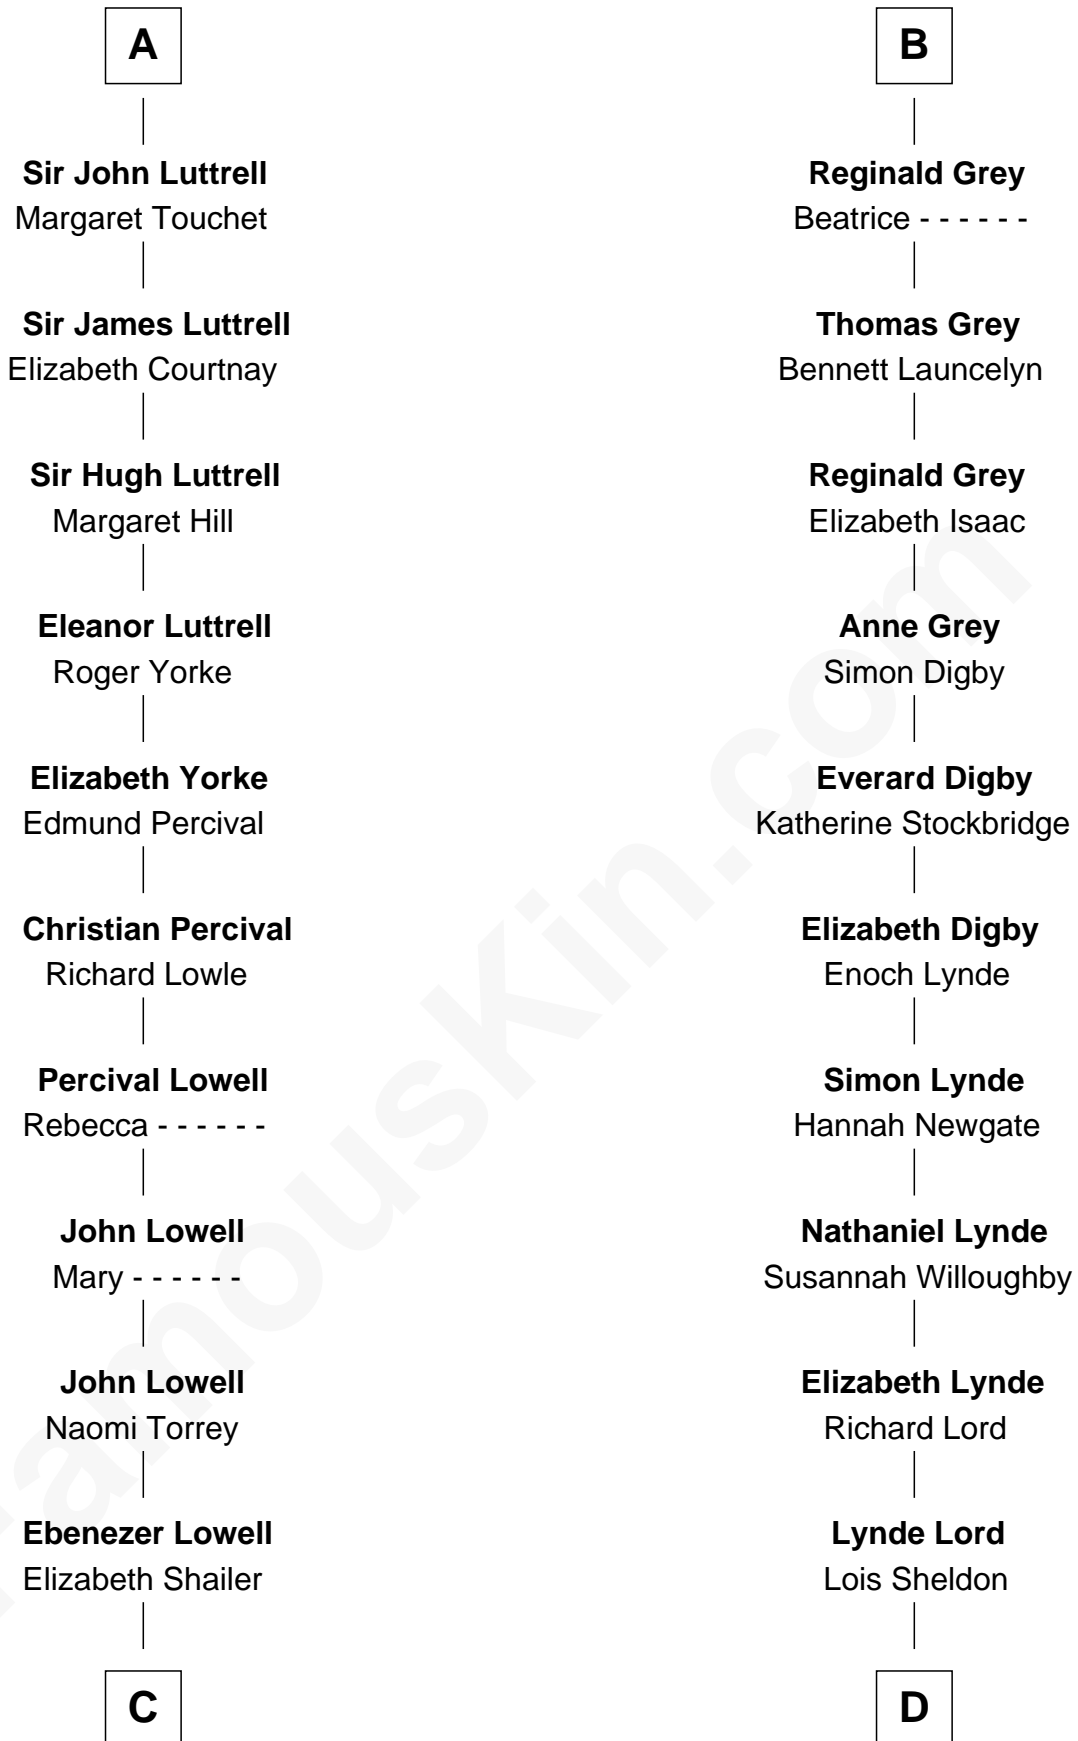

FamousKin.com
Relationship Chart of
James Russell Lowell
American "Fireside" Poet

20th cousin of
J.P. Morgan
American Banker and Art Collector

C

Rev. John Lowell

Sarah Champney

John Lowell

Rebecca Russell

Rev. Charles Lowell

Harriet Brackett Spence

James Russell Lowell

American "Fireside" Poet

D

Lynde Lord

Mary Lyman

Mary Sheldon Lord

John Pierpont