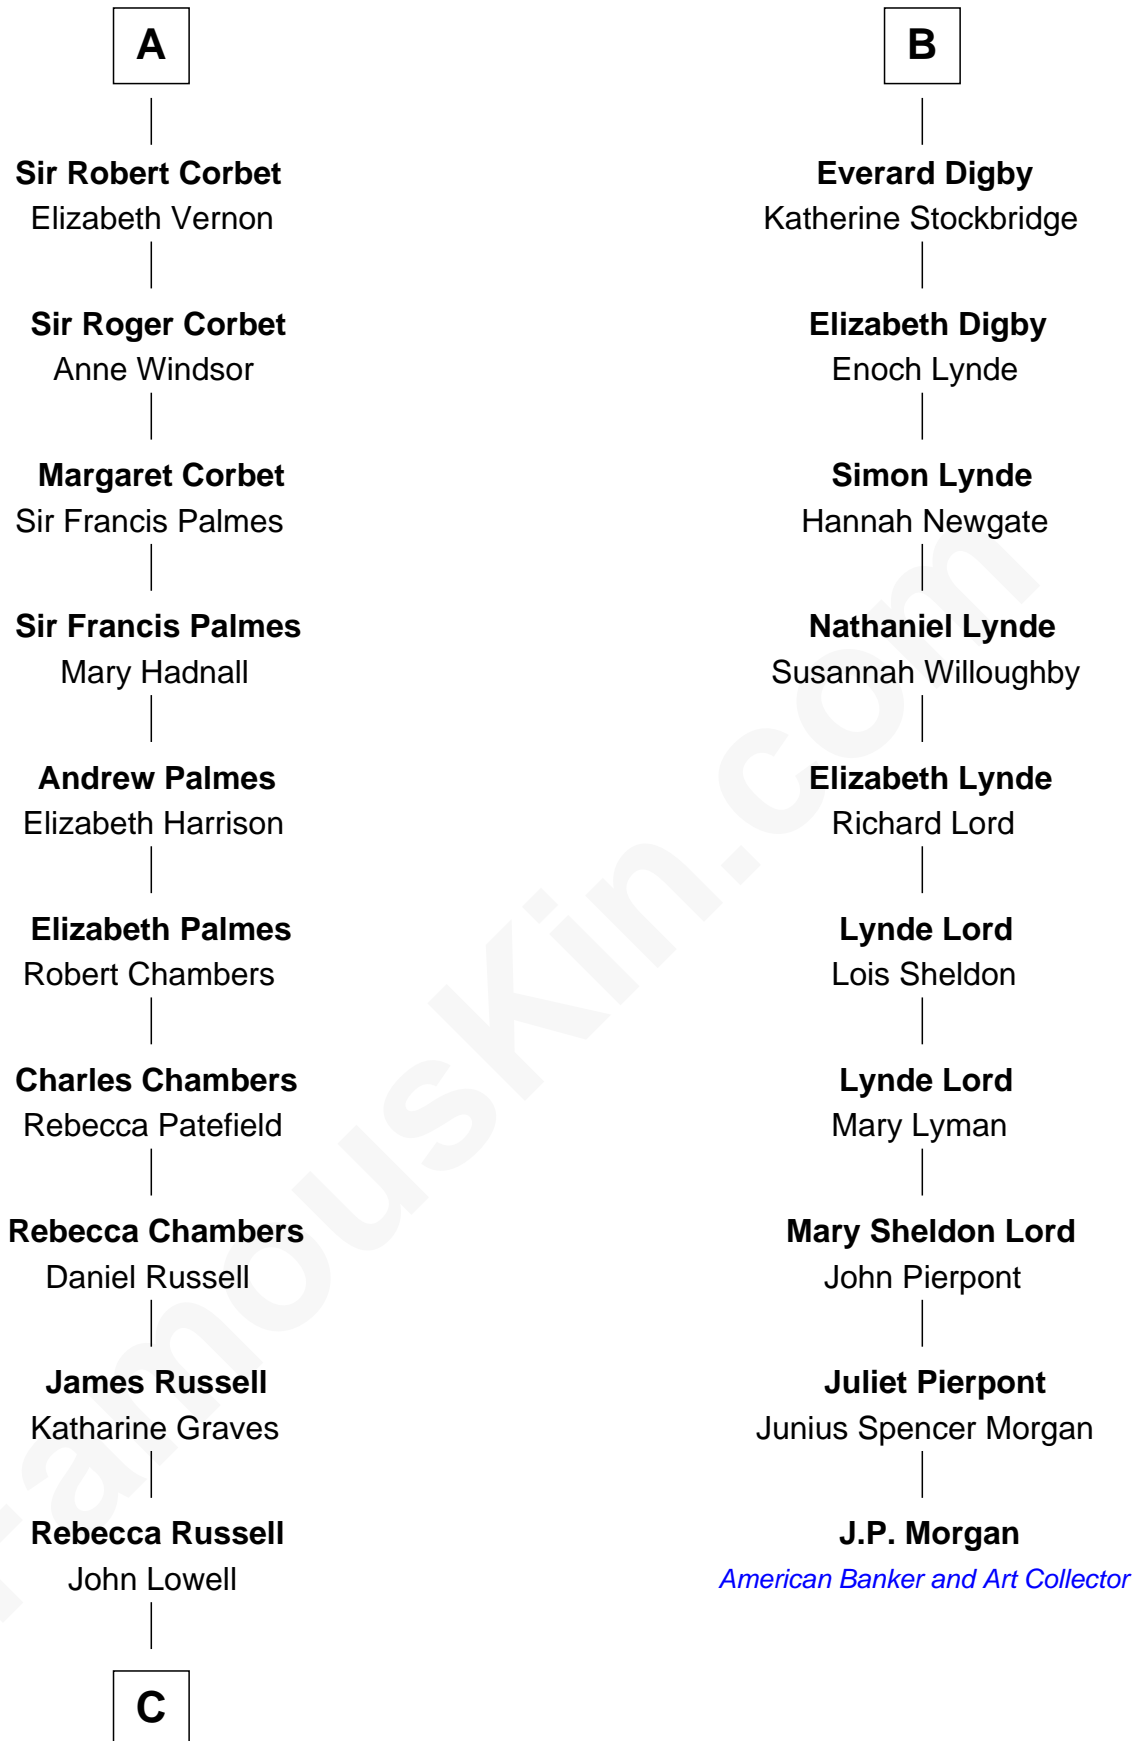

## Relationship Chart of

### James Russell Lowell

American "Fireside" Poet

16th cousin 2 times removed of

**J.P. Morgan**  
American Banker and Art Collector

C

Rev. Charles Lowell  
Harriet Brackett Spence

James Russell Lowell  
*American "Fireside" Poet*