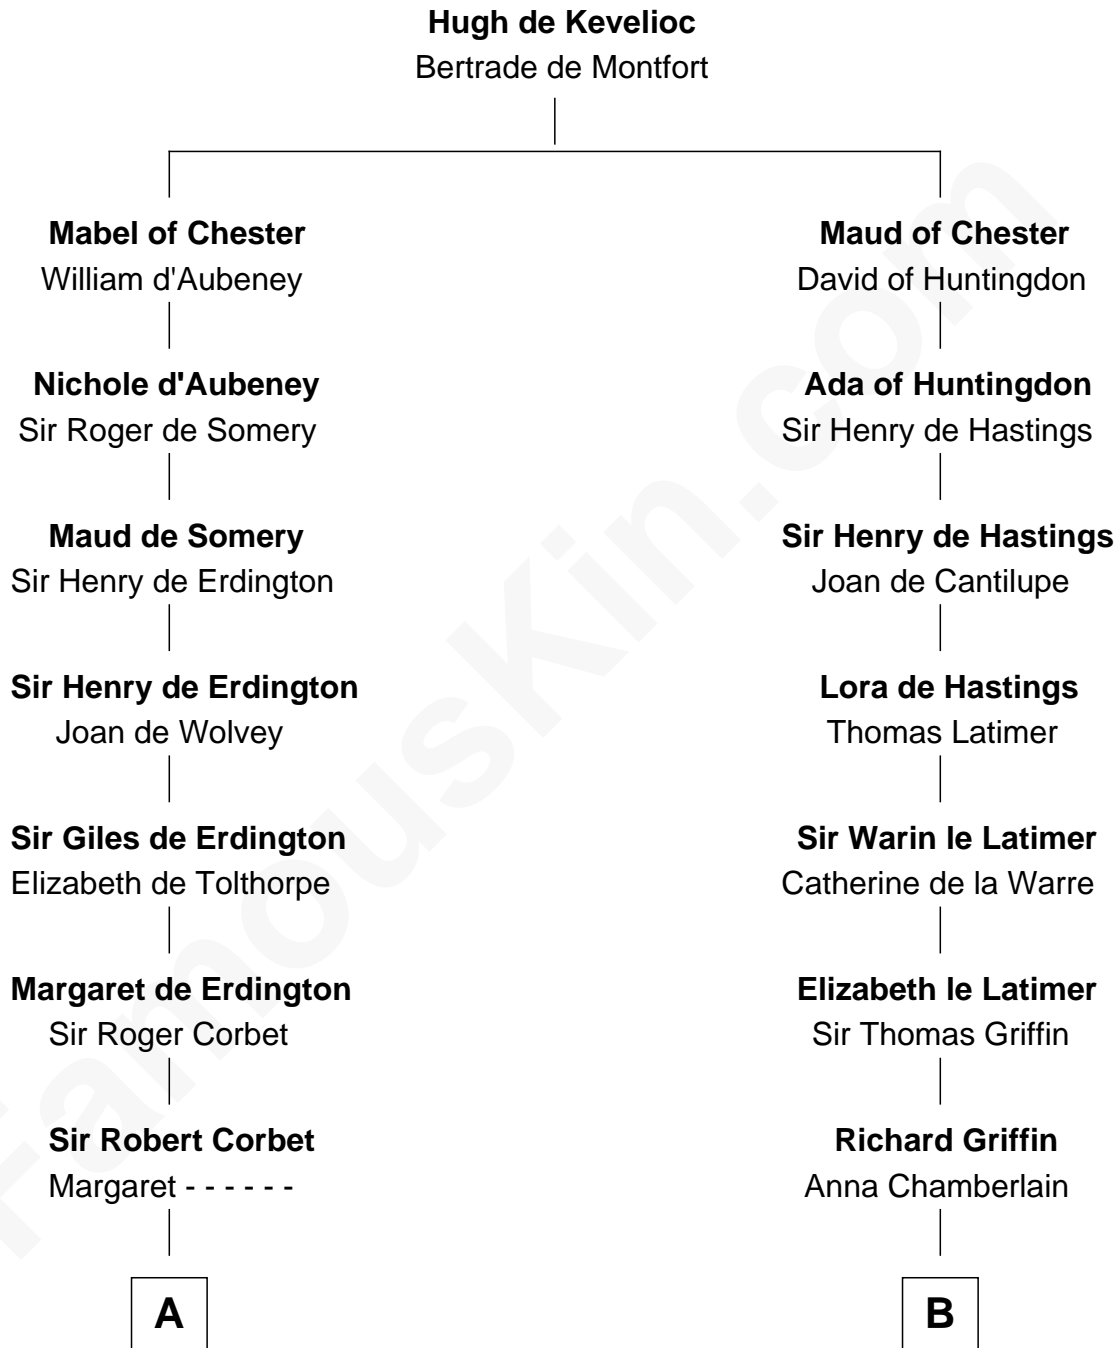

FamousKin.com
Relationship Chart of
James Russell Lowell
American "Fireside" Poet

20th cousin 1 time removed of

J.P. Morgan
American Banker and Art Collector

C

James Russell
Katharine Graves

Rebecca Russell
John Lowell