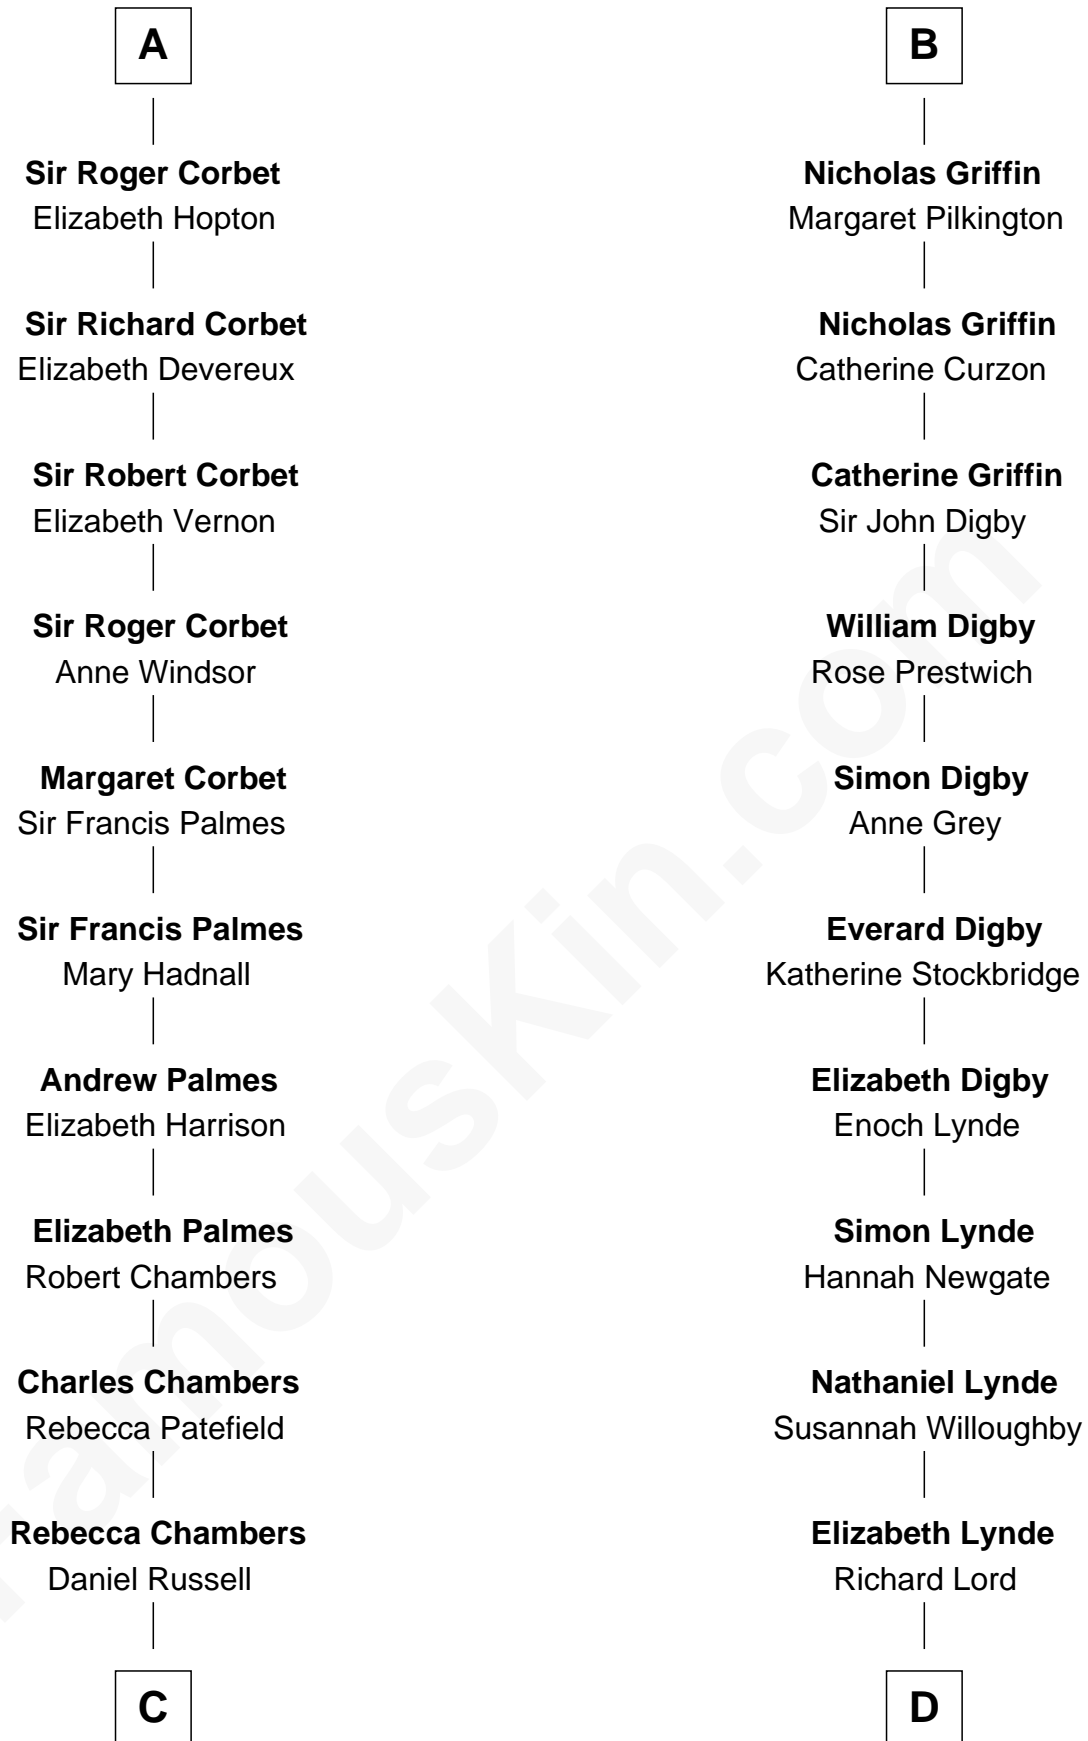

FamousKin.com
Relationship Chart of
James Russell Lowell
American "Fireside" Poet

20th cousin 1 time removed of

J.P. Morgan
American Banker and Art Collector

C

James Russell
Katharine Graves

Rebecca Russell
John Lowell