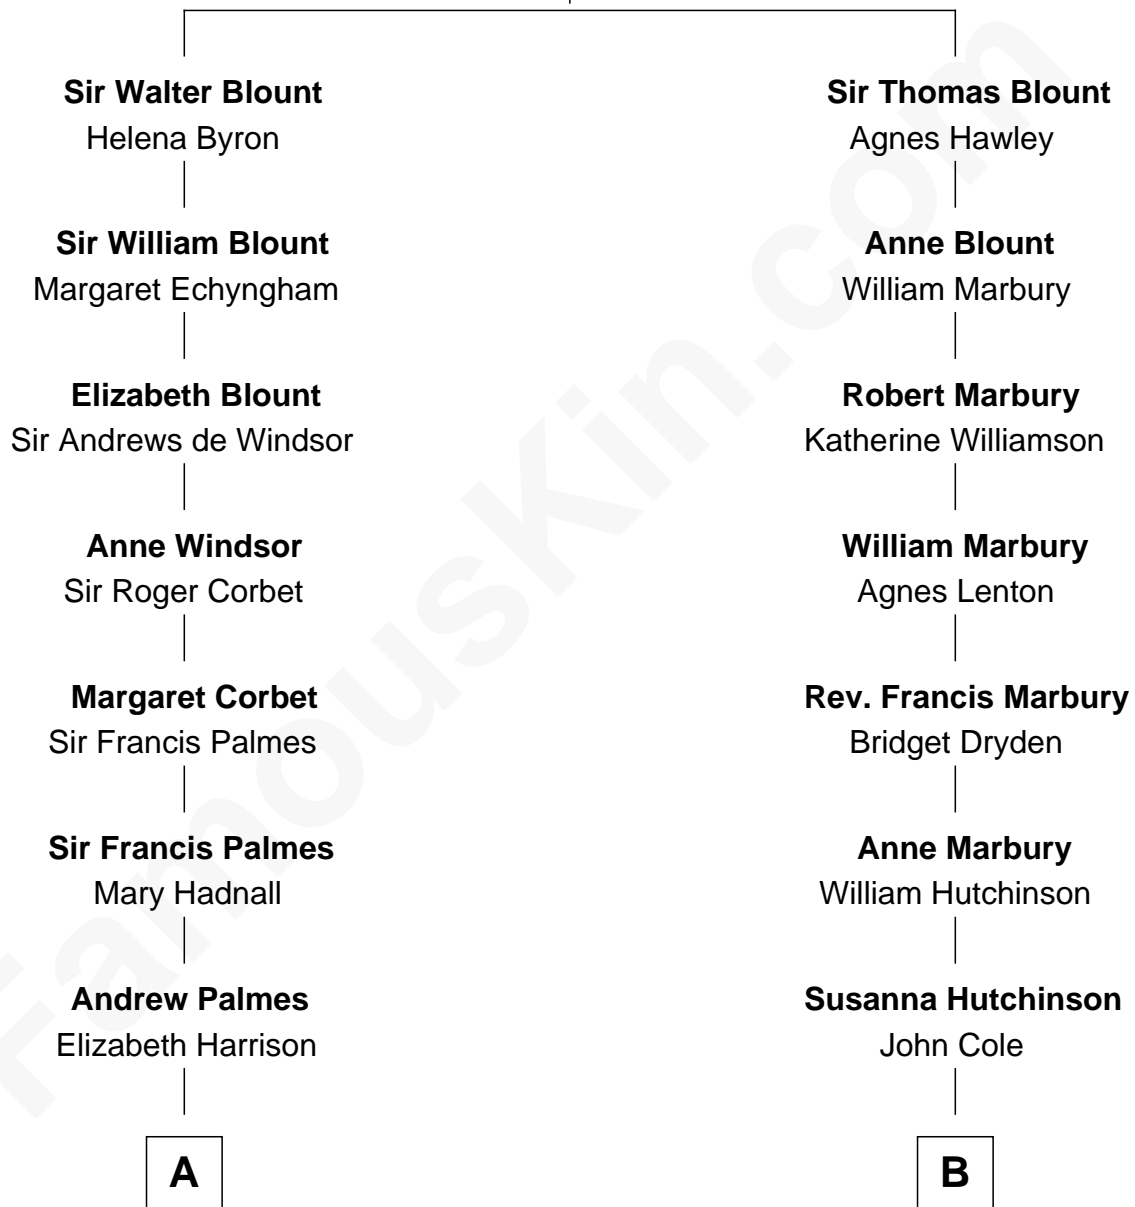

# FamousKin.com Relationship Chart of

**James Russell Lowell**

*American "Fireside" Poet*

13th cousin of

**Stephen A. Douglas**

*Participated in Lincoln-Douglas Debates*

**Sir Thomas Blount**

Margaret de Gresley

**A**

**Elizabeth Palmes**

Robert Chambers

**Charles Chambers**

Rebecca Patefield

**Rebecca Chambers**

Daniel Russell

**James Russell**

**Susanna Cole**

Thomas Eldred

**Mary Eldred**

Nicholas Gardiner

**Nicholas Gardiner**

Martha Havens

**Martha Gardiner**

Stephen Arnold