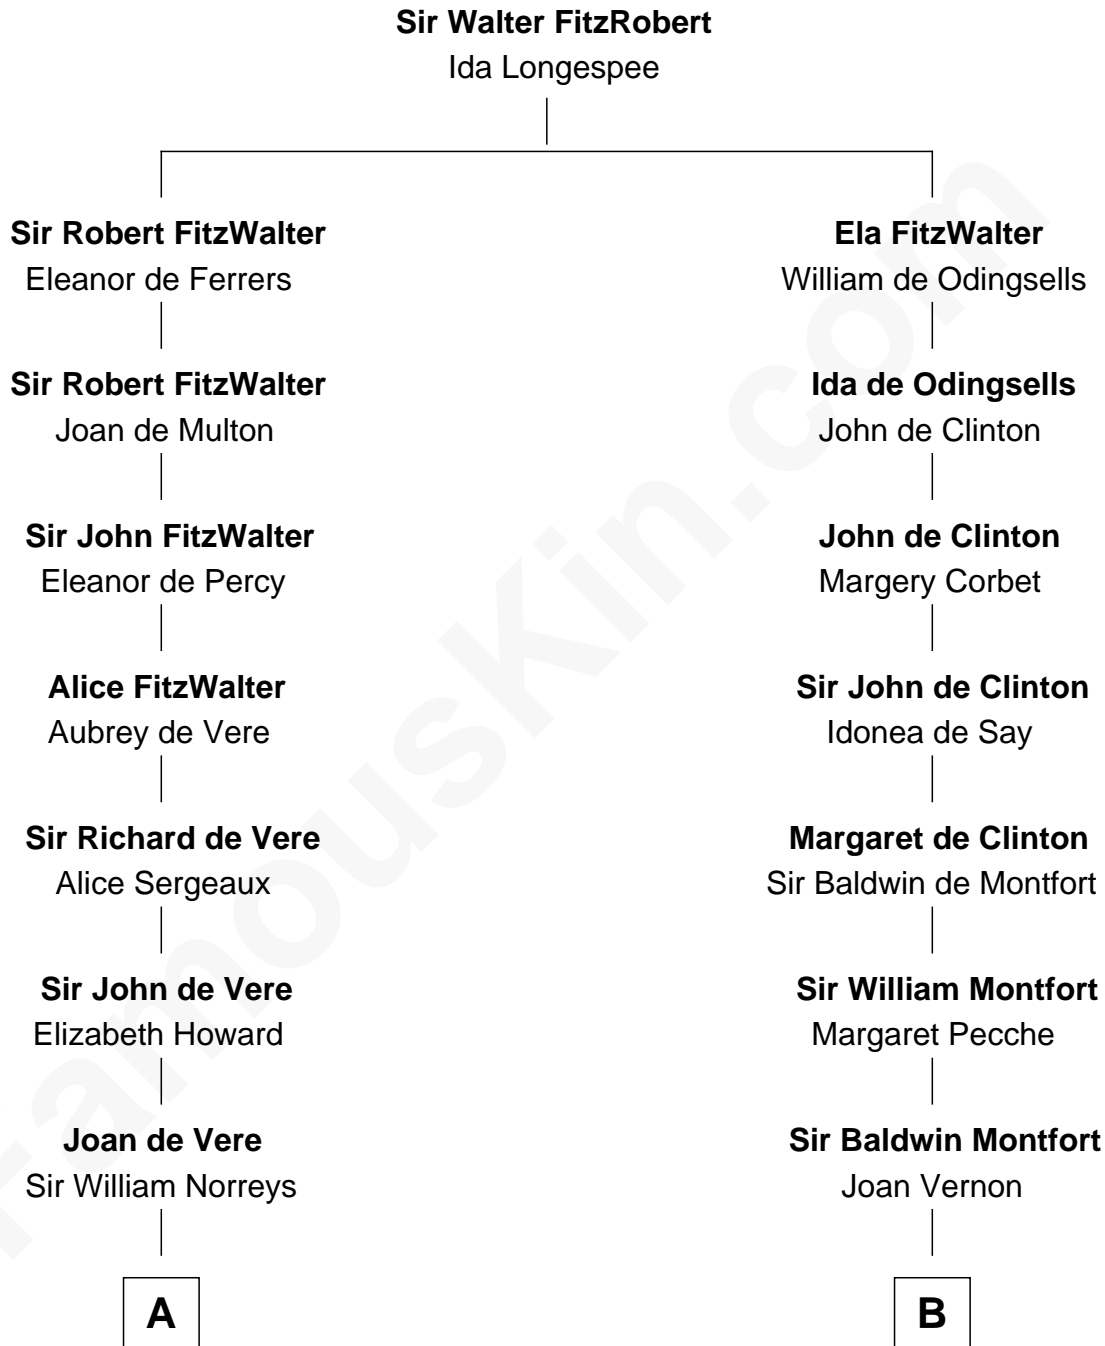

FamousKin.com

Relationship Chart of

James Russell Lowell

American "Fireside" Poet

18th cousin 2 times removed of

Stephen A. Douglas

Participated in Lincoln-Douglas Debates

C