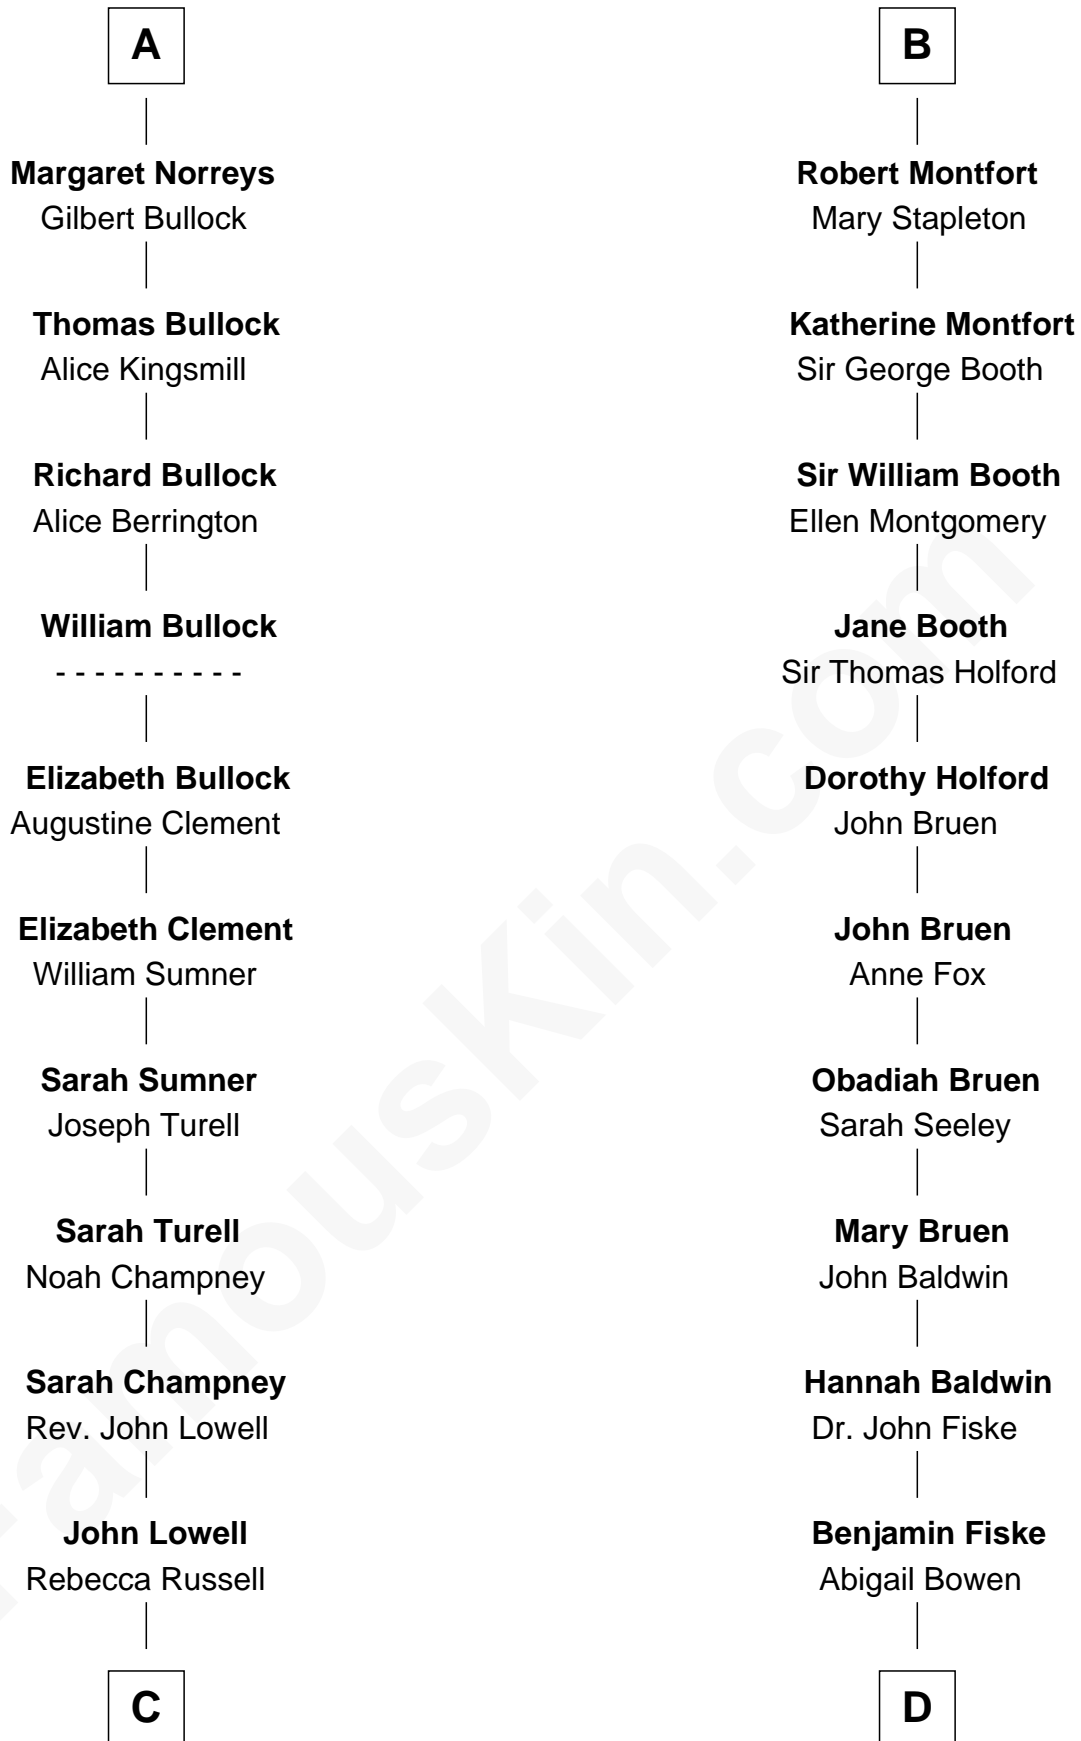

FamousKin.com

Relationship Chart of

James Russell Lowell

American "Fireside" Poet

18th cousin 2 times removed of

Stephen A. Douglas

Participated in Lincoln-Douglas Debates

C