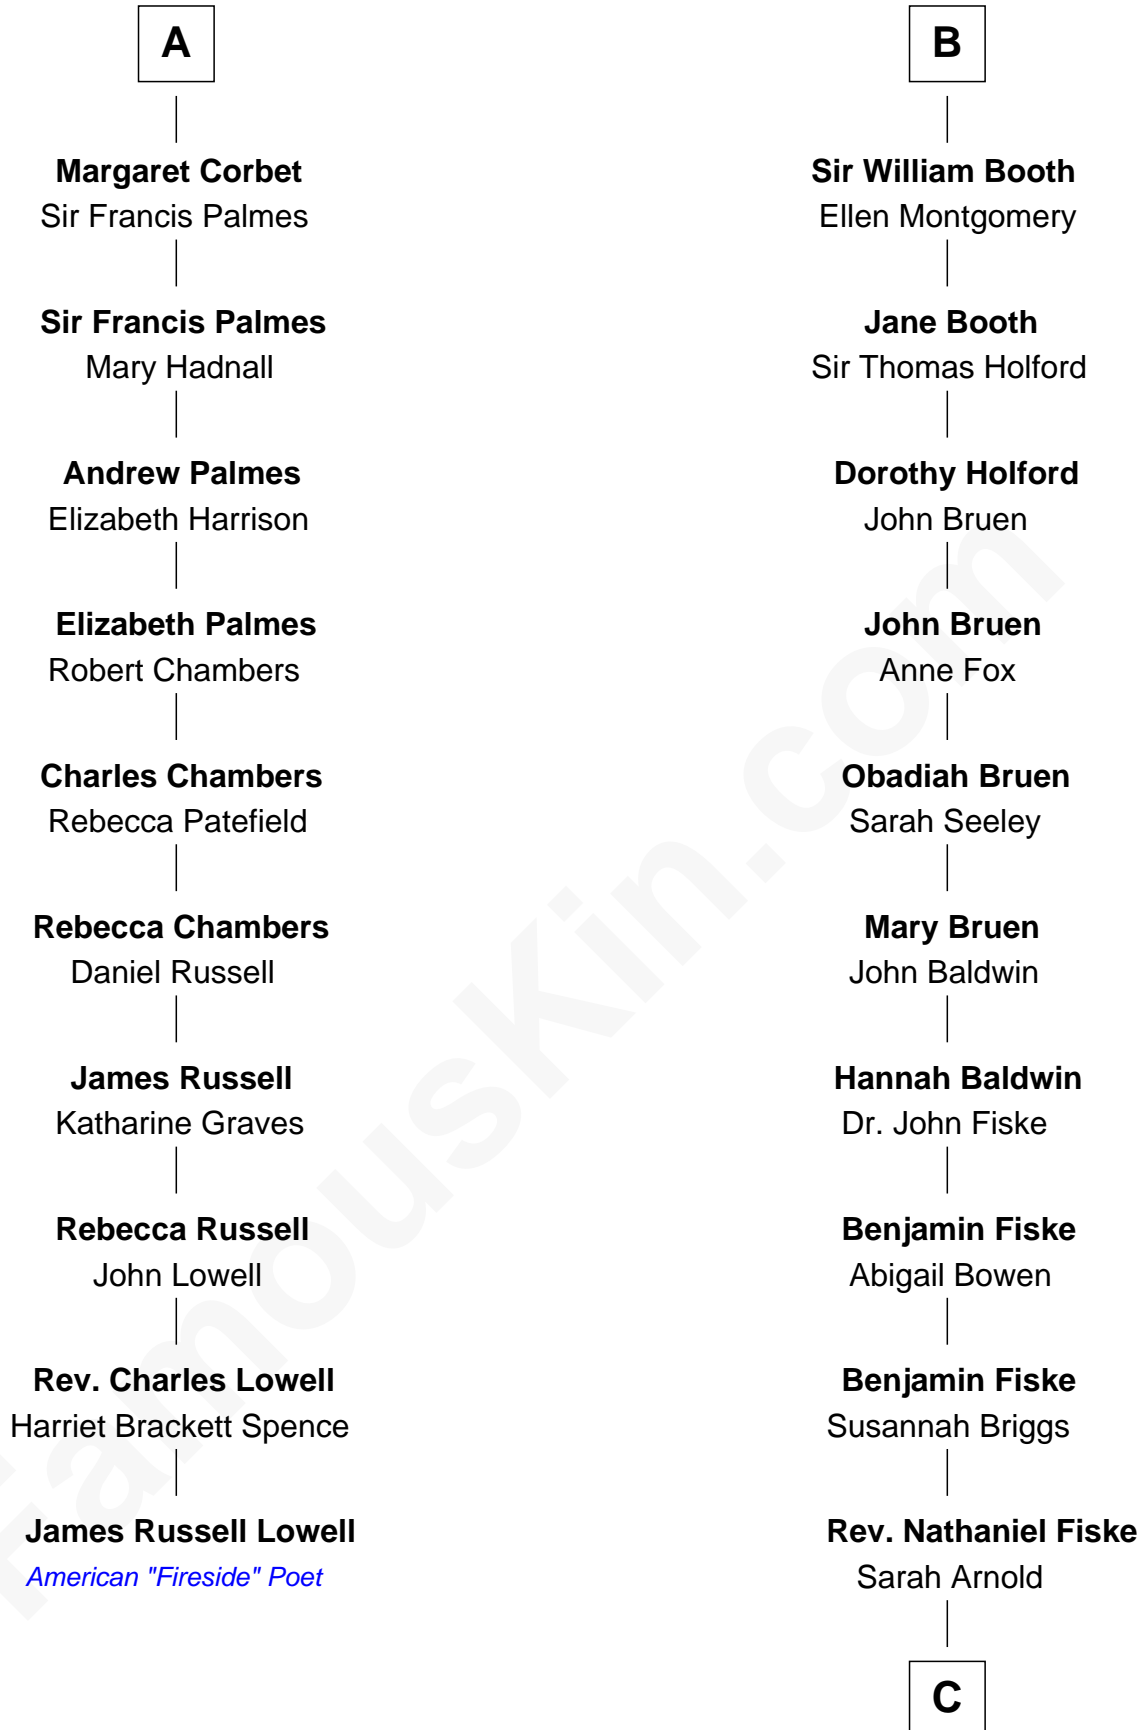

FamousKin.com

Relationship Chart of

James Russell Lowell

American "Fireside" Poet

16th cousin 2 times removed of

Stephen A. Douglas

Participated in Lincoln-Douglas Debates

C

Sarah Fiske

Dr. Stephen Arnold Douglass

Stephen A. Douglas

[The Lincoln-Douglas Debates](#)

FamousKin.com