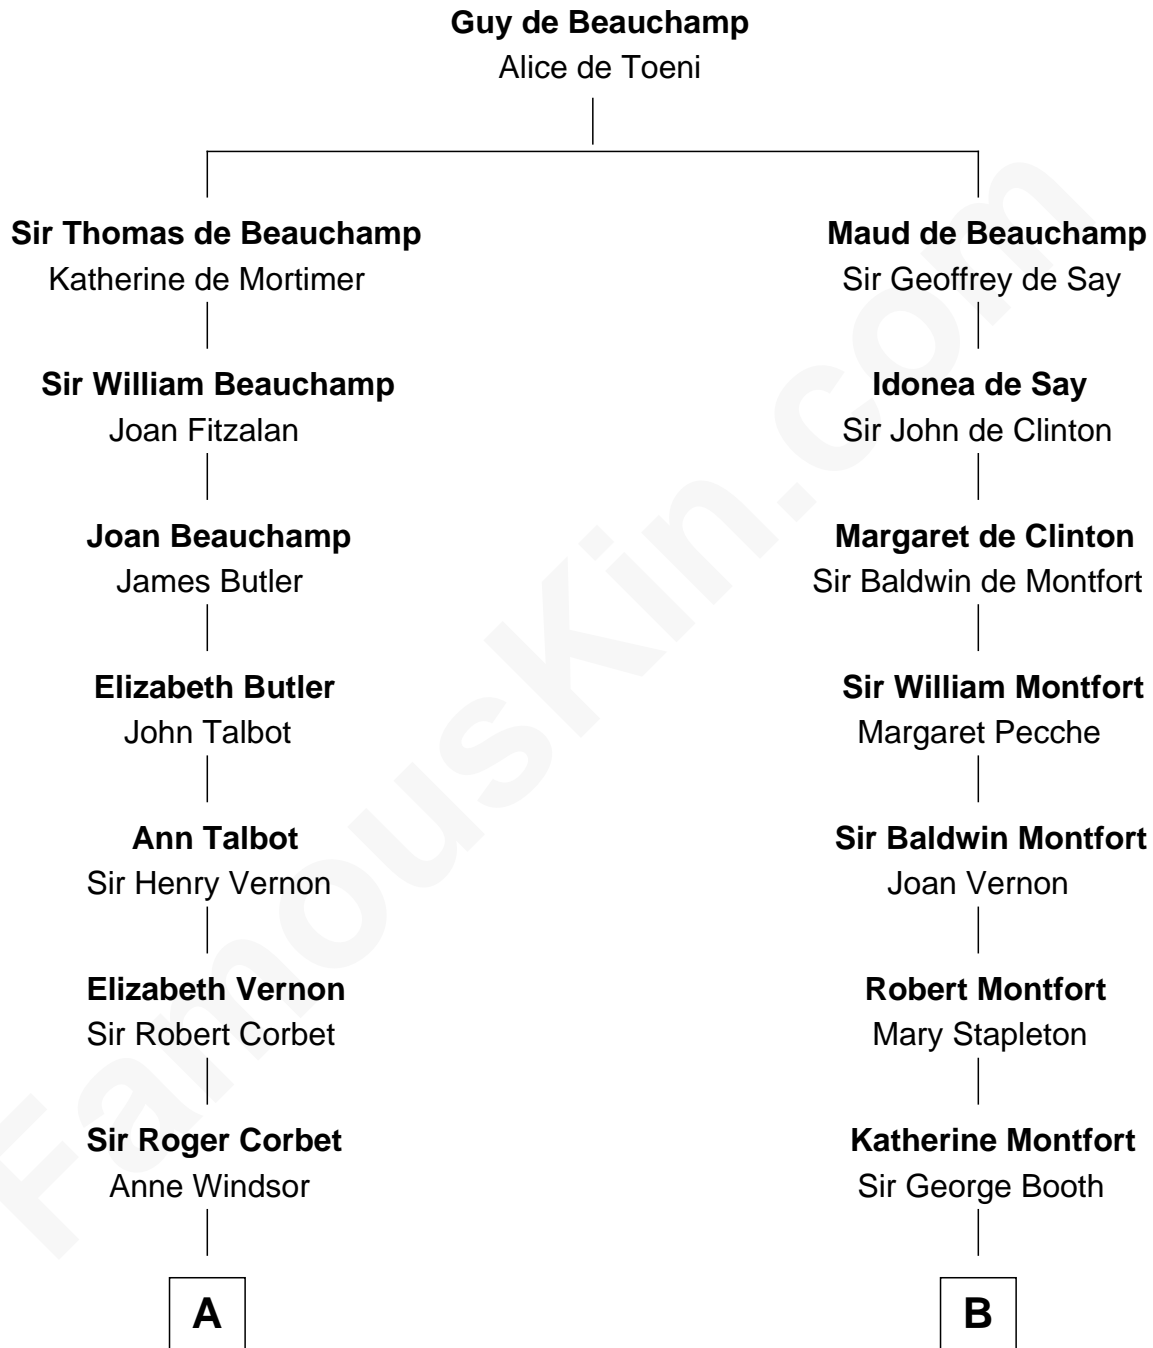

FamousKin.com

Relationship Chart of

James Russell Lowell

American "Fireside" Poet

16th cousin 2 times removed of

Stephen A. Douglas

Participated in Lincoln-Douglas Debates

C

Sarah Fiske

Dr. Stephen Arnold Douglass

Stephen A. Douglas

[The Lincoln-Douglas Debates](#)

FamousKin.com