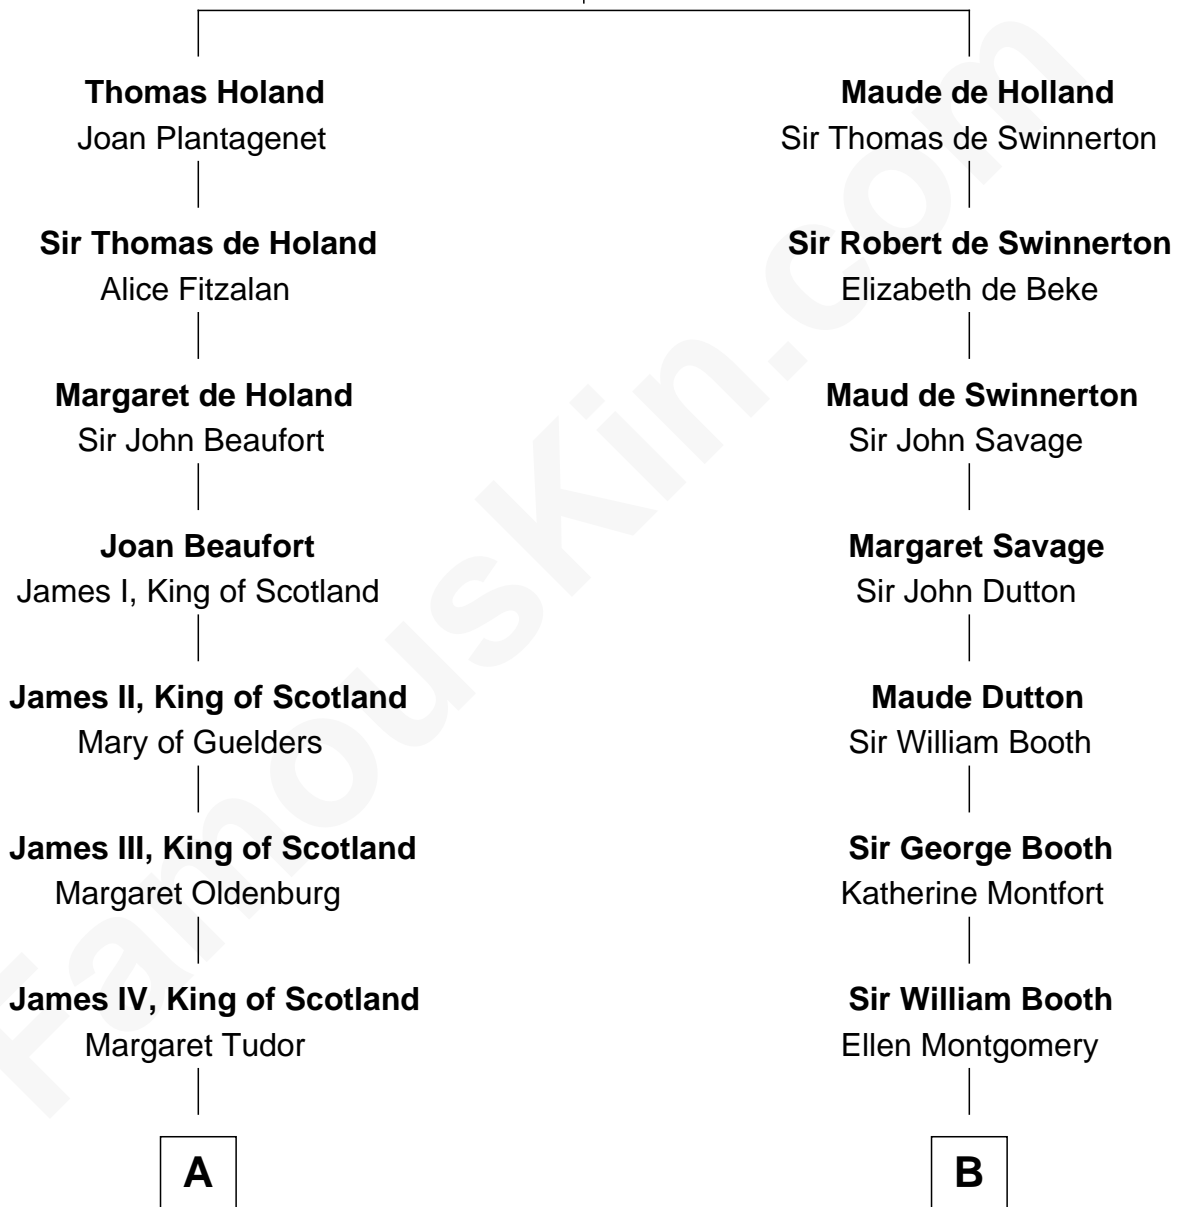

FamousKin.com Relationship Chart of

James Russell Lowell

American "Fireside" Poet

17th cousin 1 time removed of

Stephen A. Douglas

Participated in Lincoln-Douglas Debates

Sir Robert de Holland

Maude la Zouche

C

—
Harriet Brackett Spence

Rev. Charles Lowell

—
James Russell Lowell

American "Fireside" Poet

FamousKin.com