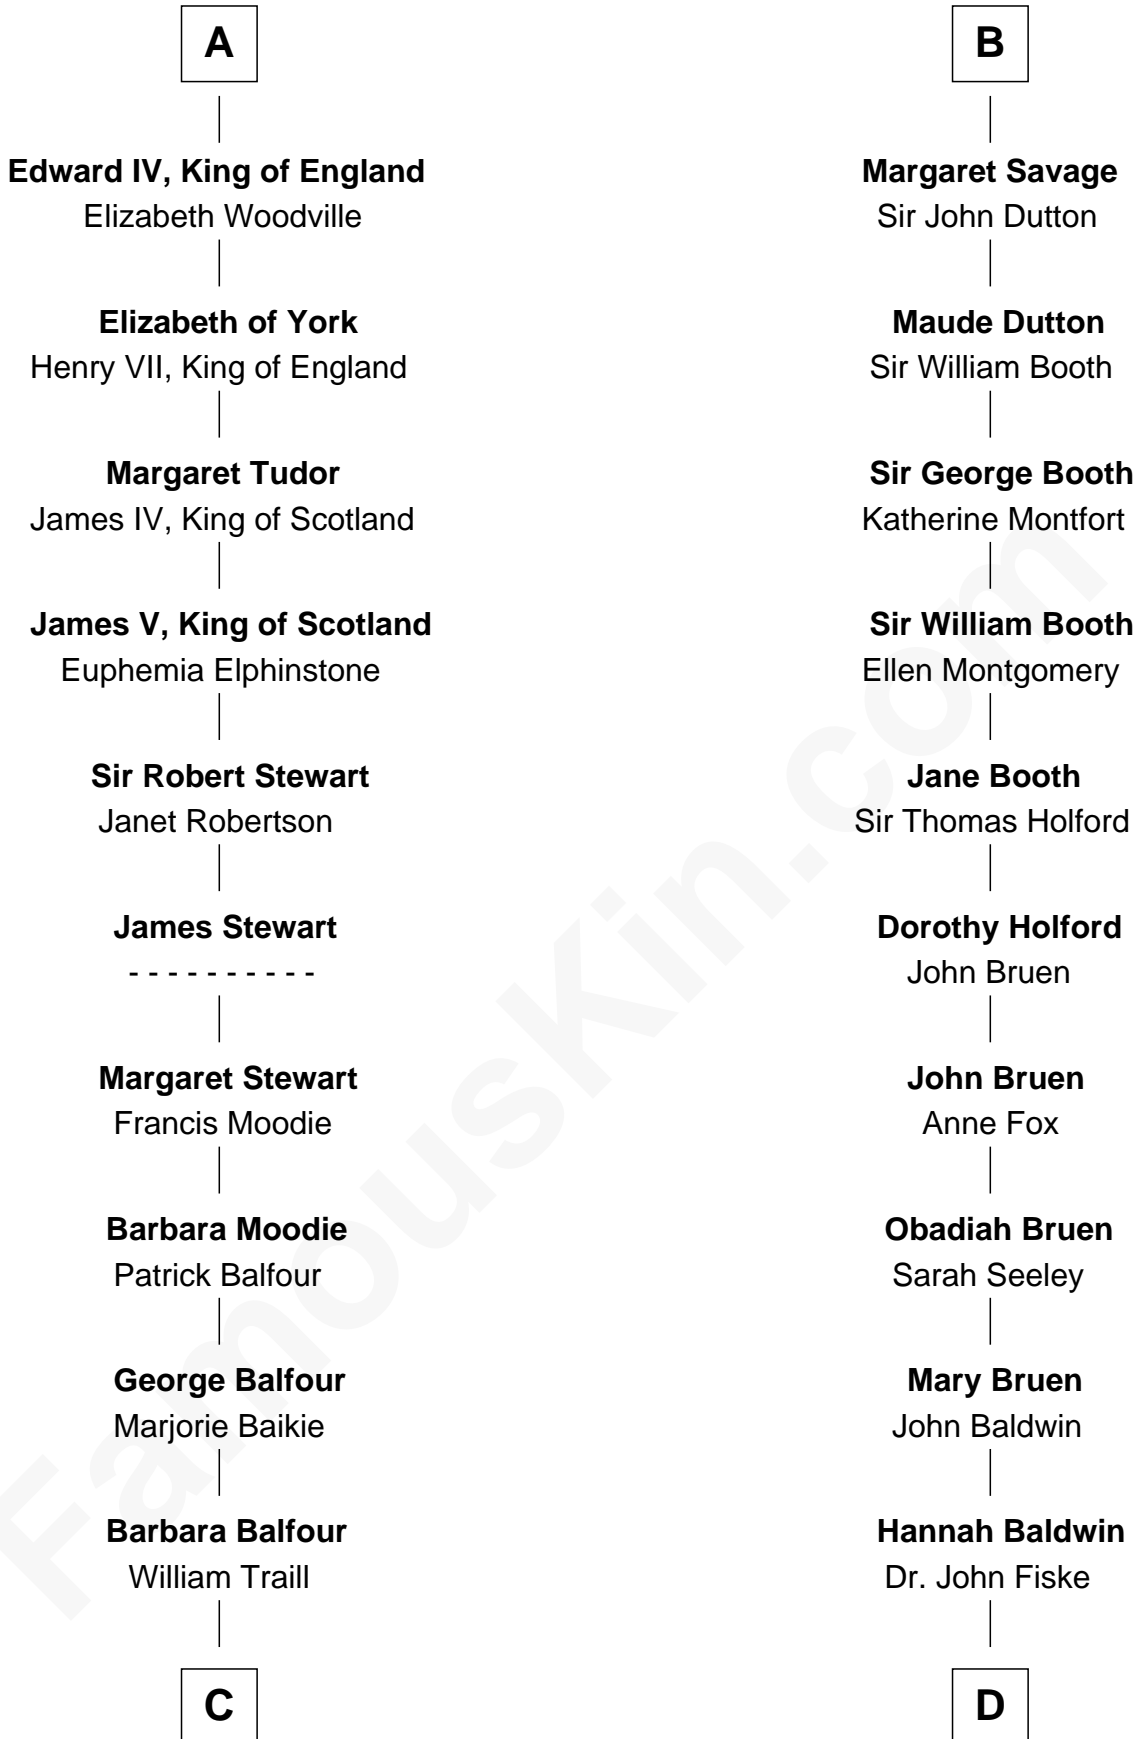

# FamousKin.com Relationship Chart of

**James Russell Lowell**

*American "Fireside" Poet*

21st cousin of

**Stephen A. Douglas**

*Participated in Lincoln-Douglas Debates*

**C**

**William Traill**

Isabel Fea

**Robert Traill**

Mary Whipple

**Mary Whipple Traill**

Keith Spence

**Harriet Brackett Spence**

Rev. Charles Lowell

**James Russell Lowell**