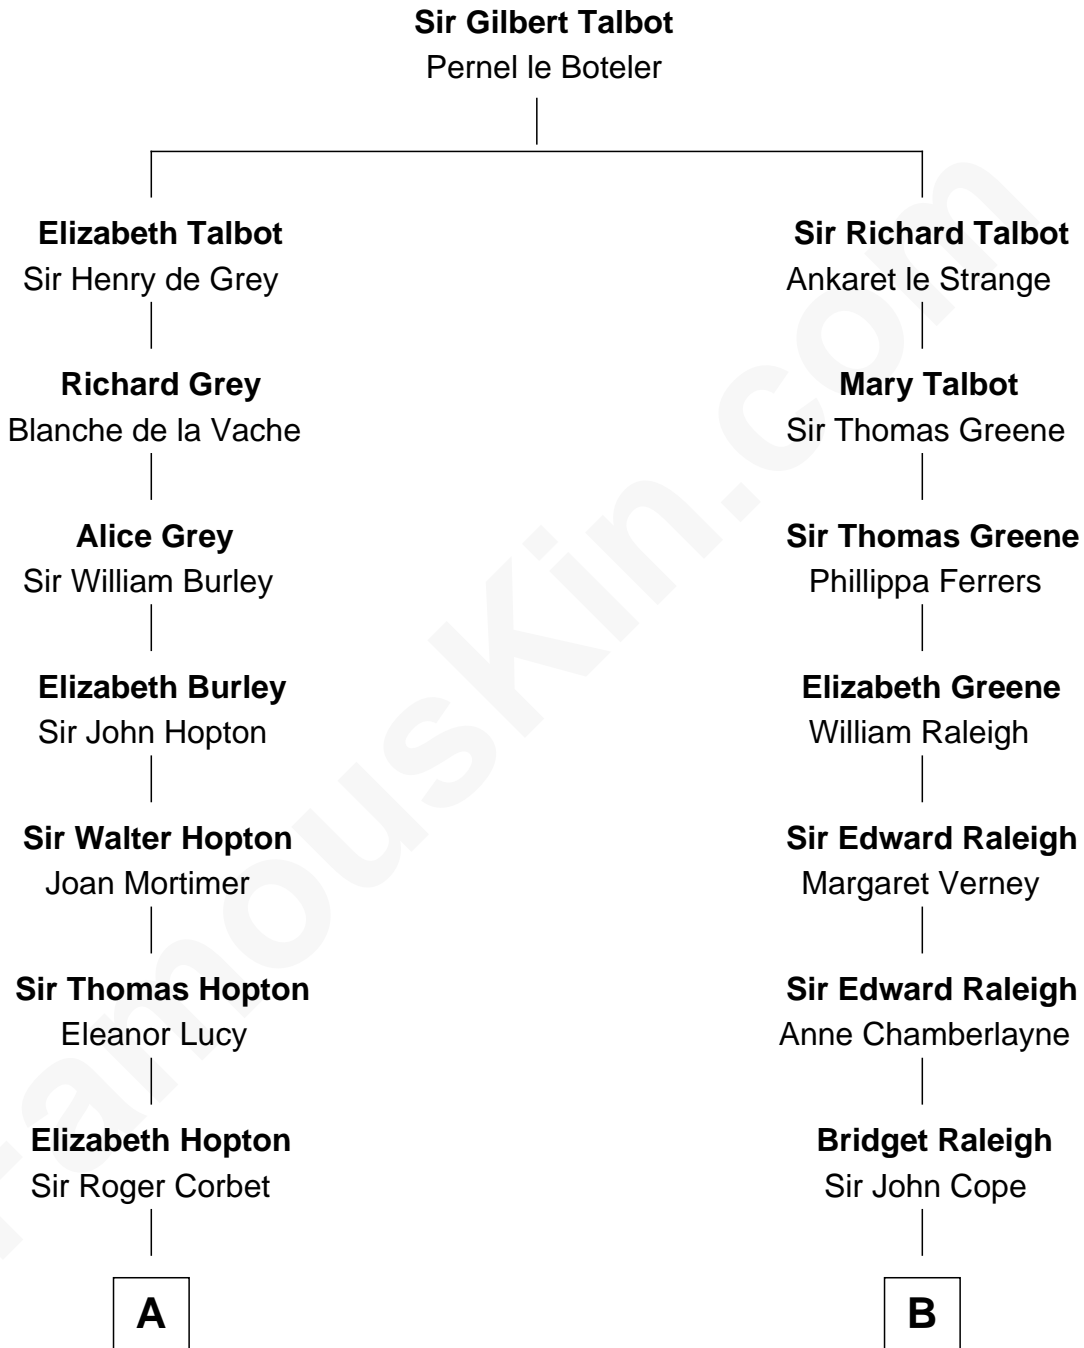

**FamousKin.com**  
**Relationship Chart of**  
**James Russell Lowell**  
*American "Fireside" Poet*

17th cousin 2 times removed of

**Stephen A. Douglas**  
*Participated in Lincoln-Douglas Debates*

C

Rebecca Russell