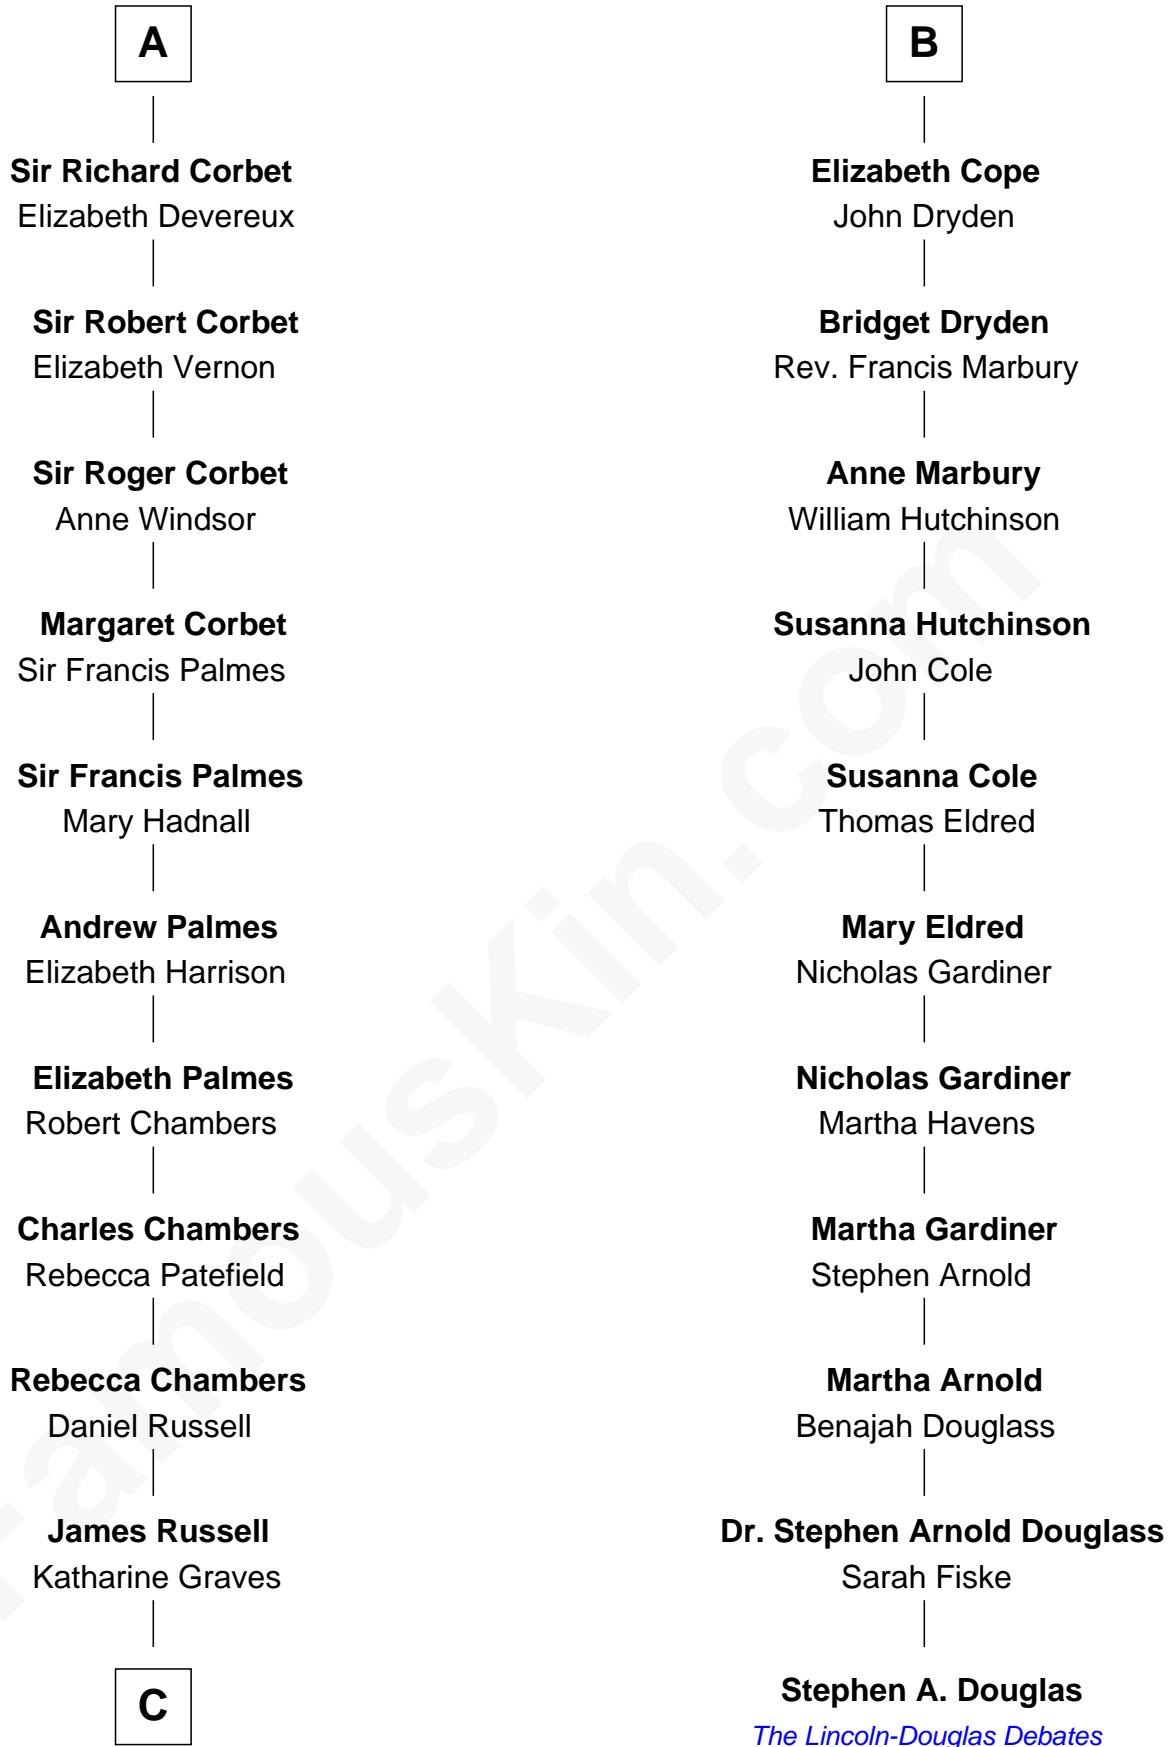

**FamousKin.com**  
**Relationship Chart of**  
**James Russell Lowell**  
*American "Fireside" Poet*

17th cousin 2 times removed of

**Stephen A. Douglas**  
*Participated in Lincoln-Douglas Debates*

C

Rebecca Russell