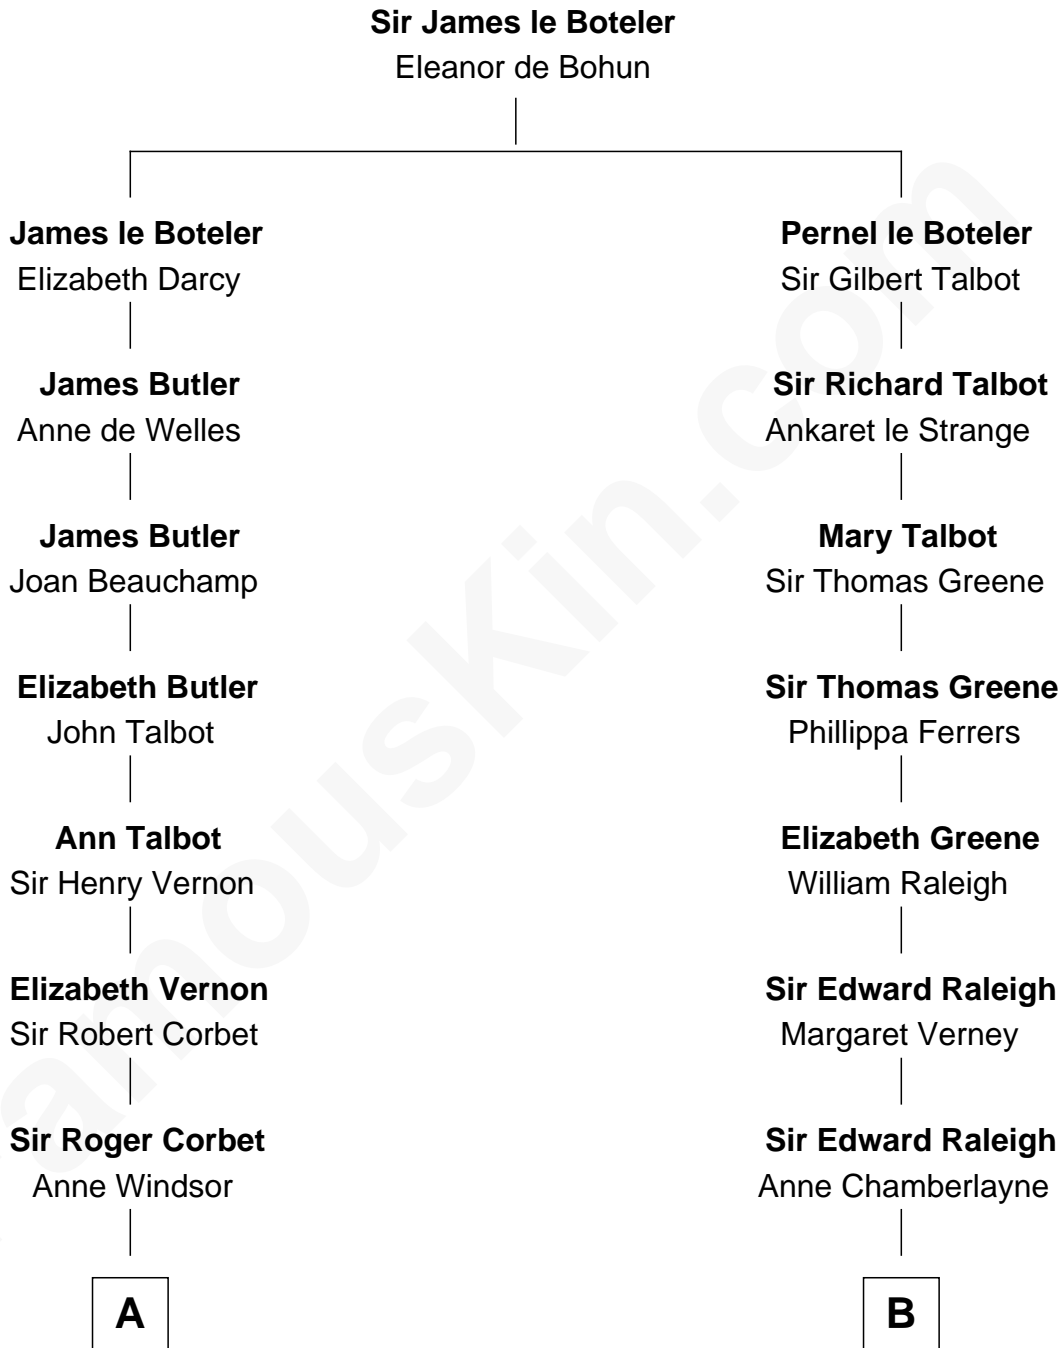

**FamousKin.com**  
**Relationship Chart of**  
**James Russell Lowell**  
*American "Fireside" Poet*

16th cousin 2 times removed of

**Stephen A. Douglas**  
*Participated in Lincoln-Douglas Debates*

**C**

Dr. Stephen Arnold Douglass

Sarah Fiske

Stephen A. Douglas

*The Lincoln-Douglas Debates*

FamousKin.com