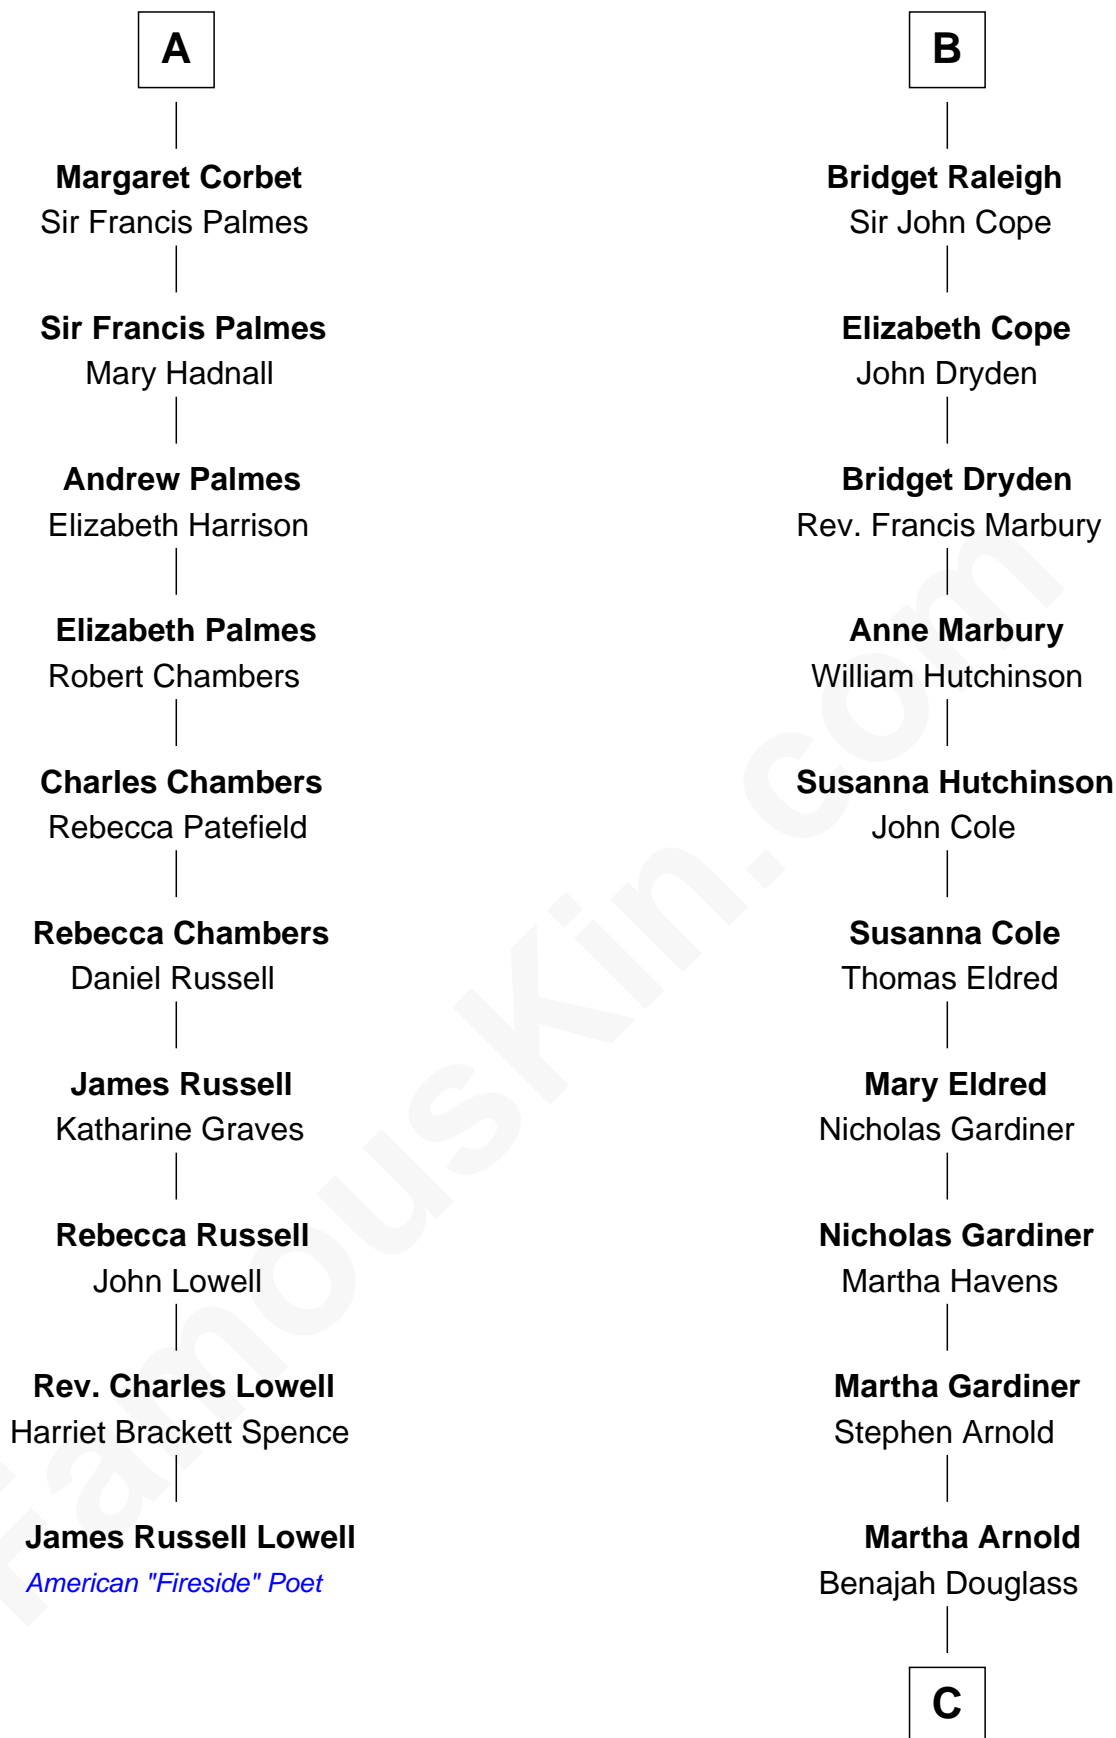

**FamousKin.com**  
**Relationship Chart of**  
**James Russell Lowell**  
*American "Fireside" Poet*

16th cousin 2 times removed of

**Stephen A. Douglas**  
*Participated in Lincoln-Douglas Debates*

**C**