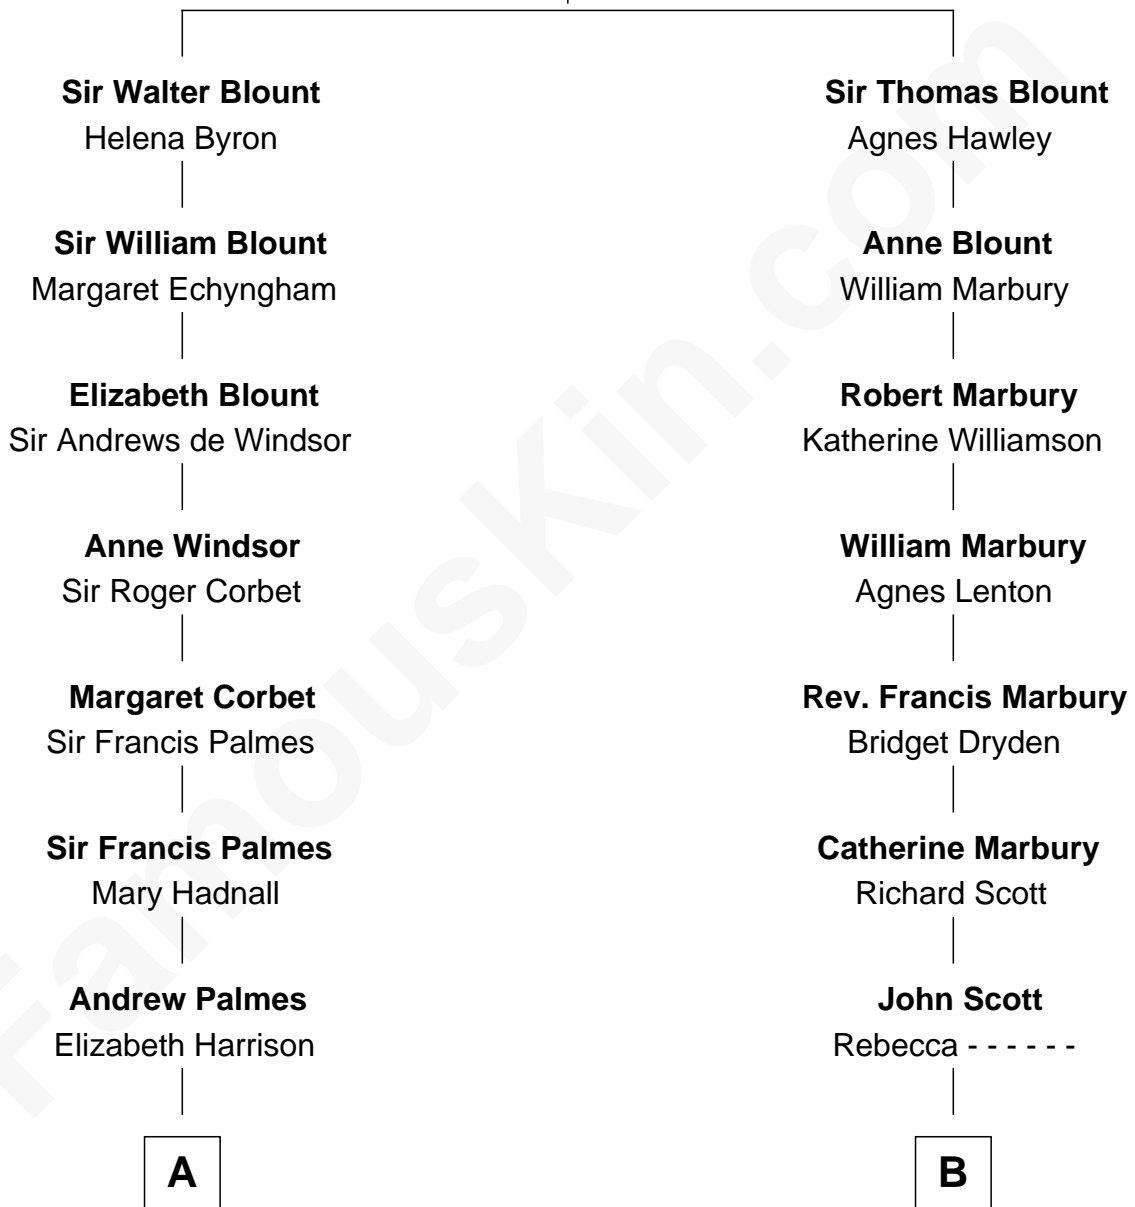

FamousKin.com
Relationship Chart of
James Russell Lowell
American "Fireside" Poet

13th cousin 5 times removed of

Britney Spears
Singer, Entertainer

Sir Thomas Blount
 Margaret de Gresley

C

James Parnell Spears

Lynne Irene Bridges

Britney Spears

Singer, Entertainer

FamousKin.com