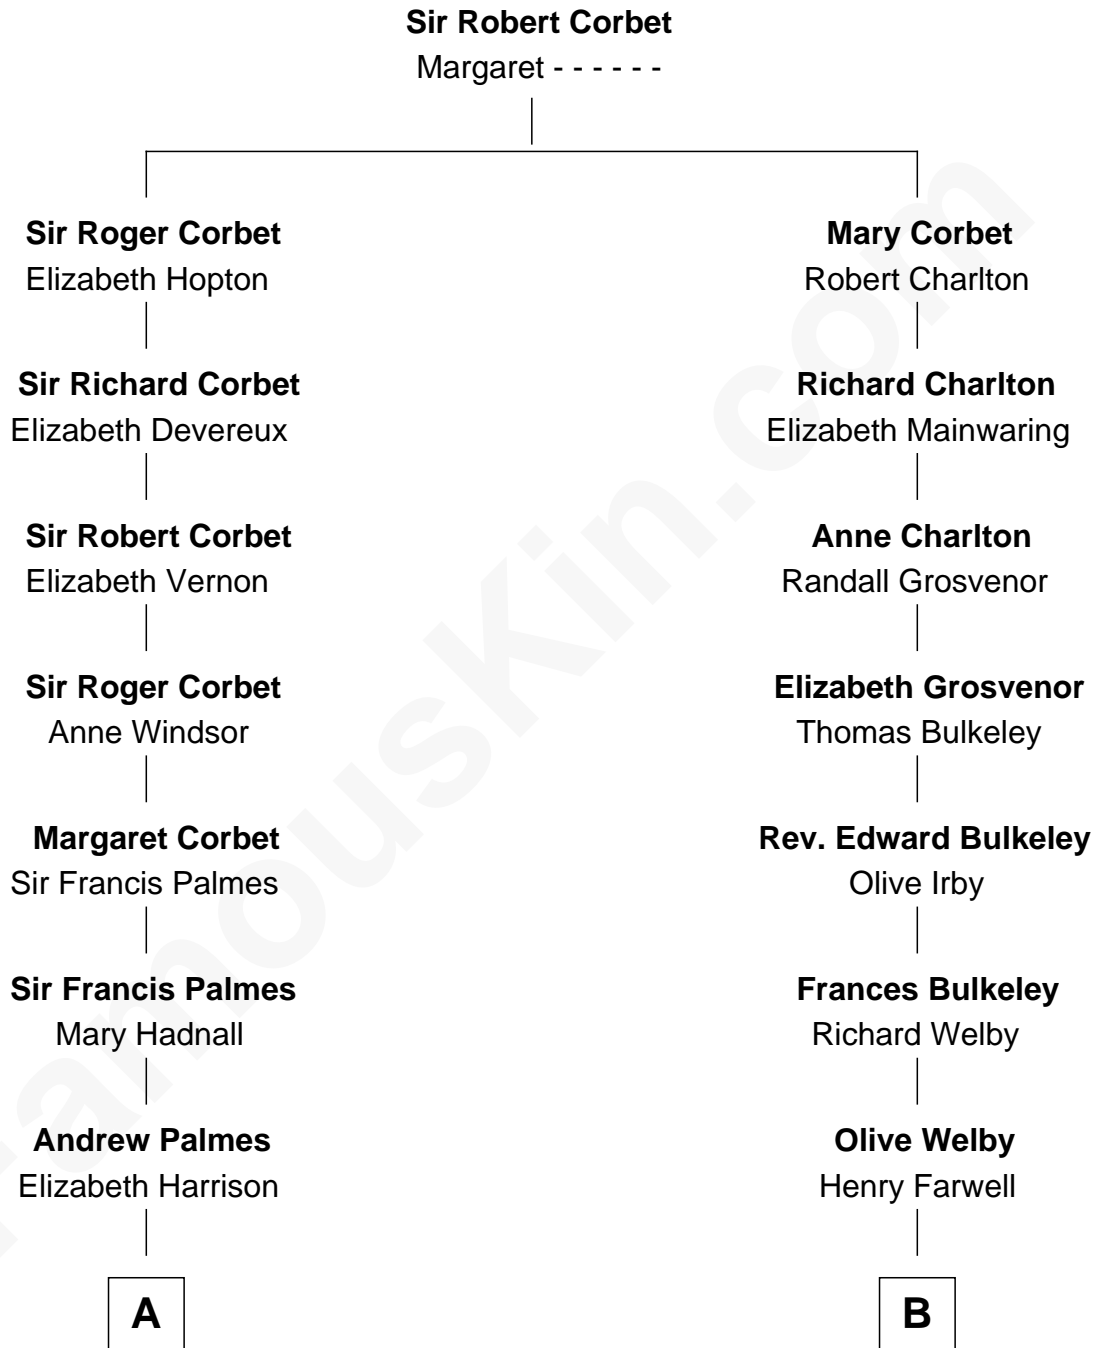

**FamousKin.com**  
**Relationship Chart of**  
**James Russell Lowell**  
*American "Fireside" Poet*

13th cousin 2 times removed of

**Katharine Hepburn**  
*Movie Actress*

**A**

**Elizabeth Palmes**

Robert Chambers

**Charles Chambers**

Rebecca Patefield

**Rebecca Chambers**

Daniel Russell

**James Russell**

Katharine Graves

**Rebecca Russell**

John Lowell