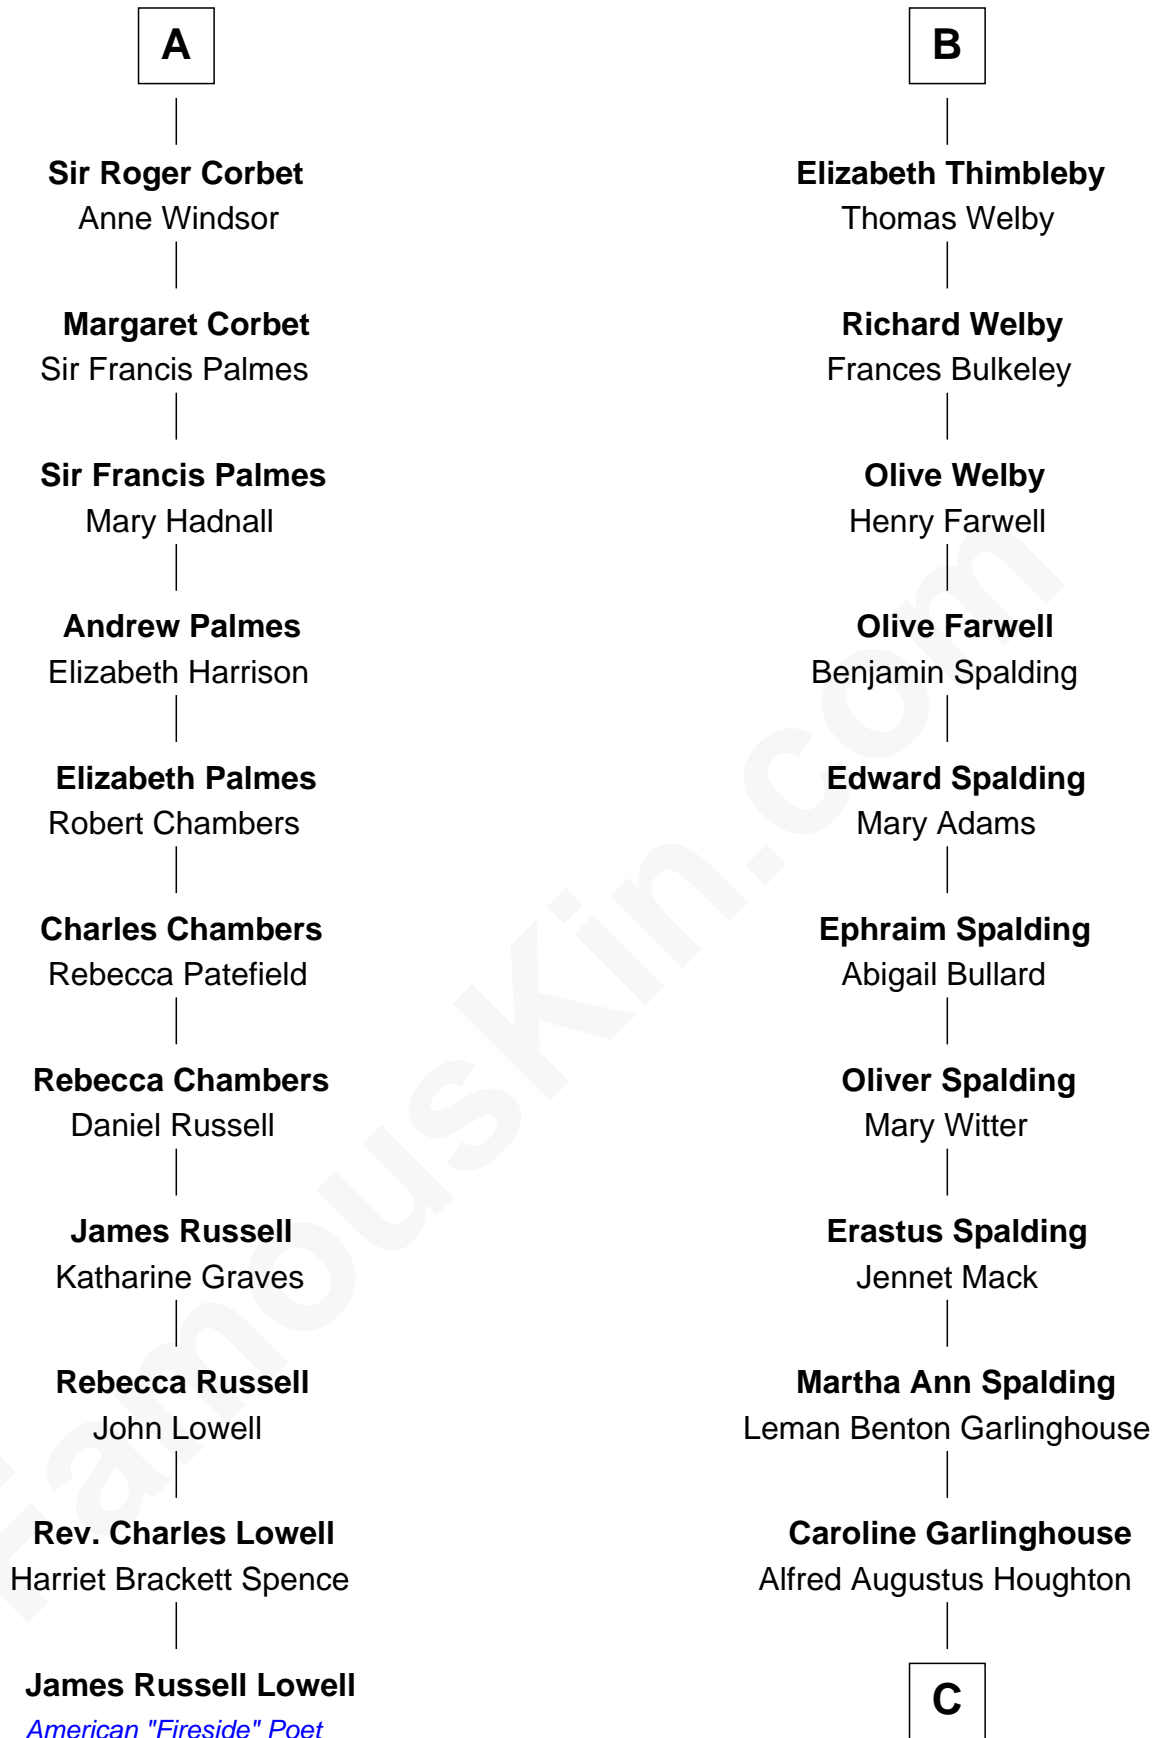

FamousKin.com
Relationship Chart of
James Russell Lowell
American "Fireside" Poet

17th cousin 1 time removed of
Katharine Hepburn
Movie Actress

C

|
Katharine Martha Houghton

Thomas Norval Hepburn

|
Katharine Hepburn

Movie Actress

FamousKin.com