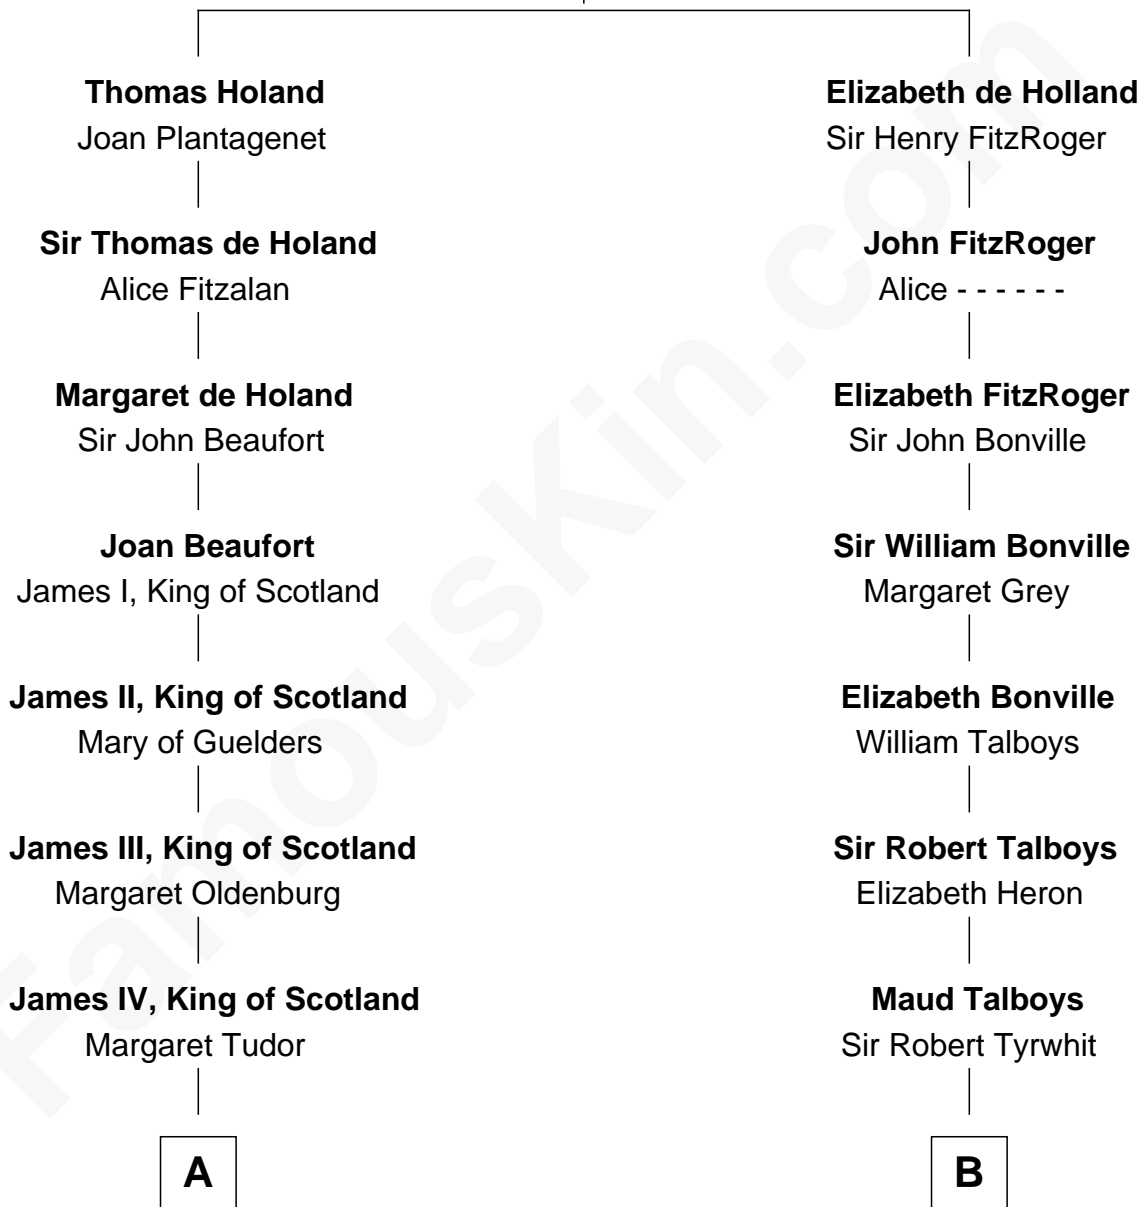

FamousKin.com Relationship Chart of

James Russell Lowell

American "Fireside" Poet

18th cousin 1 time removed of

Katharine Hepburn

Movie Actress

Sir Robert de Holland

Maude la Zouche