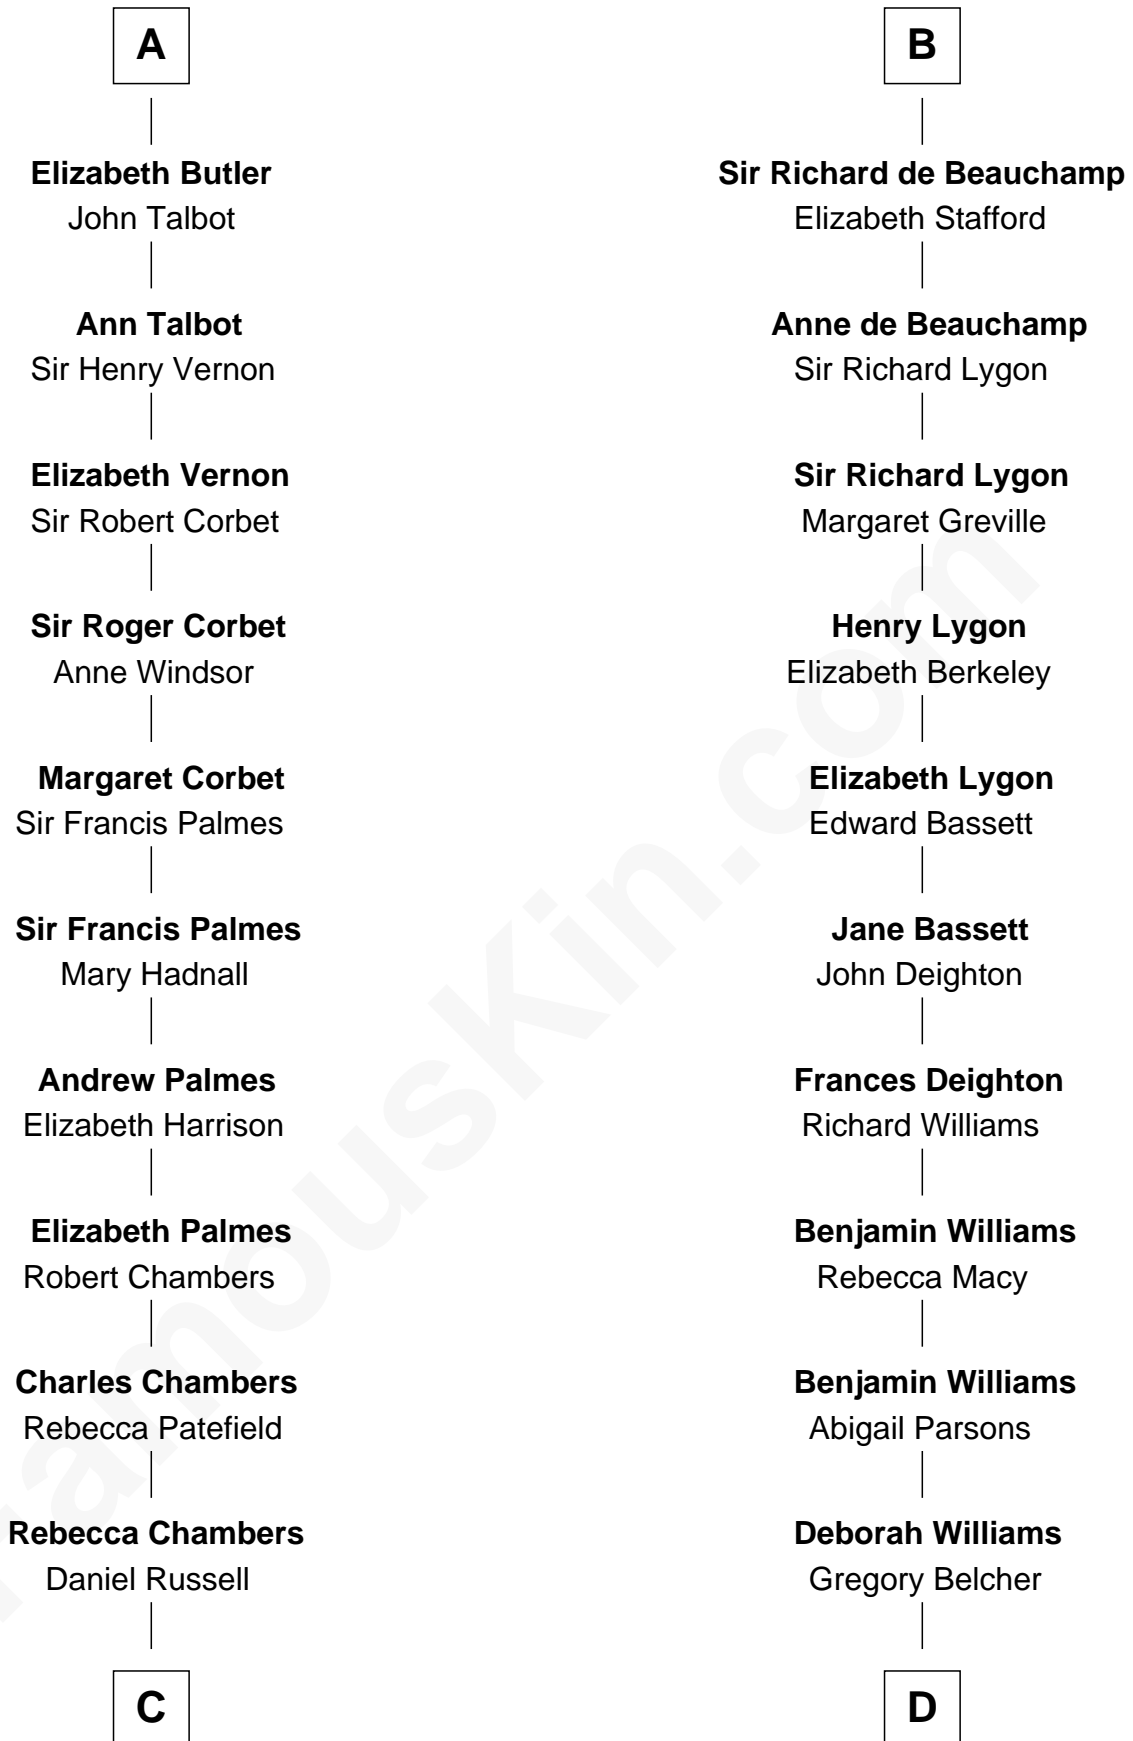

FamousKin.com Relationship Chart of

James Russell Lowell

American "Fireside" Poet

20th cousin 1 time removed of

General Douglas MacArthur

U.S. Army - World War II

C

James Russell
Katharine Graves