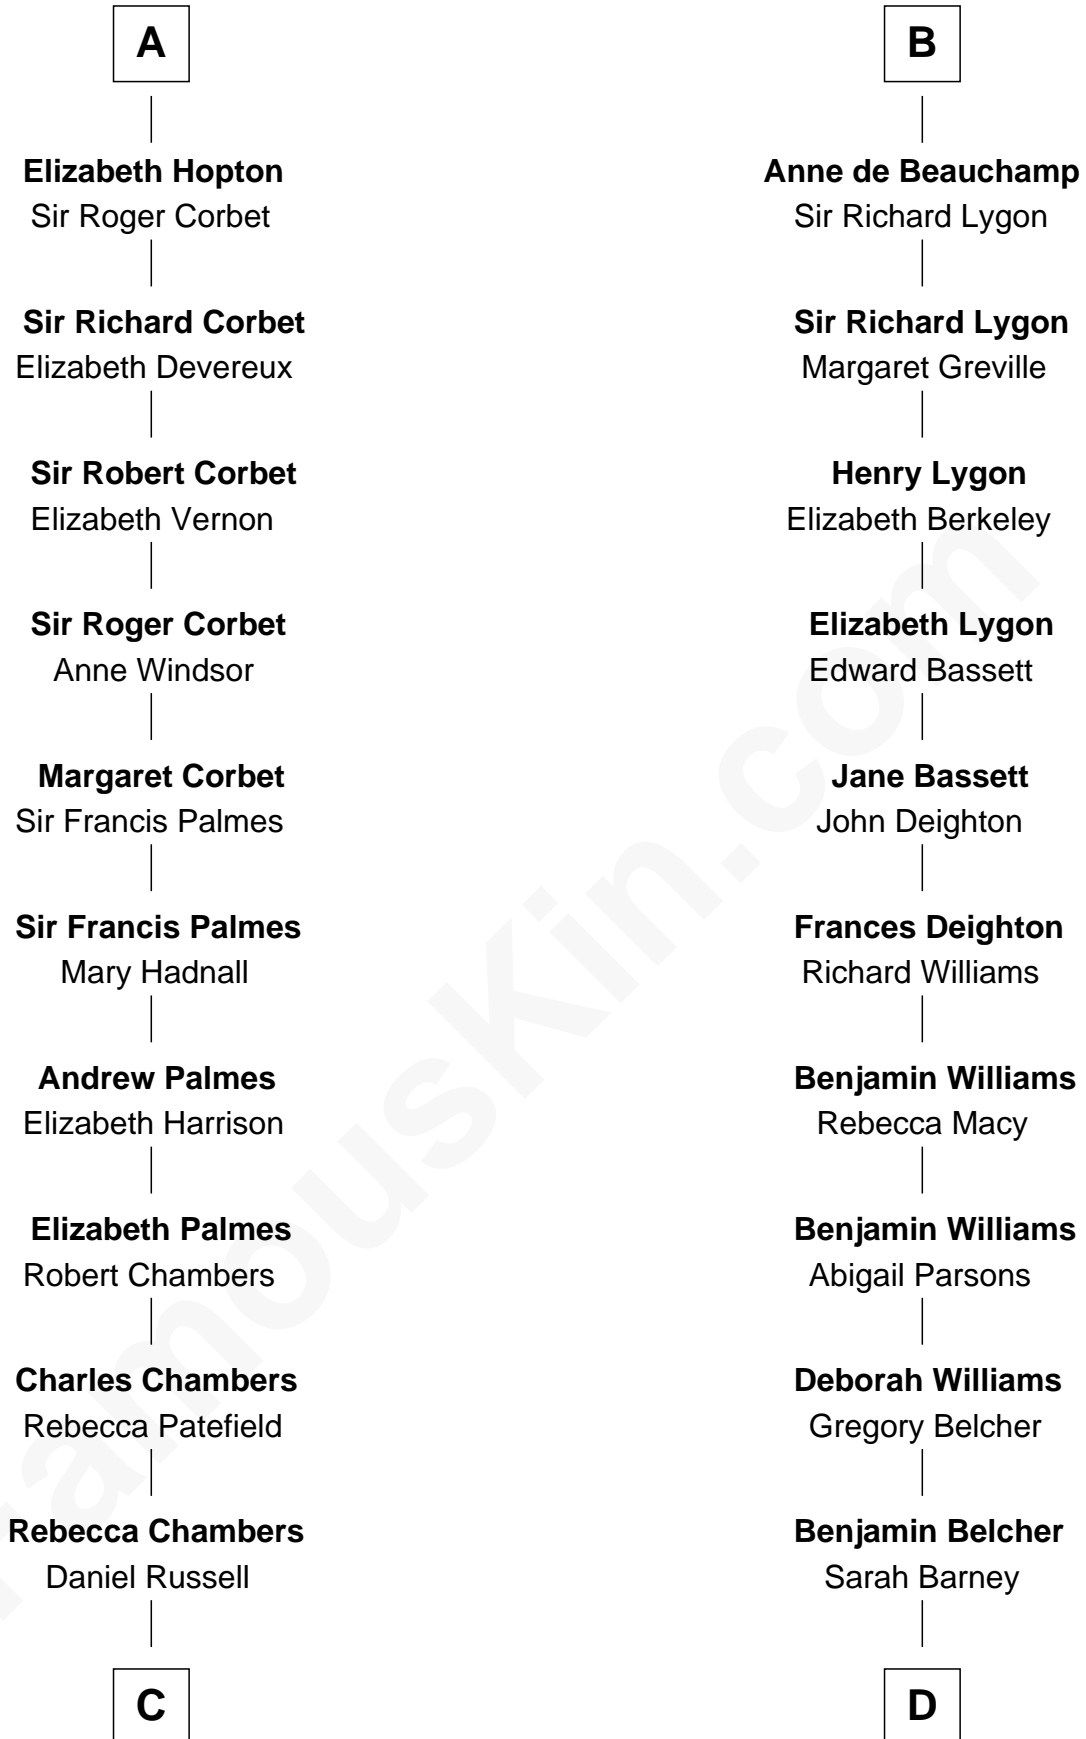

FamousKin.com
Relationship Chart of
James Russell Lowell
American "Fireside" Poet

20th cousin of
General Douglas MacArthur
U.S. Army - World War II

C

James Russell
Katharine Graves

Rebecca Russell
John Lowell