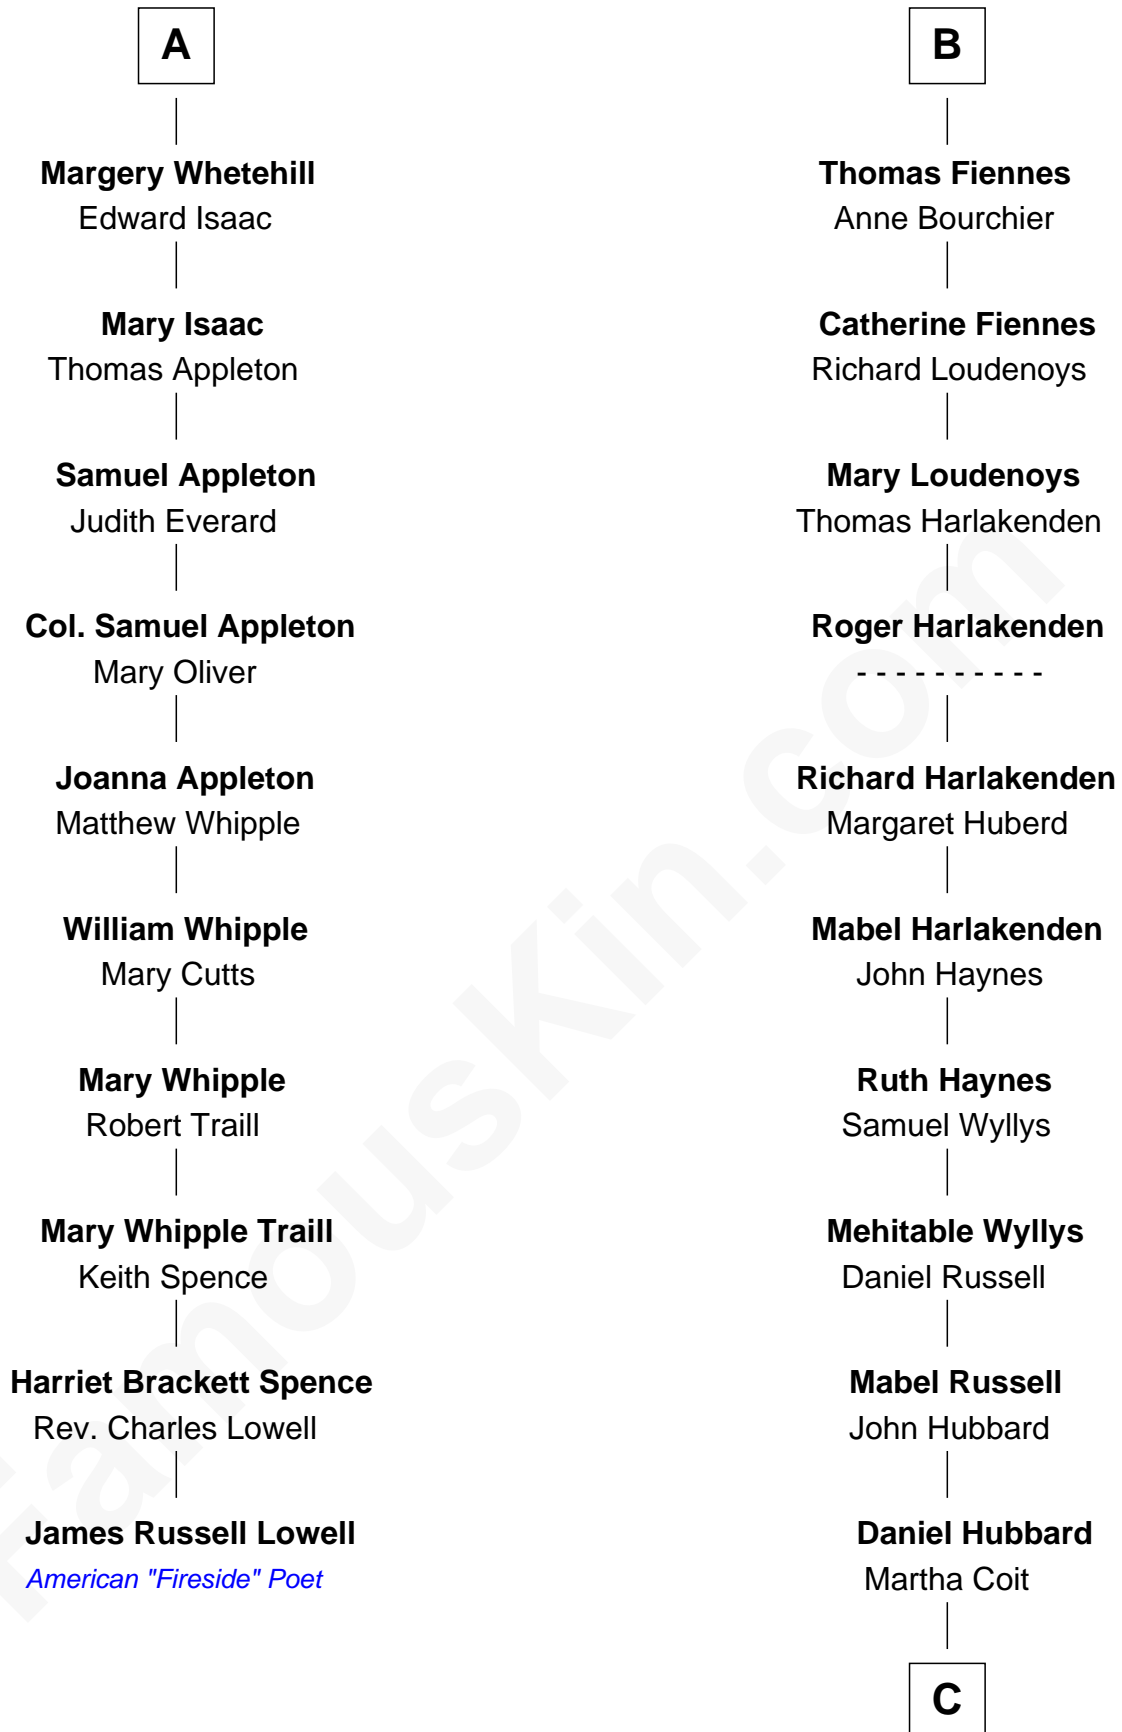

**FamousKin.com**  
**Relationship Chart of**  
**James Russell Lowell**  
*American "Fireside" Poet*

**16th cousin 5 times removed of**  
**Frank Lloyd Wright**  
*American Architect*

**C**

—  
**Capt. Russell Hubbard**

Mary Gray  
—

**Martha Hubbard**

David Wright  
—

**Rev. David Wright**

Abigail Goddard  
—

**William Carey Wright**

Anna Lloyd Jones  
—

**Frank Lloyd Wright**