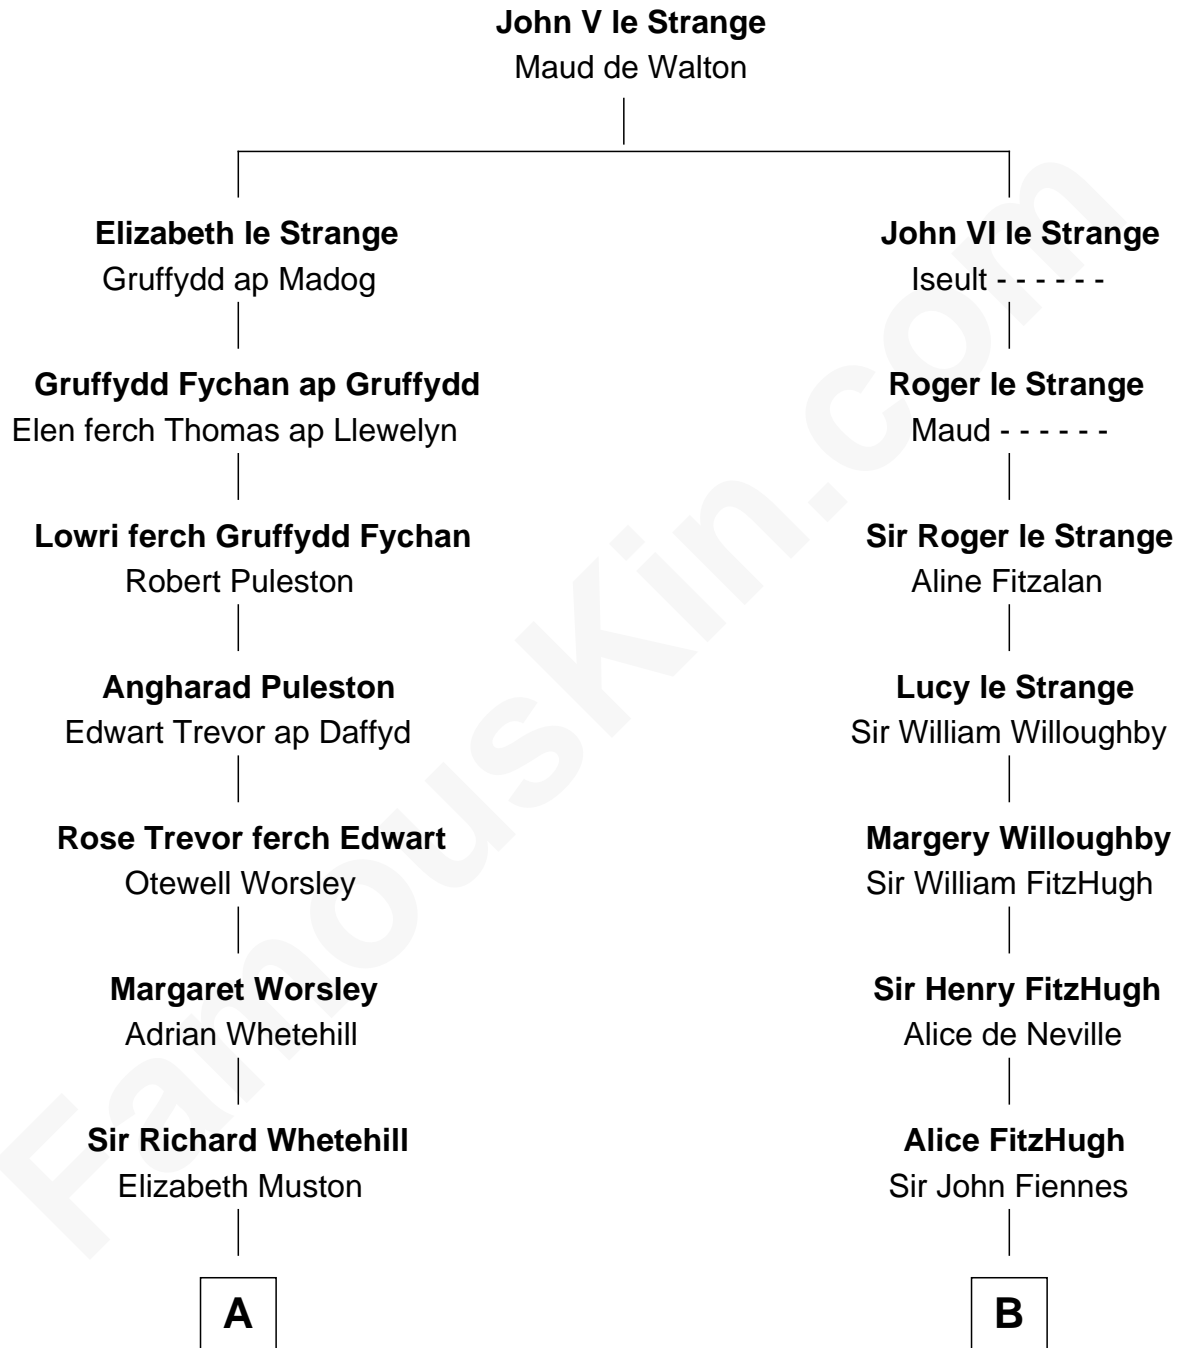

**FamousKin.com**  
**Relationship Chart of**  
**James Russell Lowell**  
*American "Fireside" Poet*

**16th cousin 5 times removed of**  
**Frank Lloyd Wright**  
*American Architect*

**C**

—  
**Capt. Russell Hubbard**

Mary Gray  
—

**Martha Hubbard**

David Wright  
—

**Rev. David Wright**

Abigail Goddard  
—

**William Carey Wright**

Anna Lloyd Jones  
—

**Frank Lloyd Wright**