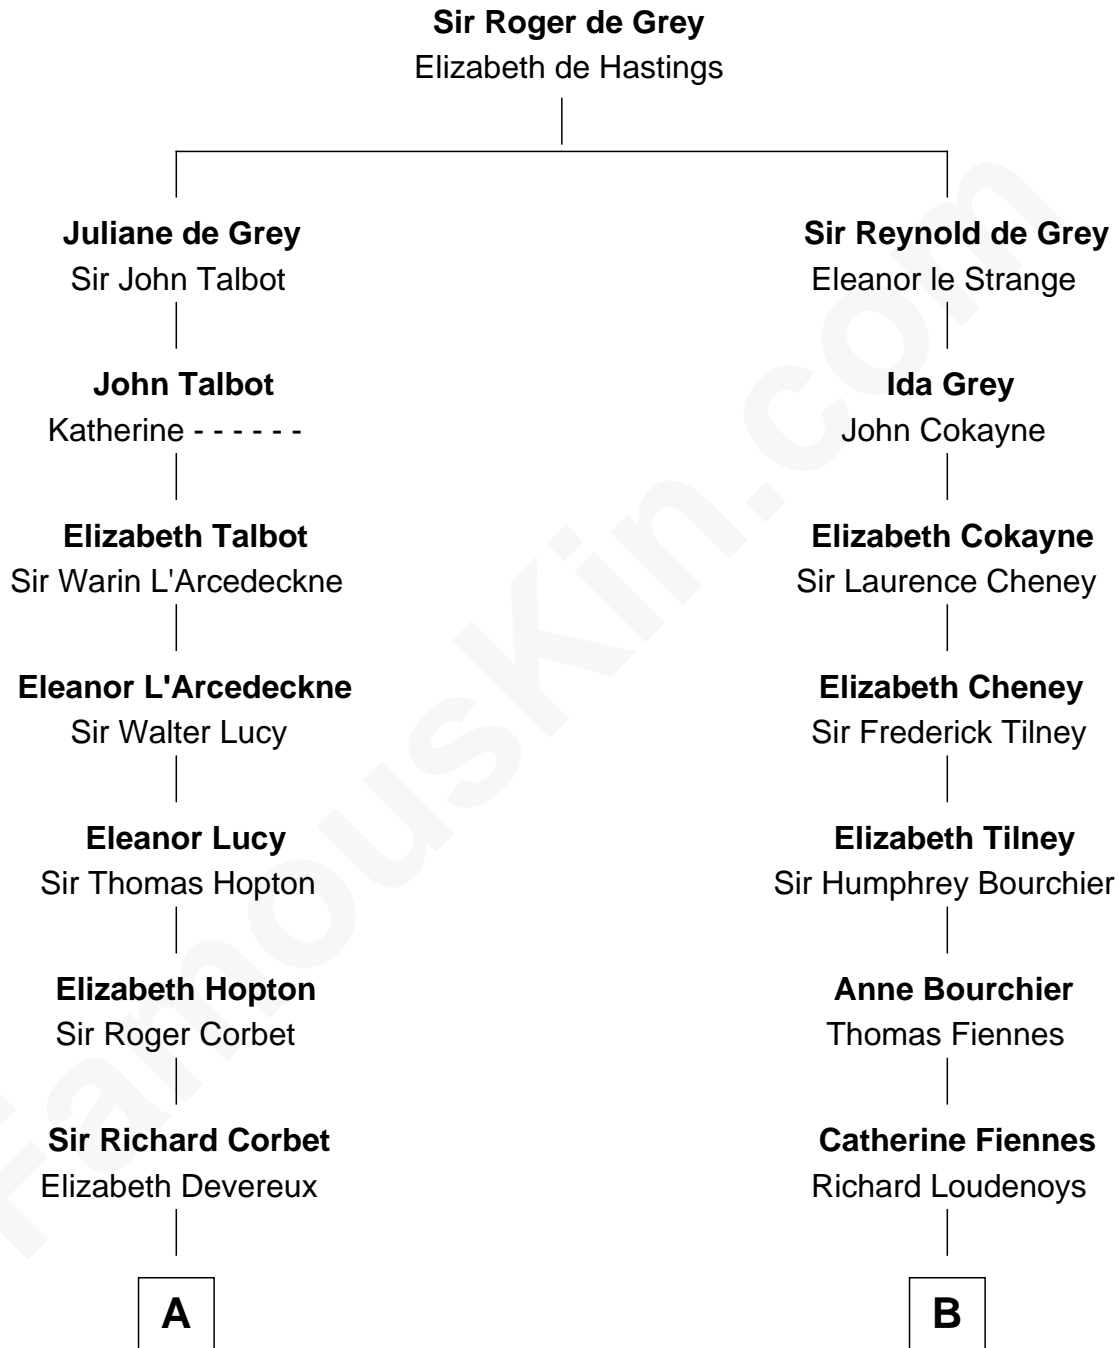

FamousKin.com Relationship Chart of

James Russell Lowell

American "Fireside" Poet

18th cousin 1 time removed of

Frank Lloyd Wright

American Architect

C

Rev. Charles Lowell
Harriet Brackett Spence